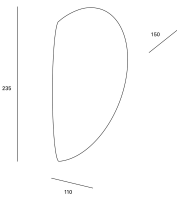

Glass 235mm

DE-0000-BLA

Wall fixture IP20 Glass 235mm E27 60W Blanco

TECHNICAL FEATURES

Power (W) : Max. power 60W

Voltage / frequency : 100-240V/50-60Hz

Total power consumption of light (W) : 60W

Warranty : 5 Years

Structure material : Steel

Structure finish : Blanco

Diffuser material : Glass

Diffuser finish : Opal

Max. size of light bulb : /70 mm

Recommended light bulb : E27

Smart Compatible

- 71-8219-00-00: Light For Life

LUMINOTECHNIC FEATURES

Lampholder: 1 x E27

VENTILATION FEATURES

Power used: 60W

Service value measurement standard: EN 60879:2019

LOGISTICS

Net weight (kg): 0.54

Packaged weight (kg): 0.85

Packaging: 360mm x 220mm x 210mm

Glass

DE-0000 DE-0001

FOR
LIGHT