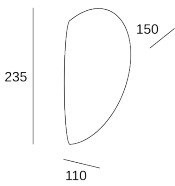

Glass 235mm

DE-0000-BLA

Wall fixture Glass 235mm E27 15W White

TECHNICAL FEATURES

IP20

Luminaire total power : 15W

Voltage / frequency : 100-240V/50-60Hz

Structure material : Steel

Warranty : 5 Years

Structure finish : White

Easily recyclable luminaire

Diffuser material : Glass

Diffuser finish : Opal

Max. size of light bulb : /70 mm

Recommended light bulb : E27

Smart Compatible

- 71-8219-00-00: Light For Life

LUMINOTECHNIC FEATURES

Lampholder	Quantity	Light source power (W)	Correlated Colour Temperature (CCT)
E27	1	Max. power 15W	-

LOGISTICS

Net weight (kg): 0.54

Packaged weight (kg): 0.85

Packaging: 360mm x 220mm x 210mm

6 Un

Glass

DE-0000 DE-0001

FOR
LIGHT