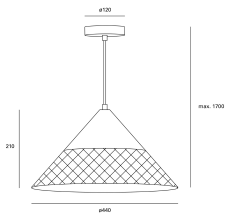

Maya

--

DE-0011-NEG

Pendant IP20 Maya E27 40W Black

TECHNICAL FEATURES

IP20

Power (W) : Max. power 40W

Voltage / frequency : 100-240V/50-60Hz

Total power consumption of light (W) : 40W

Warranty : 5 Years

Structure material : Steel

Structure finish : Black

Max. size of light bulb : 145/NA mm

Recommended light bulb : E27

LUMINOTECHNIC FEATURES

Lampholder: 1 x E27

VENTILATION FEATURES

Power used: 40W

Service value measurement standard: EN 60879:2019

LOGISTICS

Net weight (kg): 0.89

Packaged weight (kg): 2.3

Packaging: 460mm x 460mm x 210mm

1 Un