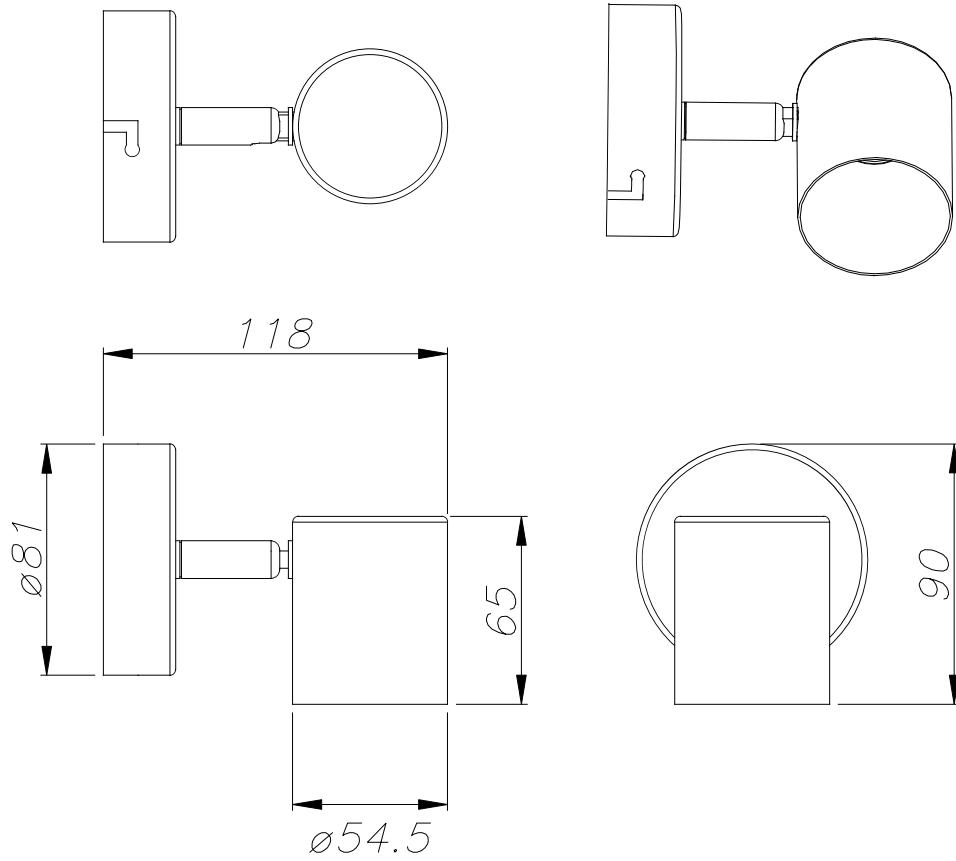

Keeper Simple

DE-0479-BLA

Spotlight IP20 Keeper Simple GU10 7W Blanco

TECHNICAL FEATURES

IP20   355°  90°

Power (W) : Max. power 7W

Voltage / frequency : 100-240V/50-60Hz

Total power consumption of light (W) : 7W

Warranty : 5 Years

Structure material : Steel

Structure finish : Blanco

Max. size of light bulb : 64/50 mm

Recommended light bulb : GU10

LUMINOTECHNIC FEATURES

Lampholder: 1 x GU10

VENTILATION FEATURES

Power used: 7W

Service value measurement standard: EN 60879:2019

LOGISTICS

Net weight (kg): 0.21

Packaged weight (kg): 0.29

 24 Un

All material Steel
Tot el material Acer

Keeper

DE-0479

FOR
LIGHT

1

2

3

4

5

6