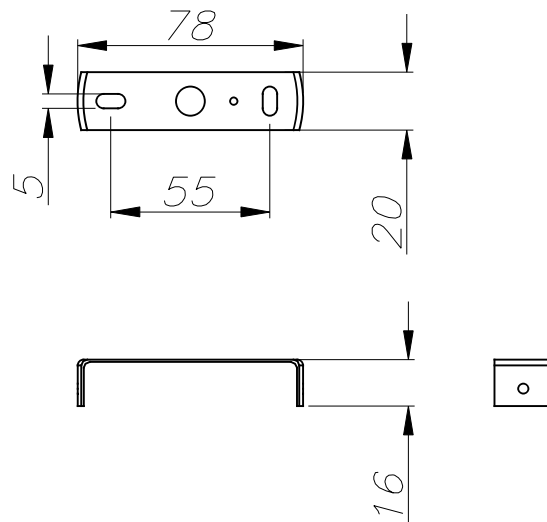

Warranty : 5 Years

Structure material : Steel

Structure finish : Blanco

Max. size of light bulb : 64/50 mm

Recommended light bulb : GU10

LUMINOTECHNIC FEATURES

Lampholder: 1 x GU10

VENTILATION FEATURES

Power used: 7W

Service value measurement standard: EN 60879:2019

LOGISTICS

Net weight (kg): 0.21

Packaged weight (kg): 0.29

 24 Un

All material Steel
Tot el material Acer

Keeper