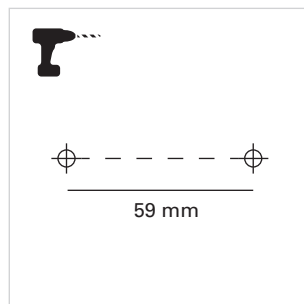

Keeper

DE-0479

FOR
LIGHT

1

2

3

4

5

6