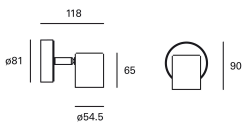

Keeper Simple

DE-0479-BLA

Spotlight IP20 Keeper Simple GU10 7W Blanco

TECHNICAL FEATURES

IP20   355°  90°

Power (W) : Max. power 7W

Voltage / frequency : 100-240V/50-60Hz

Total power consumption of light (W) : 7W

Warranty : 5 Years

Structure material : Steel

Structure finish : Blanco

Max. size of light bulb : 64/50 mm

Recommended light bulb : GU10

LUMINOTECHNIC FEATURES

Lampholder: 1 x GU10

VENTILATION FEATURES

Power used: 7W

Service value measurement standard: EN 60879:2019

LOGISTICS

Net weight (kg): 0.21

Packaged weight (kg): 0.29

 24 Un

All material Steel
Tot el material Acer

Keeper