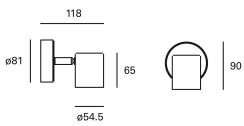

Keeper Simple

DE-0479-NEG

Spotlight IP20 Keeper Simple GU10 7W Black

TECHNICAL FEATURES

IP20   355°  90°

Power (W) : Max. power 7W

Voltage / frequency : 100-240V/50-60Hz

Total power consumption of light (W) : 7W

Warranty : 5 Years

Structure material : Steel

Structure finish : Black

Max. size of light bulb : 64/50 mm

Recommended light bulb : GU10

LUMINOTECHNIC FEATURES

Lampholder: 1 x GU10

VENTILATION FEATURES

Power used: 7W

Service value measurement standard: EN 60879:2019

LOGISTICS

Net weight (kg): 0.21

Packaged weight (kg): 0.29

 24 Un

All material Steel
Tot el material Acer

Keeper