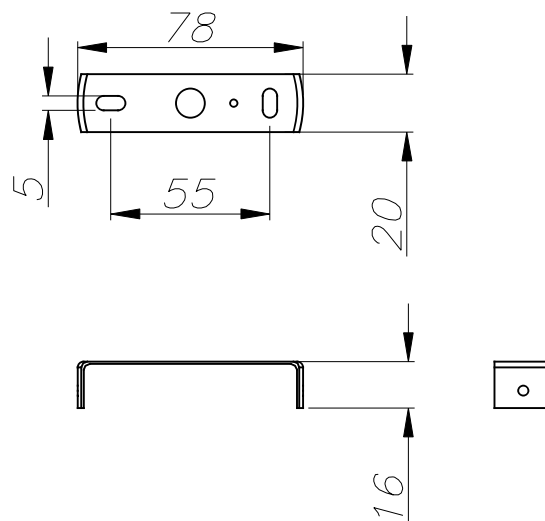

Warranty : 5 Years

Structure material : Steel

Structure finish : Black

Max. size of light bulb : 64/50 mm

Recommended light bulb : GU10

LUMINOTECHNIC FEATURES

Lampholder: 1 x GU10

VENTILATION FEATURES

Power used: 7W

Service value measurement standard: EN 60879:2019

LOGISTICS

Net weight (kg): 0.21

Packaged weight (kg): 0.29

 24 Un

All material Steel
Tot el material Acer

Keeper