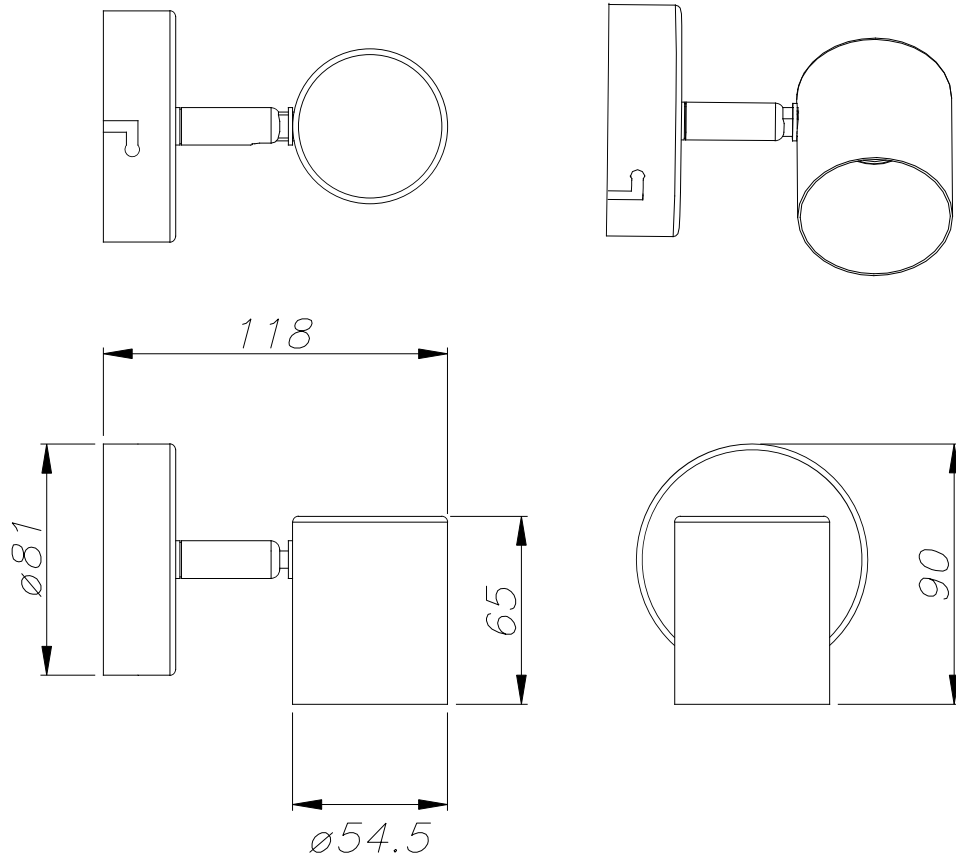

Keeper Simple

DE-0479-NEG

Spotlight IP20 Keeper Simple GU10 7W Black

TECHNICAL FEATURES

IP20   355°  90°

Power (W) : Max. power 7W

Voltage / frequency : 100-240V/50-60Hz

Total power consumption of light (W) : 7W

Warranty : 5 Years

Structure material : Steel

Structure finish : Black

Max. size of light bulb : 64/50 mm

Recommended light bulb : GU10

LUMINOTECHNIC FEATURES

Lampholder: 1 x GU10

VENTILATION FEATURES

Power used: 7W

Service value measurement standard: EN 60879:2019

LOGISTICS

Net weight (kg): 0.21

Packaged weight (kg): 0.29

 24 Un

All material Steel
Tot el material Acer

Keeper