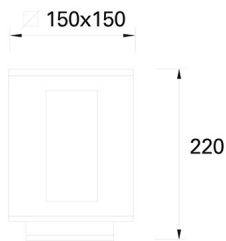

### TECHNICAL FEATURES

Luminaire total power : 15W

Structure material : Aluminium

Structure finish : Urban grey

Diffuser material : Glass

Diffuser finish : Matt

Max. size of light bulb : 110/NA mm

Recommended light bulb : E27

### LUMINOTECHNIC FEATURES

Lampholder	Quantity	Light source power (W)
E27	1	Max. power 15W

### LOGISTICS

Net weight (kg): 1.75

Packaged weight (kg): 1.99

Packaging: 155mm x 155mm x 230mm

**Alfìl**  
PX-0033

**FOR**  
LIGHT