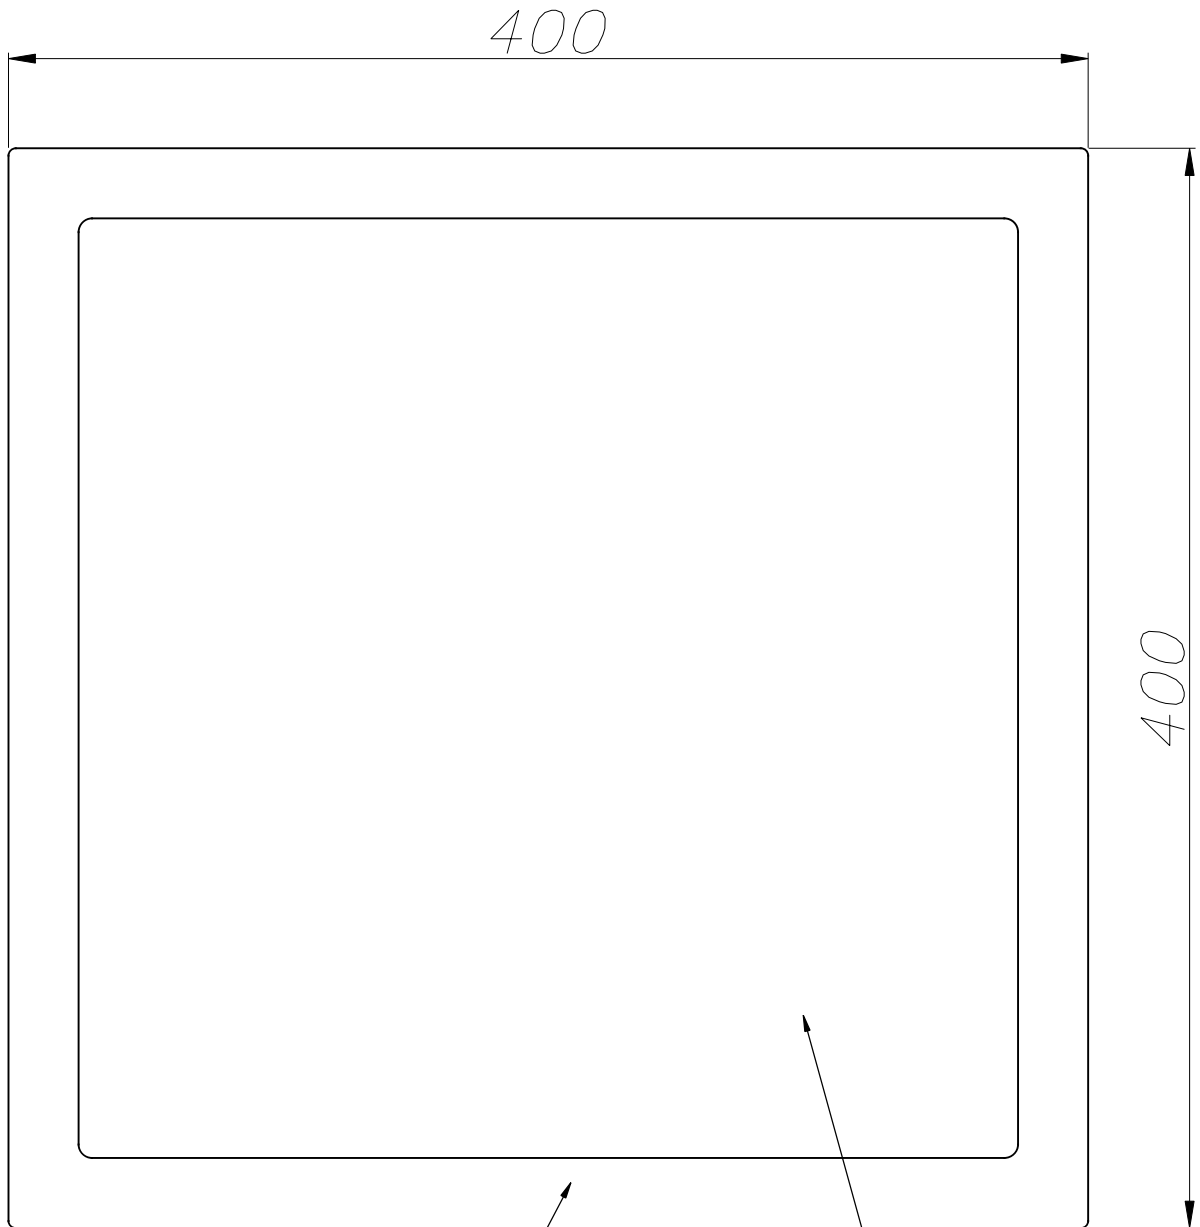

Easy Square Surface 400mm

Leds C4 Team

TC-0413-BLA

Ceiling fixture IP20 Easy Square Surface 400mm LED 26.4W 3000K Blanco 2207lm

TECHNICAL FEATURES

IP20

Power (W) : 26.4W

Total power consumption of light (W) : 29.3W

CRI: 80

MacAdam steps: 3

Photobiological risk: RG0

VENTILATION FEATURES

Power used: 29.3W

Service value measurement standard: EN 60879:2019

LOGISTICS

Net weight (kg): 1.47

Packaged weight (kg): 1.78

Packaging: 410mm x 410mm x 45mm

ALUMINIO INYECTADO
INJECTED ALUMINIUM

ACRÍLICO
OPAL

PLANTILLA DE INSTALACIÓN
INSTALLATION TEMPLATE

Easy

FOR LIGHT

	Ø120	Ø170	Ø225	Ø300	Ø400	122x122	170x170	225x225	400x400
	50 mm	110 mm	170 mm	235 mm	290 mm	70 mm	120 mm	170 mm	290 mm