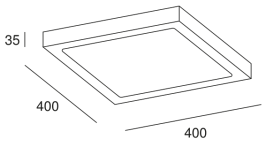

Easy Square Surface 400mm

Leds C4 Team

TC-0413-BLA

Ceiling fixture IP20 Easy Square Surface 400mm LED 26.4W 3000K Blanco 2207lm

TECHNICAL FEATURES

IP20

Power (W) : 26.4W

Total power consumption of light (W) : 29.3W

Real lumens : 2207

Real lm/W : 75

Correlated Colour Temperature (CCT) : LED warm-white 3000K

Dimming protocol : ON-OFF

Lens / reflector angle : HORIZONTAL 113°

Structure material : Aluminium

Structure finish : Blanco

Packaged weight (kg): 1.78

Packaging: 410mm x 410mm x 45mm

ALUMINIO INYECTADO
INJECTED ALUMINIUM

ACRÍLICO
OPAL

PLANTILLA DE INSTALACIÓN
INSTALLATION TEMPLATE

Easy

FOR LIGHT

	Ø120	Ø170	Ø225	Ø300	Ø400	122x122	170x170	225x225	400x400
	50 mm	110 mm	170 mm	235 mm	290 mm	70 mm	120 mm	170 mm	290 mm