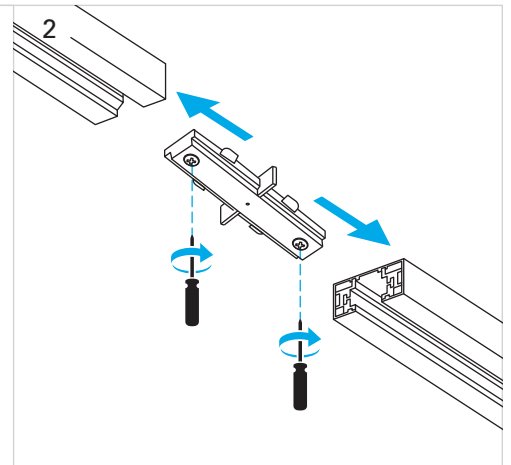

Straight connector

Structure material: Polycarbonate
Dimensions: 34 x 80 x 18
Net weight (kg): 0.03

TC-8004-BLA

"L" connector

Structure material: Polycarbonate
Dimensions: 107 x 107 x 18
Net weight (kg): 0.09

Single-phase track

TC-0473 TC-8004 TC-8003

FOR
LIGHT

TC-0473

TC-8003

TC-8004