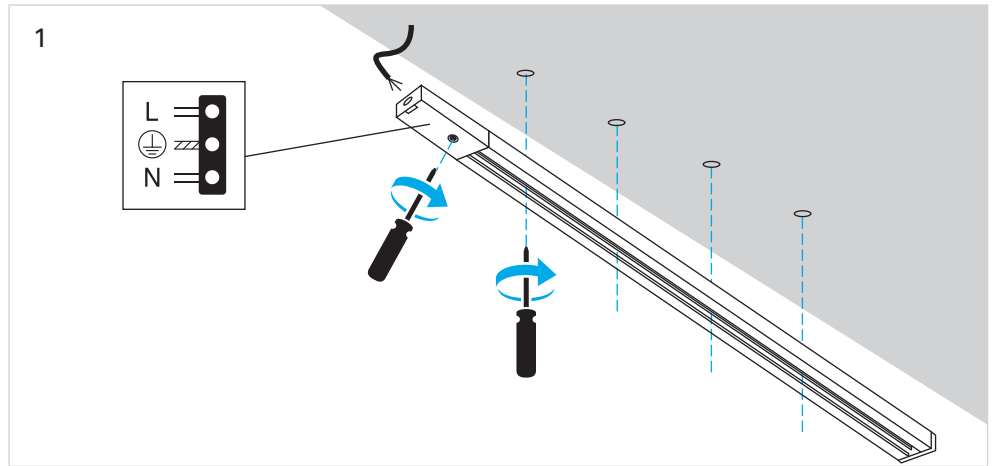

Straight connector

Structure material: Polycarbonate
Dimensions: 34 x 80 x 18
Net weight (kg): 0.03

TC-8004-BLA

"L" connector

Structure material: Polycarbonate
Dimensions: 107 x 107 x 18
Net weight (kg): 0.09

Single-phase track

TC-0473 TC-8004 TC-8003

FOR
LIGHT

TC-0473

TC-8003

TC-8004