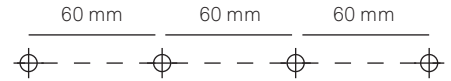

Single-phase track

TC-0473 TC-8004 TC-8003

FOR
LIGHT