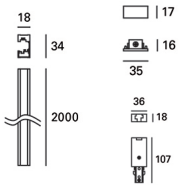

Spoty Tr

Leds C4 Team

TC-0473-BLA

Single-phase track + End cap + Mains connector

TECHNICAL FEATURES

Power (W) :-

Warranty : 5 Years

Structure material : Aluminium, Polycarbonate

Structure finish : Blanco

VENTILATION FEATURES

Service value measurement standard: EN 60879:2019

LOGISTICS

Net weight (kg): 1.15

Packaged weight (kg): 1.75

10 Un

TC-8003-BLA

Straight connector

Structure material: Polycarbonate
Dimensions: 34 x 80 x 18
Net weight (kg): 0.03

TC-8004-BLA

"L" connector

Structure material: Polycarbonate
Dimensions: 107 x 107 x 18
Net weight (kg): 0.09

Single-phase track

TC-0473 TC-8004 TC-8003

FOR
LIGHT

TC-0473

TC-8003

TC-8004