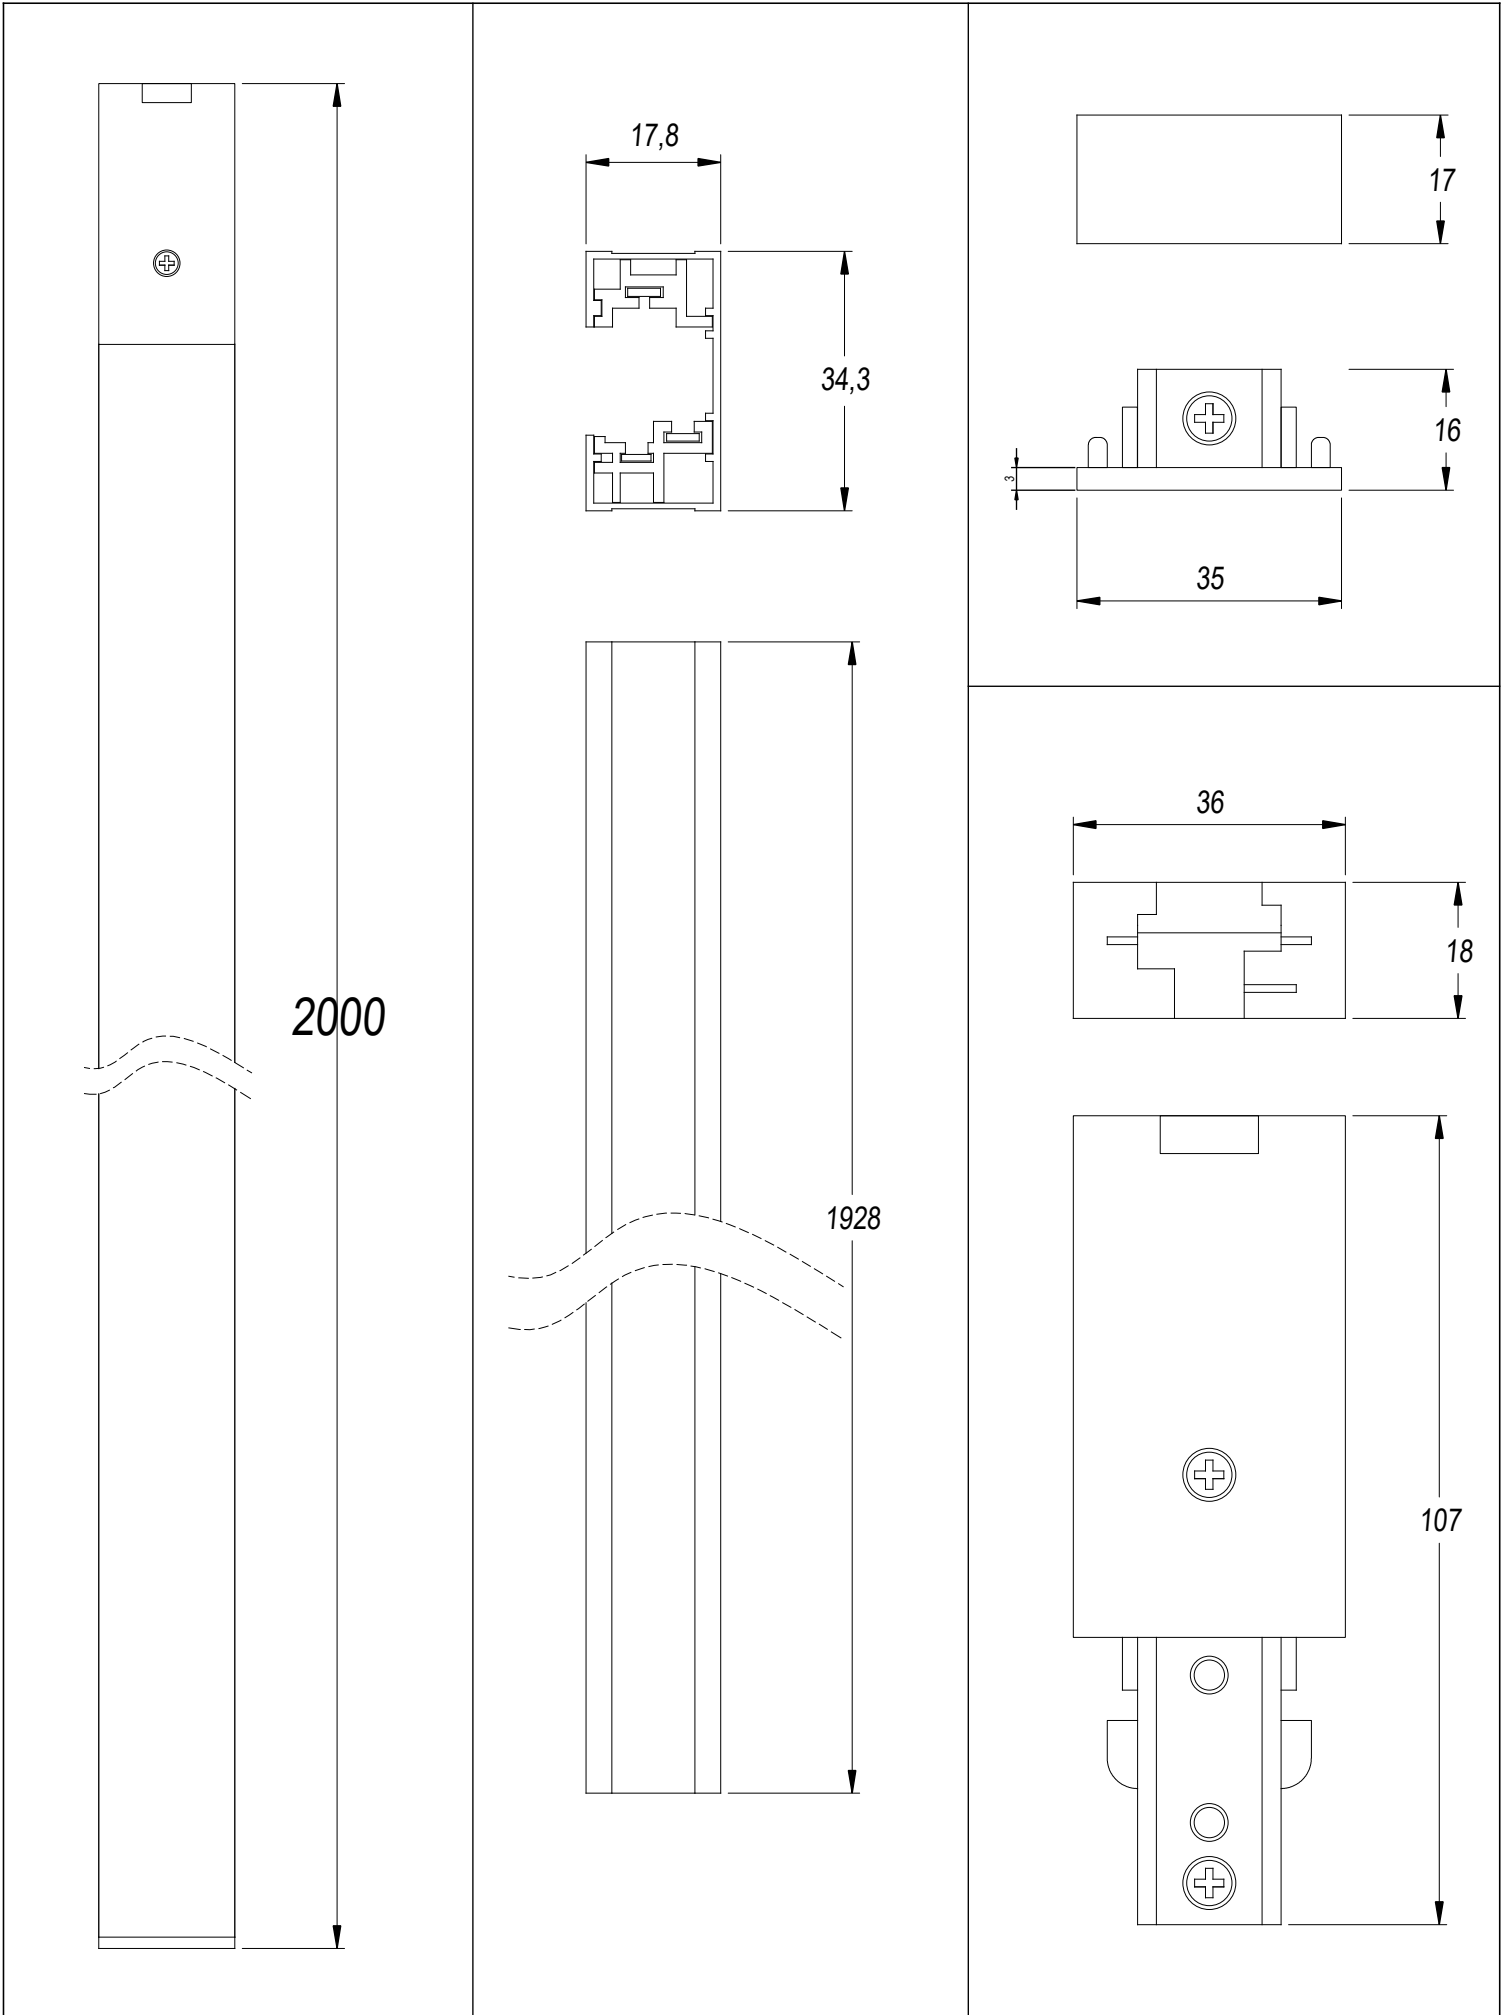

Straight connector

Structure material: Polycarbonate
Dimensions: 34 x 80 x 18
Net weight (kg): 0.03

TC-8004-BLA

"L" connector

Structure material: Polycarbonate
Dimensions: 107 x 107 x 18
Net weight (kg): 0.09

Single-phase track

TC-0473 TC-8004 TC-8003

FOR
LIGHT

TC-0473

TC-8003

TC-8004