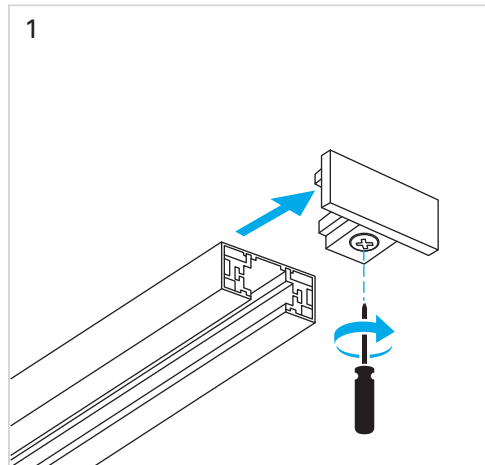

Straight connector

Structure material: Polycarbonate
Dimensions: 34 x 80 x 18
Net weight (kg): 0.03

TC-8004-BLA

"L" connector

Structure material: Polycarbonate
Dimensions: 107 x 107 x 18
Net weight (kg): 0.09

Single-phase track

TC-0473 TC-8004 TC-8003

FOR
LIGHT

TC-0473

TC-8003

TC-8004