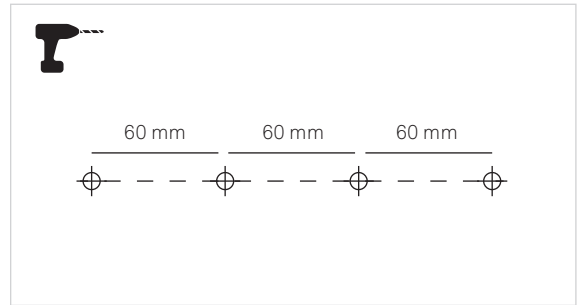

**LOGISTICS**

Net weight (kg): 0.09

Packaged weight (kg): 0.1

Packaging: 107mm x 107mm x 18mm

**TC-8000-BLA**

Structure material: Steel  
Dimensions: 34 x 2000 x 17  
Net weight (kg): 0.98

**TC-0473-BLA**

Single-phase track + End cap + Mains connector

Structure material: Aluminium, Polycarbonate  
Dimensions: 34 x 2000 x 18  
Net weight (kg): 1.15

# Single-phase track

TC-0473 TC-8004 TC-8003

FOR  
LIGHT

OPTIONAL  
NOT INCLUDED

OPTIONAL  
NOT INCLUDED