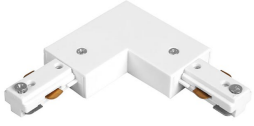

**TECHNICAL FEATURES**

Structure material : Polycarbonate

Warranty : 2 Years

Structure finish : White

**LUMINOTECHNIC FEATURES**

Lampholder	Quantity	Light source power (W)	Correlated Colour Temperature (CCT)
-	1	-	-

**LOGISTICS**

Net weight (kg): 0.09

Packaged weight (kg): 0.1

Packaging: 107mm x 107mm x 18mm

**TC-8000-BLA**

Structure material: Steel  
Dimensions: 34 x 2000 x 17  
Net weight (kg): 0.98

**TC-0473-BLA**

Single-phase track + End cap + Mains connector

Structure material: Aluminium, Polycarbonate  
Dimensions: 34 x 2000 x 18  
Net weight (kg): 1.15