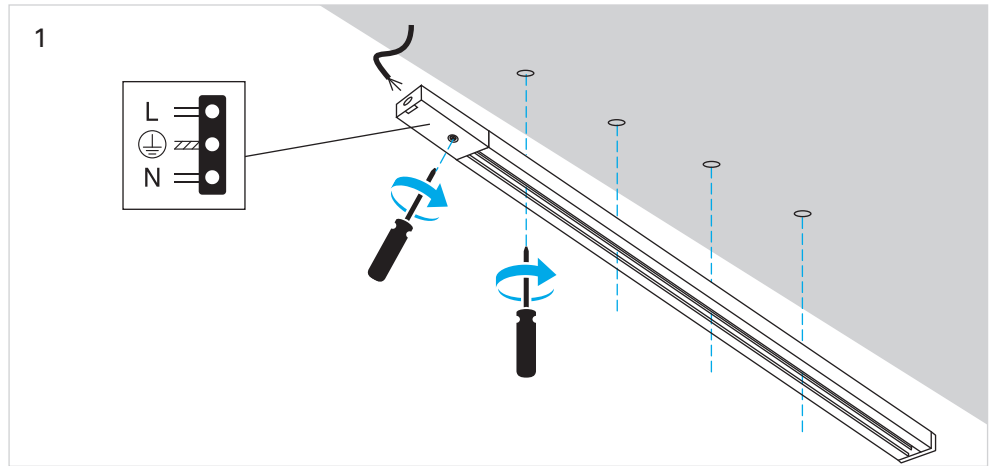

Structure material: Aluminium, Polycarbonate  
Dimensions: 34 x 2000 x 18  
Net weight (kg): 1.15

# Single-phase track

TC-0473 TC-8004 TC-8003

FOR  
LIGHT

OPTIONAL  
NOT INCLUDED

OPTIONAL  
NOT INCLUDED