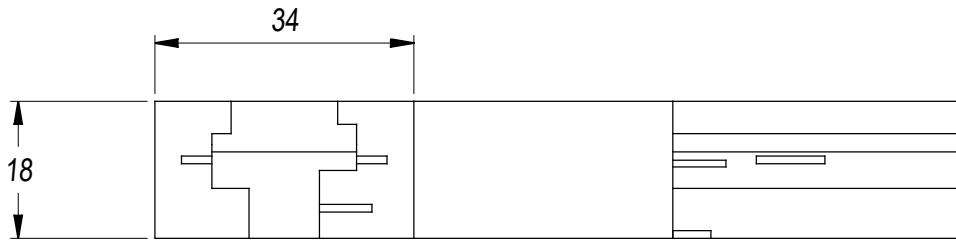

**LOGISTICS**

Net weight (kg): 0.09

Packaged weight (kg): 0.1

Packaging: 107mm x 107mm x 18mm

**TC-8000-BLA**

Structure material: Steel  
Dimensions: 34 x 2000 x 17  
Net weight (kg): 0.98

**TC-0473-BLA**

Single-phase track + End cap + Mains connector

Structure material: Aluminium, Polycarbonate  
Dimensions: 34 x 2000 x 18  
Net weight (kg): 1.15