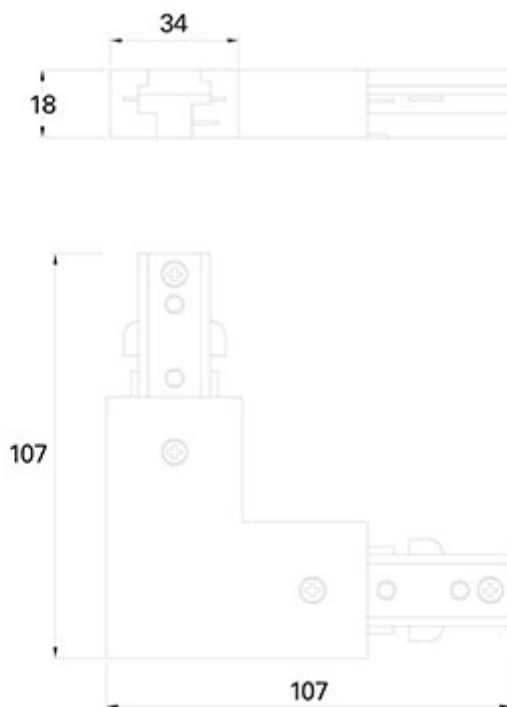

**TECHNICAL FEATURES**

Structure material : Polycarbonate

Warranty : 2 Years

Structure finish : White

**LUMINOTECHNIC FEATURES**

Lampholder	Quantity	Light source power (W)	Correlated Colour Temperature (CCT)
-	1	-	-

**LOGISTICS**

Net weight (kg): 0.09

Packaged weight (kg): 0.1

Packaging: 107mm x 107mm x 18mm

**TC-8000-BLA**

Structure material: Steel  
Dimensions: 34 x 2000 x 17  
Net weight (kg): 0.98

**TC-0473-BLA**

Single-phase track + End cap + Mains connector

Structure material: Aluminium, Polycarbonate  
Dimensions: 34 x 2000 x 18  
Net weight (kg): 1.15

# Single-phase track

TC-0473 TC-8004 TC-8003

FOR  
LIGHT

OPTIONAL  
NOT INCLUDED

OPTIONAL  
NOT INCLUDED