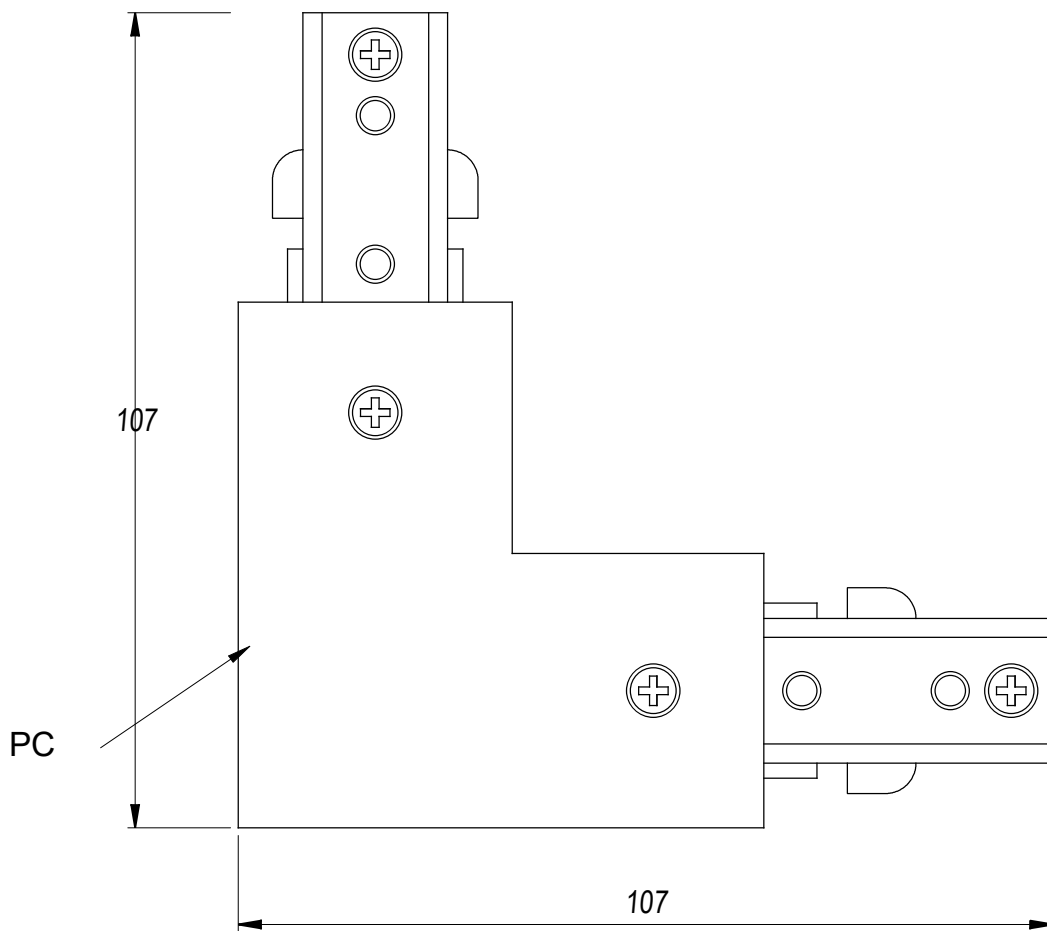

**TECHNICAL FEATURES**

Structure material : Polycarbonate

Warranty : 2 Years

Structure finish : White

**LUMINOTECHNIC FEATURES**

Lampholder	Quantity	Light source power (W)	Correlated Colour Temperature (CCT)
-	1	-	-

**LOGISTICS**

Net weight (kg): 0.09

Packaged weight (kg): 0.1

Packaging: 107mm x 107mm x 18mm

**TC-8000-BLA**

Structure material: Steel  
Dimensions: 34 x 2000 x 17  
Net weight (kg): 0.98

**TC-0473-BLA**

Single-phase track + End cap + Mains connector

Structure material: Aluminium, Polycarbonate  
Dimensions: 34 x 2000 x 18  
Net weight (kg): 1.15

# Single-phase track

TC-0473 TC-8004 TC-8003

FOR  
LIGHT

OPTIONAL  
NOT INCLUDED

OPTIONAL  
NOT INCLUDED