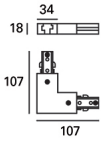

LUMINOTECHNIC FEATURES

Lampholder	Quantity	Light source power (W)	Correlated Colour Temperature (CCT)
-	1	-	-

LOGISTICS

Net weight (kg): 0.09

Packaged weight (kg): 0.1

Packaging: 107mm x 107mm x 18mm