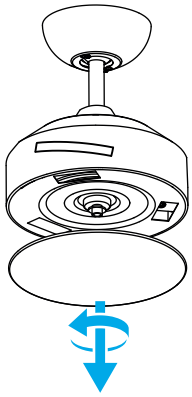

Structure finish : Blanco

**VENTILATION FEATURES**

Blade material: Wood

Blade finish: White

Maximum sound level (dB): 40

Minimum sound level (dB): 37

Airflow: 3776

Maximum flow: 106.92

6

7

8

9

OFF

x2

x1

1

2

x1

22

23

24

25

26

ON