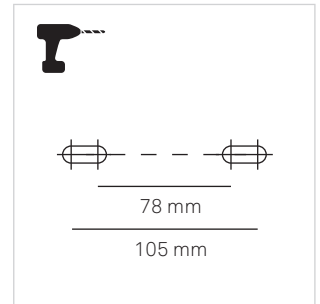

Windy

VE-0004-BLA

Fan IP20 Windy Blanco White

TECHNICAL FEATURES

IP20

Power (W) :-

Voltage / frequency : 230V/50Hz

Structure material : Steel

Warranty : 5 Years

Structure finish : Blanco

VENTILATION FEATURES

Blade material: Wood

Blade finish: White

Maximum sound level (dB): 40

Minimum sound level (dB): 37

Airflow: 3776

Maximum flow: 106.92

Standby mode consumption: 0.5

Acoustic potential level: 40

Service value measurement standard: EN 60879:2019

$this->mergeWithBreakLines($items, 'ft');

	1	2	3
	85	145	225
W	6	16	43

LOGISTICS

Net weight (kg): 5

Packaged weight (kg): 5.91

1 Un

Windy

VE-0004

FOR
LIGHT

1

2

3

4

5

6

7

8

9

OFF

x2

x1

1

2

x1