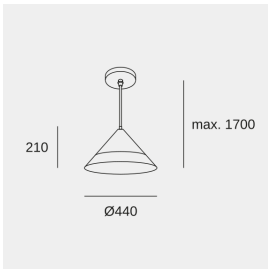

TECHNICAL FEATURES

Luminaire total power : 15W

Structure material : Steel

Structure finish : Black

Max. size of light bulb : 145/NA mm

Recommended light bulb : E27

Voltage / frequency : 100-240V ~ 50/60Hz

Warranty : 5 Years

Easily recyclable luminaire

LUMINOTECHNIC FEATURES

Lampholder	Quantity	Light source power (W)	Correlated Colour Temperature (CCT)
E27	1	Max. power 15W	-

LOGISTICS

Net weight (kg): 0.89

Packaged weight (kg): 2.3

Packaging: 460mm x 460mm x 210mm

Maya

DE-0011

FOR
LIGHT