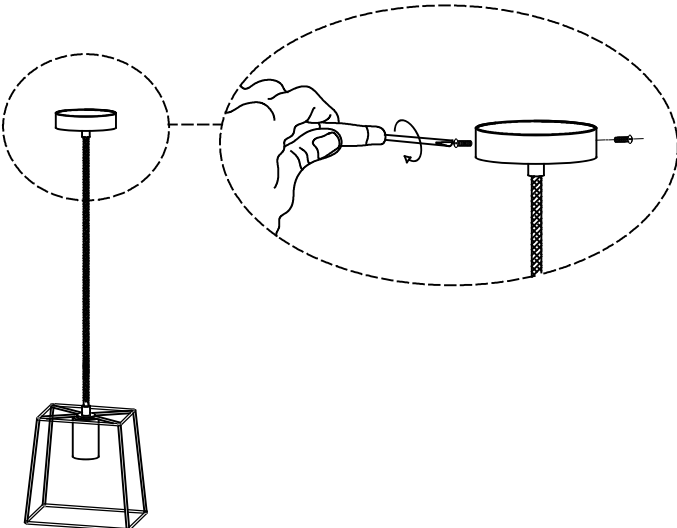

DE-0184-NEG

V0

BOXY Pendant

Description

Pendant for indoor use.

For downlighting. Adjustable height. Structure material: Steel. Structure finish: Black, Shiny copper. Warranty: 5 Years.

Finish

Black
Shiny copper

Material

Steel

IP20

12

TECHNICAL CHARACTERISTICS

Light source

Lampholder: 1 x E27
Output (W): MAX 60W
Total power consumption (W): 60
Lamp maximum dimension: 135/115 mm
Real Lumen: 590
Quantity: 1
Lm/Real W: 10
UGR: 9.9

The photograph may not match the reference exactly. Please read the product description to identify the finish.

1

OFF

2

3

4

5

ON