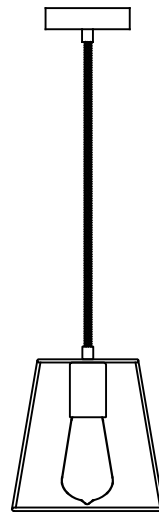

DE-0184-NEG

V0

BOXY Pendant

Description

Pendant for indoor use.

For downlighting. Adjustable height. Structure material: Steel. Structure finish: Black, Shiny copper. Warranty: 5 Years.

Finish

Black
Shiny copper

Material

Steel

IP20

12

TECHNICAL CHARACTERISTICS

Light source

Lampholder: 1 x E27
Output (W): MAX 60W
Total power consumption (W): 60
Lamp maximum dimension: 135/115 mm
Real Lumen: 590
Quantity: 1
Lm/Real W: 10
UGR: 9.9

GEAR

Voltage / Frequency:
100-240VAC/50-60Hz

Luminaire

Warranty: 5 Years

Logistics

Energy Efficiency: NO BULB
EAN Code: 8435381449452
Net Weight (Kg): 0.480
Weight in Kg (packaged): 0.654
Packing: 195 x 130 x 220
Masterbox: 12

The photograph may not match the reference exactly. Please read the product description to identify the finish.

1

OFF

2

3

4

5

ON