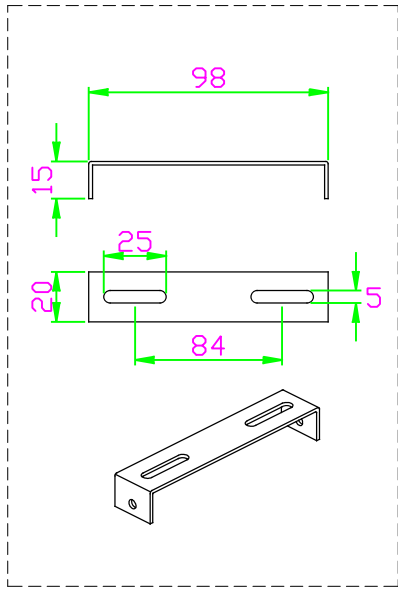

Material

Steel

IP20

12

TECHNICAL CHARACTERISTICS

Light source

Lampholder: 1 x E27
Output (W): MAX 60W
Total power consumption (W): 60
Lamp maximum dimension: 135/115 mm
Real Lumen: 590
Quantity: 1
Lm/Real W: 10
UGR: 9.9

GEAR

Voltage / Frequency:
100-240VAC/50-60Hz

Luminaire

Warranty: 5 Years

Logistics

Energy Efficiency: NO BULB
EAN Code: 8435381449452
Net Weight (Kg): 0.480
Weight in Kg (packaged): 0.654
Packing: 195 x 130 x 220
Masterbox: 12

The photograph may not match the reference exactly. Please read the product description to identify the finish.

1

OFF

2

3

4

5

ON