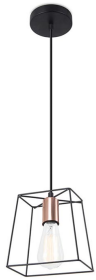

DE-0184-NEG

V0

BOXY Pendant

Description

Pendant for indoor use.

For downlighting. Adjustable height. Structure material: Steel. Structure finish: Black, Shiny copper. Warranty: 5 Years.

Finish

Black
Shiny copper

Material

Steel

IP20

12

TECHNICAL CHARACTERISTICS

Light source

Lampholder: 1 x E27
Output (W): MAX 60W
Total power consumption (W): 60
Lamp maximum dimension: 135/115 mm
Real Lumen: 590
Quantity: 1
Lm/Real W: 10
UGR: 9.9