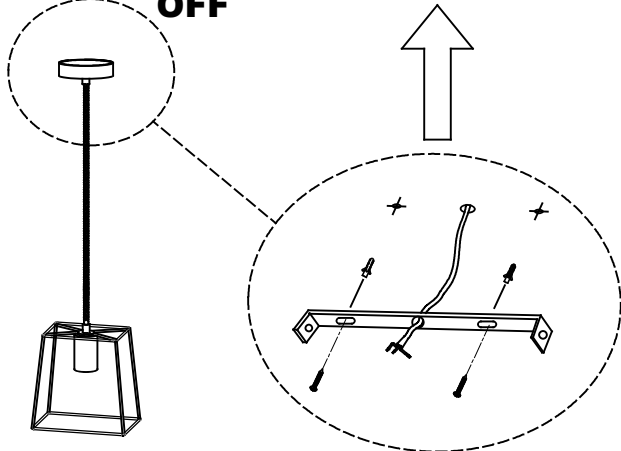

DE-0184-NEG

V0

BOXY Pendant

Description

Pendant for indoor use.

For downlighting. Adjustable height. Structure material: Steel. Structure finish: Black, Shiny copper. Warranty: 5 Years.

Finish

Black
Shiny copper

Material

Steel

IP20

12

TECHNICAL CHARACTERISTICS

Light source

Lampholder: 1 x E27
Output (W): MAX 60W
Total power consumption (W): 60
Lamp maximum dimension: 135/115 mm
Real Lumen: 590
Quantity: 1
Lm/Real W: 10
UGR: 9.9

GEAR

Voltage / Frequency:
100-240VAC/50-60Hz

Luminaire

Warranty: 5 Years

Logistics

Energy Efficiency: NO BULB
EAN Code: 8435381449452
Net Weight (Kg): 0.480
Weight in Kg (packaged): 0.654
Packing: 195 x 130 x 220
Masterbox: 12

The photograph may not match the reference exactly. Please read the product description to identify the finish.

1

OFF

2

3

4

5

ON