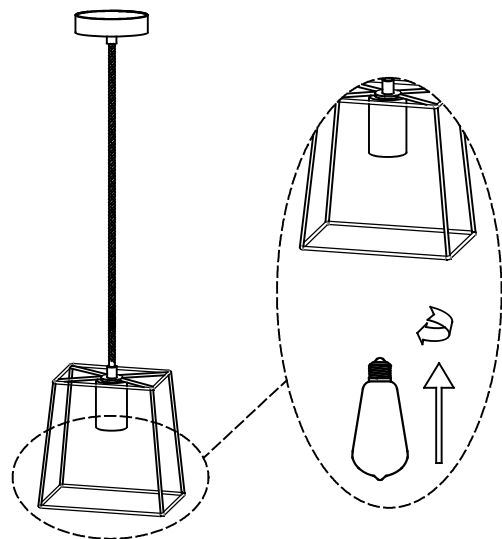

DE-0184-NEG

V0

BOXY Pendant

Description

Pendant for indoor use.

For downlighting. Adjustable height. Structure material: Steel. Structure finish: Black, Shiny copper. Warranty: 5 Years.

Finish

Black
Shiny copper

Material

Steel

IP20

12

TECHNICAL CHARACTERISTICS

Light source

Lampholder: 1 x E27
Output (W): MAX 60W
Total power consumption (W): 60
Lamp maximum dimension: 135/115 mm
Real Lumen: 590
Quantity: 1
Lm/Real W: 10
UGR: 9.9

The photograph may not match the reference exactly. Please read the product description to identify the finish.

1

OFF

2

3

4

5

ON