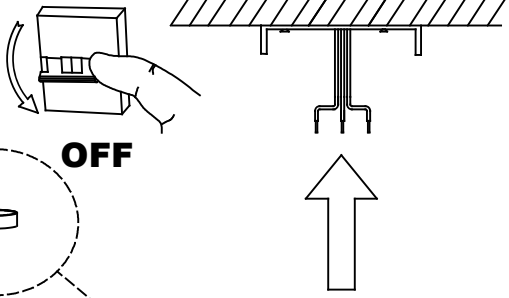

Material

Steel

IP20

12

TECHNICAL CHARACTERISTICS

Light source

Lampholder: 1 x E27
Output (W): MAX 60W
Total power consumption (W): 60
Lamp maximum dimension: 135/115 mm
Real Lumen: 590
Quantity: 1
Lm/Real W: 10
UGR: 9.9

The photograph may not match the reference exactly. Please read the product description to identify the finish.

1

OFF

2

3

4

5

ON