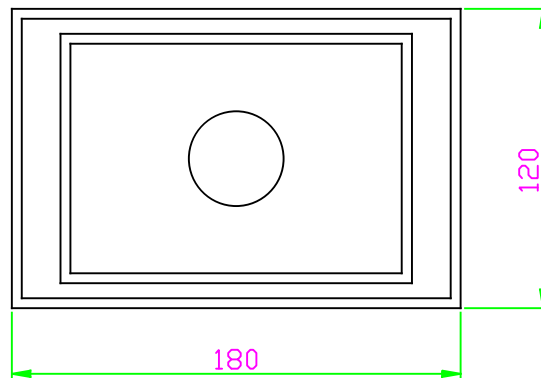

Material

Steel

IP20

12

TECHNICAL CHARACTERISTICS

Light source

Lampholder: 1 x E27
Output (W): MAX 60W
Total power consumption (W): 60
Lamp maximum dimension: 135/115 mm
Real Lumen: 590
Quantity: 1
Lm/Real W: 10
UGR: 9.9

GEAR

Voltage / Frequency:
100-240VAC/50-60Hz

Luminaire

Warranty: 5 Years

Logistics

Energy Efficiency: NO BULB
EAN Code: 8435381449452
Net Weight (Kg): 0.480
Weight in Kg (packaged): 0.654
Packing: 195 x 130 x 220
Masterbox: 12

The photograph may not match the reference exactly. Please read the product description to identify the finish.

1

OFF

2

3

4

5

ON