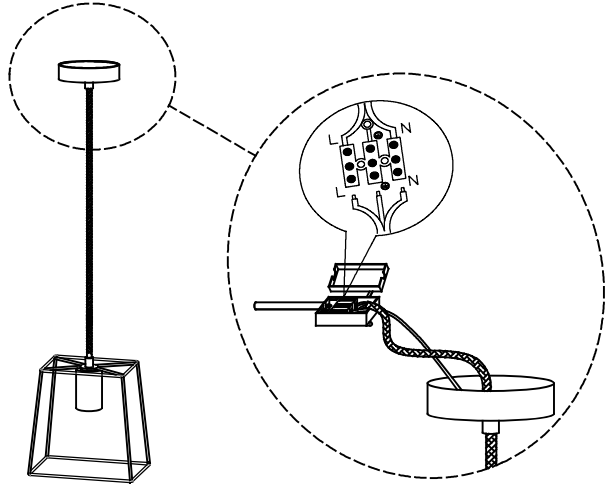

DE-0184-NEG

V0

BOXY Pendant

Description

Pendant for indoor use.

For downlighting. Adjustable height. Structure material: Steel. Structure finish: Black, Shiny copper. Warranty: 5 Years.

Finish

Black
Shiny copper

Material

Steel

IP20

12

TECHNICAL CHARACTERISTICS

Light source

Lampholder: 1 x E27
Output (W): MAX 60W
Total power consumption (W): 60
Lamp maximum dimension: 135/115 mm
Real Lumen: 590
Quantity: 1
Lm/Real W: 10
UGR: 9.9

The photograph may not match the reference exactly. Please read the product description to identify the finish.

1

OFF

2

3

4

5

ON