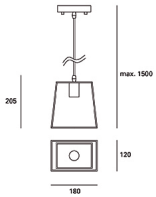

DE-0184-NEG

V0

BOXY Pendant

Description

Pendant for indoor use.

For downlighting. Adjustable height. Structure material: Steel. Structure finish: Black, Shiny copper. Warranty: 5 Years.

Finish

Black
Shiny copper

Material

Steel

IP20

12

TECHNICAL CHARACTERISTICS

Light source

Lampholder: 1 x E27
Output (W): MAX 60W
Total power consumption (W): 60
Lamp maximum dimension: 135/115 mm
Real Lumen: 590
Quantity: 1
Lm/Real W: 10
UGR: 9.9

GEAR

Voltage / Frequency:
100-240VAC/50-60Hz

Luminaire

Warranty: 5 Years

Logistics

Energy Efficiency: NO BULB
EAN Code: 8435381449452
Net Weight (Kg): 0.480
Weight in Kg (packaged): 0.654
Packing: 195 x 130 x 220
Masterbox: 12