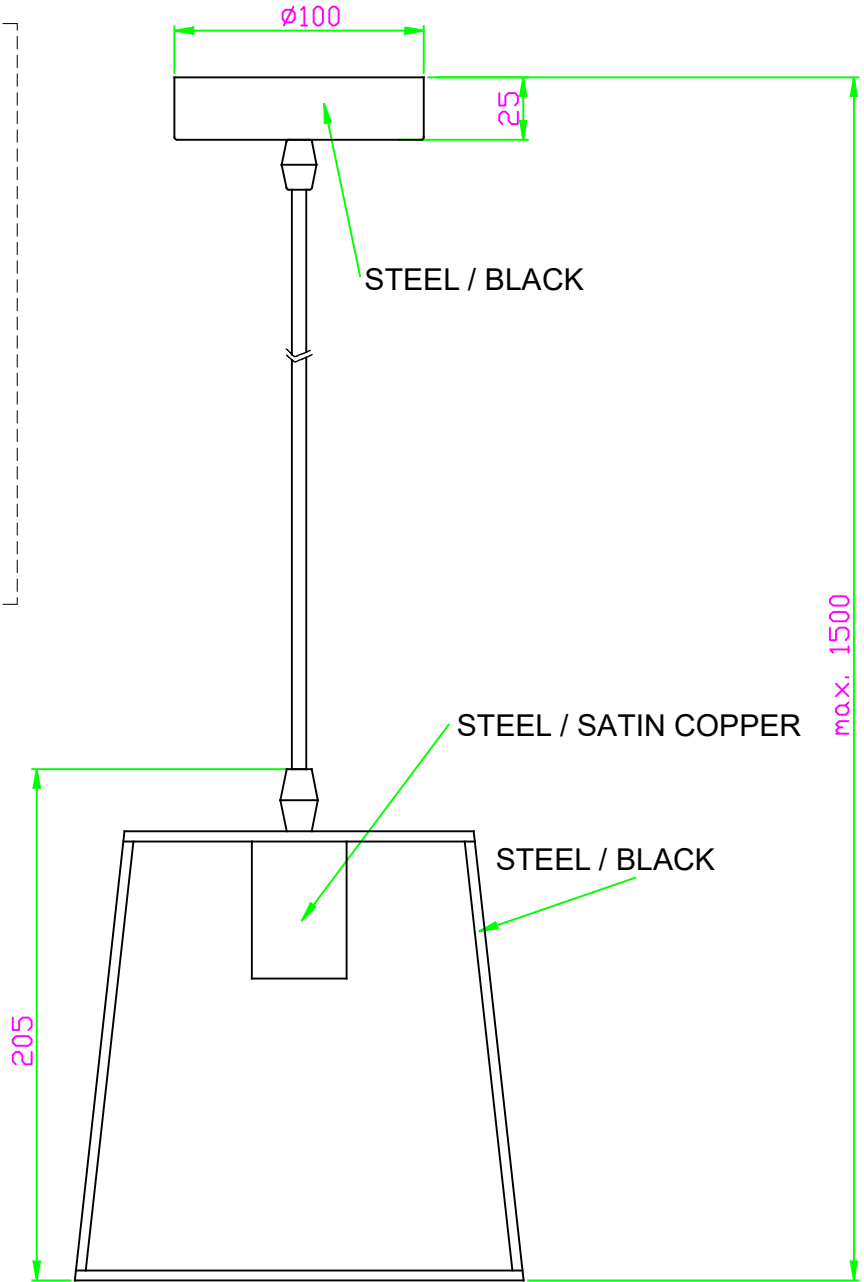

DE-0184-NEG

V0

BOXY Pendant

Description

Pendant for indoor use.

For downlighting. Adjustable height. Structure material: Steel. Structure finish: Black, Shiny copper. Warranty: 5 Years.

Finish

Black
Shiny copper

Material

Steel

IP20

12

TECHNICAL CHARACTERISTICS

Light source

Lampholder: 1 x E27
Output (W): MAX 60W
Total power consumption (W): 60
Lamp maximum dimension: 135/115 mm
Real Lumen: 590
Quantity: 1
Lm/Real W: 10
UGR: 9.9

GEAR

Voltage / Frequency:
100-240VAC/50-60Hz

Luminaire

Warranty: 5 Years

Logistics

Energy Efficiency: NO BULB
EAN Code: 8435381449452
Net Weight (Kg): 0.480
Weight in Kg (packaged): 0.654
Packing: 195 x 130 x 220
Masterbox: 12

The photograph may not match the reference exactly. Please read the product description to identify the finish.

1

OFF

2

3

4

5

ON