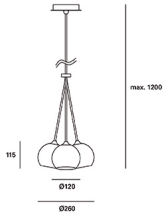

DE-0224-CRO

V0

BALLET Pendant

Description

Pendant for indoor use.

For downlighting. Structure material: Steel. Structure finish: Chrome. Warranty: 2 Years.

Finish
Chrome

Material
Steel

 IP20   4

TECHNICAL CHARACTERISTICS

Light source

Lampholder: 3 x GU10
Output (W): MAX 7W
Lamp maximum dimension: 54/50 mm
Real Lumen: 352
Quantity: 3
Lm/Real W: 50
UGR: 15.7

GEAR

Voltage / Frequency:
100-240VAC/50-60Hz

Luminaire

Warranty: 2 Years

Logistics

Energy Efficiency: NO BULB
EAN Code: 8435381452773
Net Weight (Kg): 1.180
Weight in Kg (packaged): 1.705
Packing: 270 x 150 x 270
Masterbox: 4

The photograph may not match the reference exactly. Please read the product description to identify the finish.