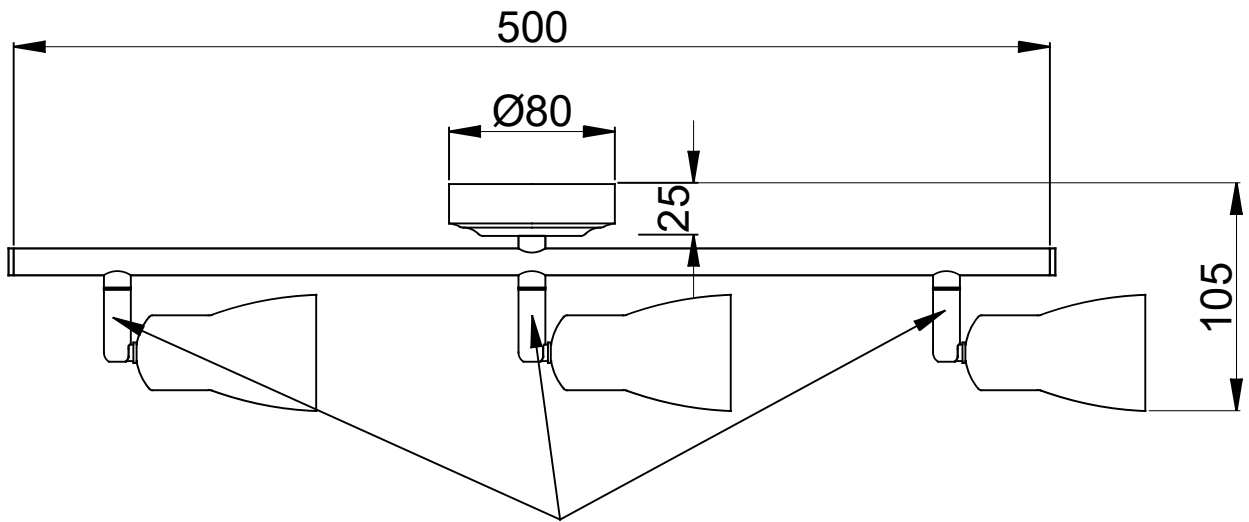

STEEL / BROWN