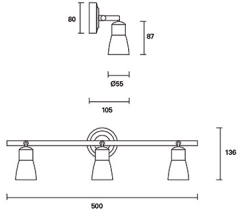

### Description

Wall light for indoor use.

For downlighting. The optical module can easily be rotated 360°. Structure material: Steel. Structure finish: Brown. Warranty: 5 Years.

**Finish**  
Brown

**Material**  
Steel

#### Light source

Lampholder: 3 x GU10  
Output (W): MAX 7W  
Total power consumption (W): 21  
Lamp maximum dimension: 54/50 mm  
Real Lumen: 550  
Quantity: 3  
Lm/Real W: 26  
UGR: 16.4