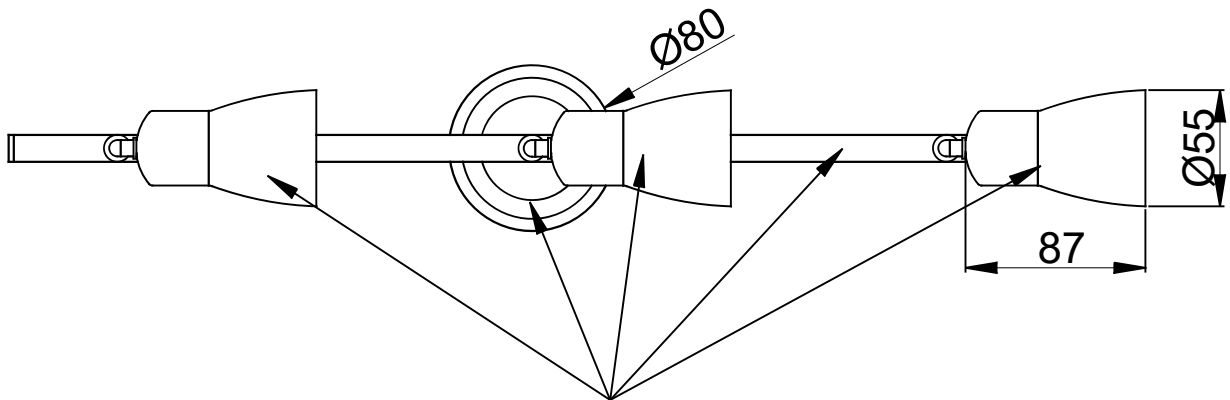

STEEL / BROWN