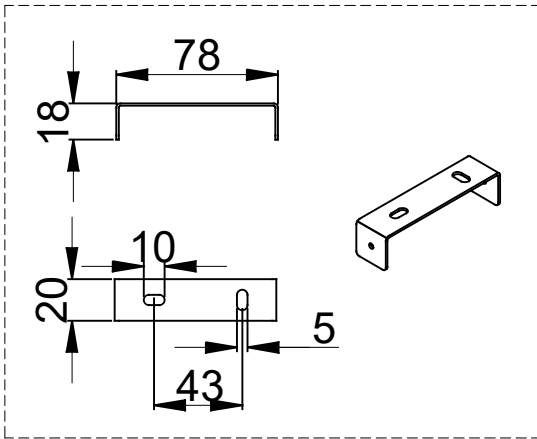

STEEL / BROWN