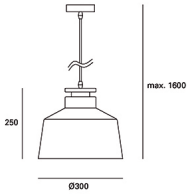

DE-0233-BLA

V0

NUBE Pendant

Description

Pendant for indoor use.

For downlighting. Structure material: Steel, Wood. Structure finish: White, Light wood. Warranty: 5 Years. Product net weight (Kg): 1.425 Product width or diameter (mm): 300 Product height (mm): 250 Class 1. Glow wire test: 960. IP: IP20. E27. Maximum length of luminaire bulb: 200.000. No. of lampholders or LEDs: 1. Maximum power of light source: 60W. UGR: 13.9. Real flux (lm): 417. Lm/Real W: 7.

Finish

White
Light wood

Material

Steel
Wood

IP20

4

TECHNICAL CHARACTERISTICS

Light source

Lampholder: 1 x E27
Output (W): MAX 60W
Lamp maximum dimension: 200/0 mm
Real Lumen: 417
Quantity: 1
Lm/Real W: 7
UGR: 13.9

GEAR

Voltage / Frequency:
100-240V/50-60Hz

Luminaire

Warranty: 5 Years

Logistics

Energy Efficiency: NO BULB
EAN Code: 8435381452759
Net Weight (Kg): 1.425
Weight in Kg (packaged): 2.286
Packing: 355 x 350 x 310
Masterbox: 4