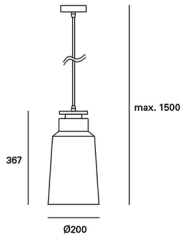

##### Light source

Lampholder: 1 x E27  
Output (W): MAX 40W  
Total power consumption (W): 40 W  
Lamp maximum dimension: /150 mm  
Real Lumen: 186  
Quantity: 1  
Lm/Real W: 5  
UGR: 11.6

##### Logistics

Energy Efficiency: NO BULB  
EAN Code: 8435381456603  
Net Weight (Kg): 1.285  
Weight in Kg (packaged): 2.130  
Packing: 255 x 260 x 425  
Masterbox: 2

The photograph may not match the reference exactly. Please read the product description to identify the finish.