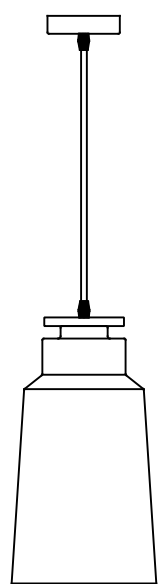

#### Description

Pendant for indoor use.

For downlighting. Adjustable height. Structure material: Steel. Structure finish: Blue. Warranty: 5 Years.

**Finish**  
Blue

**Material**  
Steel

 IP20   2

##### Light source

Lampholder: 1 x E27  
Output (W): MAX 40W  
Total power consumption (W): 40 W  
Lamp maximum dimension: /150 mm  
Real Lumen: 186  
Quantity: 1  
Lm/Real W: 5  
UGR: 11.6

##### Logistics

Energy Efficiency: NO BULB  
EAN Code: 8435381456603  
Net Weight (Kg): 1.285  
Weight in Kg (packaged): 2.130  
Packing: 255 x 260 x 425  
Masterbox: 2

The photograph may not match the reference exactly. Please read the product description to identify the finish.

**1**

**OFF**

**2**

**3**

**4**

**5**

**ON**