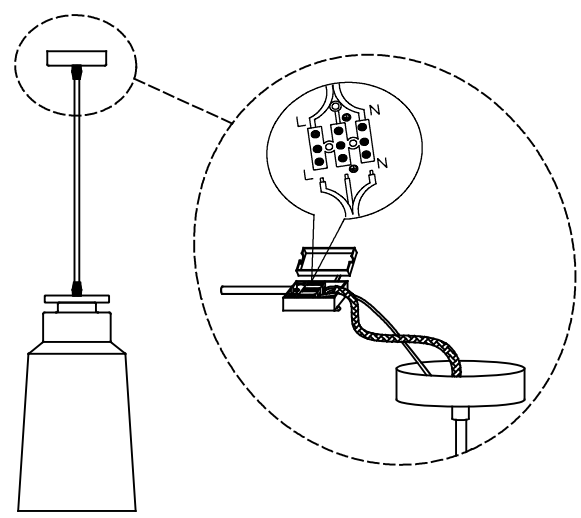

##### Logistics

Energy Efficiency: NO BULB  
EAN Code: 8435381456603  
Net Weight (Kg): 1.285  
Weight in Kg (packaged): 2.130  
Packing: 255 x 260 x 425  
Masterbox: 2

The photograph may not match the reference exactly. Please read the product description to identify the finish.

**1**

**OFF**

**2**

**3**

**4**

**5**

**ON**