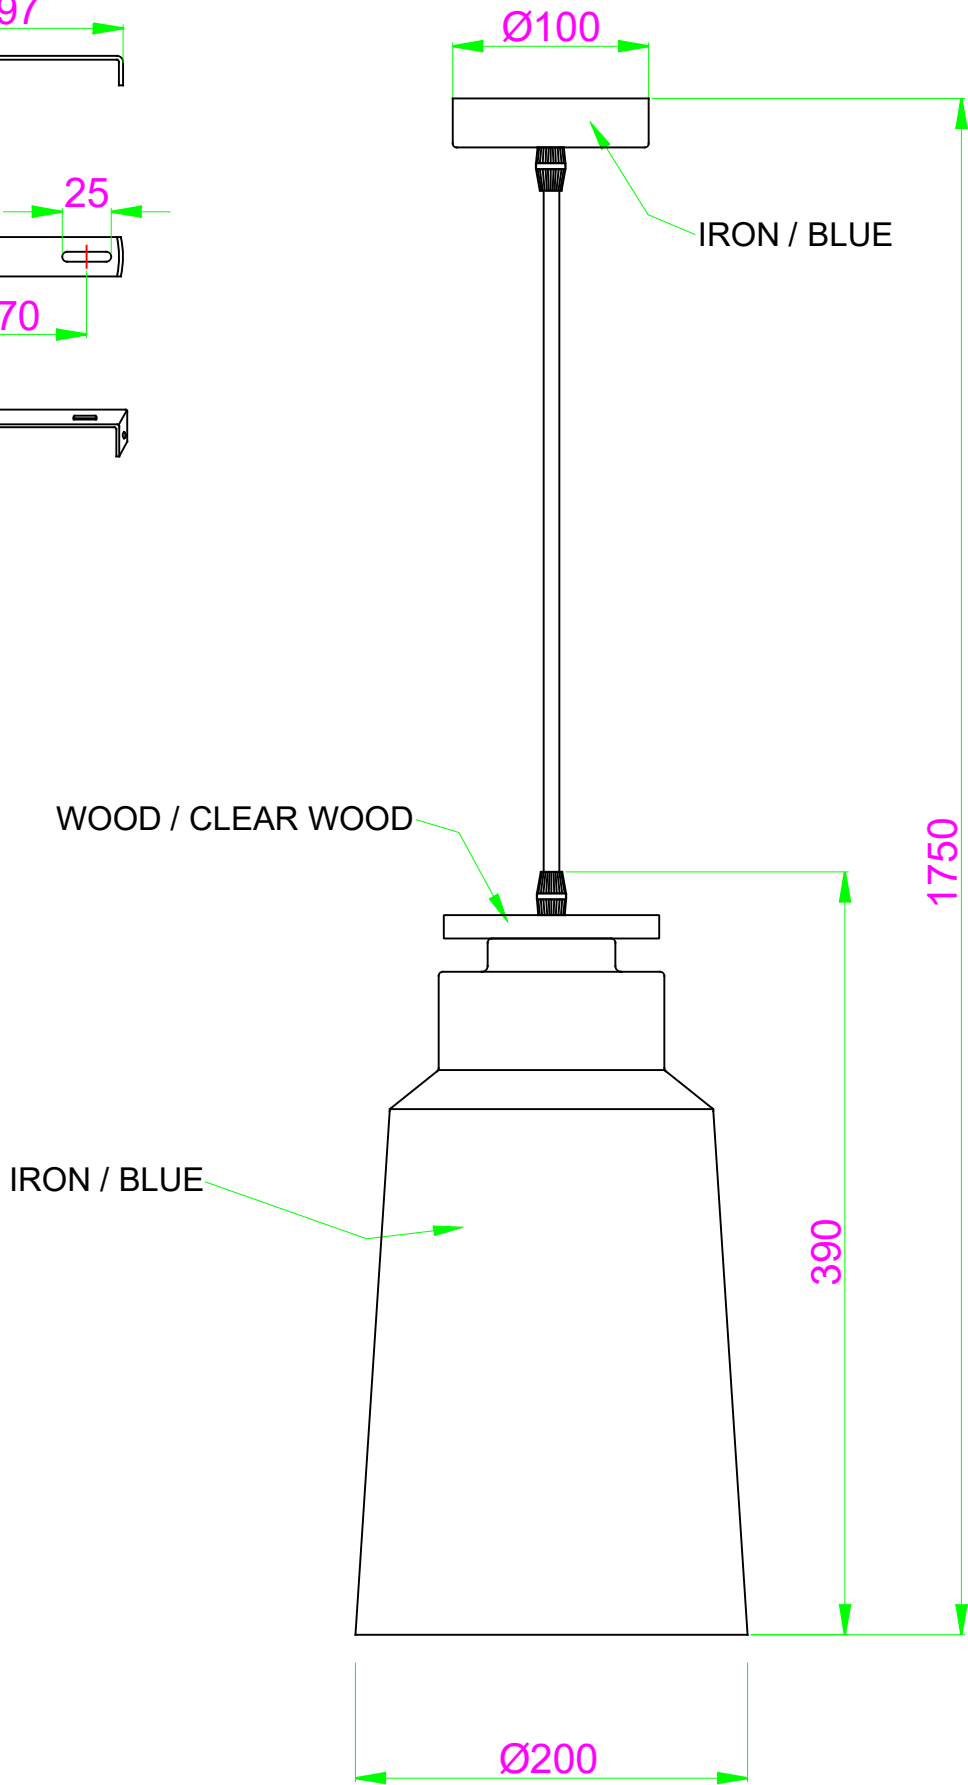

#### Description

Pendant for indoor use.

For downlighting. Adjustable height. Structure material: Steel. Structure finish: Blue. Warranty: 5 Years.

**Finish**  
Blue

**Material**  
Steel

 IP20   2

##### Light source

Lampholder: 1 x E27  
Output (W): MAX 40W  
Total power consumption (W): 40 W  
Lamp maximum dimension: /150 mm  
Real Lumen: 186  
Quantity: 1  
Lm/Real W: 5  
UGR: 11.6

##### Logistics

Energy Efficiency: NO BULB  
EAN Code: 8435381456603  
Net Weight (Kg): 1.285  
Weight in Kg (packaged): 2.130  
Packing: 255 x 260 x 425  
Masterbox: 2

The photograph may not match the reference exactly. Please read the product description to identify the finish.