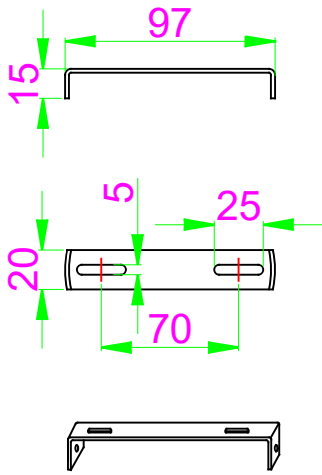

##### Light source

Lampholder: 1 x E27  
Output (W): MAX 40W  
Total power consumption (W): 40 W  
Lamp maximum dimension: /150 mm  
Real Lumen: 186  
Quantity: 1  
Lm/Real W: 5  
UGR: 11.6

##### Logistics

Energy Efficiency: NO BULB  
EAN Code: 8435381456603  
Net Weight (Kg): 1.285  
Weight in Kg (packaged): 2.130  
Packing: 255 x 260 x 425  
Masterbox: 2

The photograph may not match the reference exactly. Please read the product description to identify the finish.