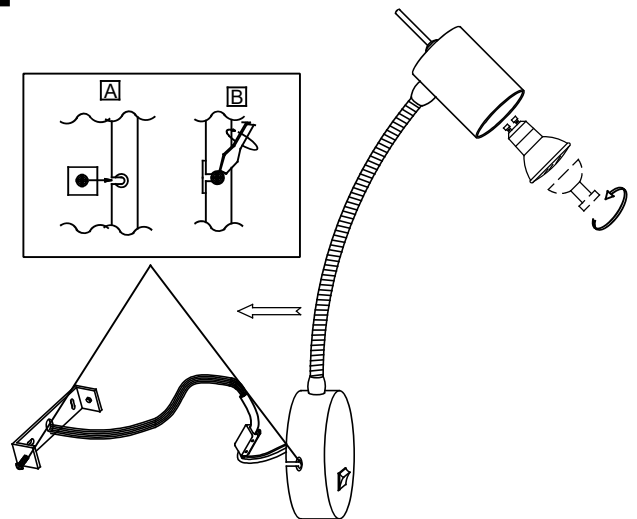

1

ES) BLOQUE DE CONEXIÓN A RED QUE SE DEBE UTILIZAR (no incluido):
EN) MAINS TERMINAL BLOCJ REQUIRED (not included):
FR) BORNIER DE RACCORDEMENT AU RESEAU REQUIS (non inclus):
DE) NOTWENDIGE VERBINDUNGSDOSE FÜR DEN NETZANSCHLUSS (nicht inklusive):

2

3

4

5

6