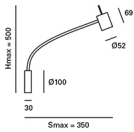

DE-0442-SAT

V0

Bas Reading lights

Description

Wall fixture IP20 Bas Satin nickel

	Finish	Material
Structure	Satin nickel	Steel

IP20  20

TECHNICAL CHARACTERISTICS

Light source

Lampholder: 1 x GU10
Lamp maximum dimension: 55/50 mm
Quantity: 1
Recommended lamp: GU10

GEAR

Voltage / Frequency:
100-240V/50-60Hz

Luminaire

Warranty: 5 Years

Logistics

Energy Efficiency: NO BULB
EAN Code: 8435381496456
Net Weight (Kg): 0.390
Weight in Kg (packaged): 0.560
Packing: 150 x 105 x 165
Masterbox: 20