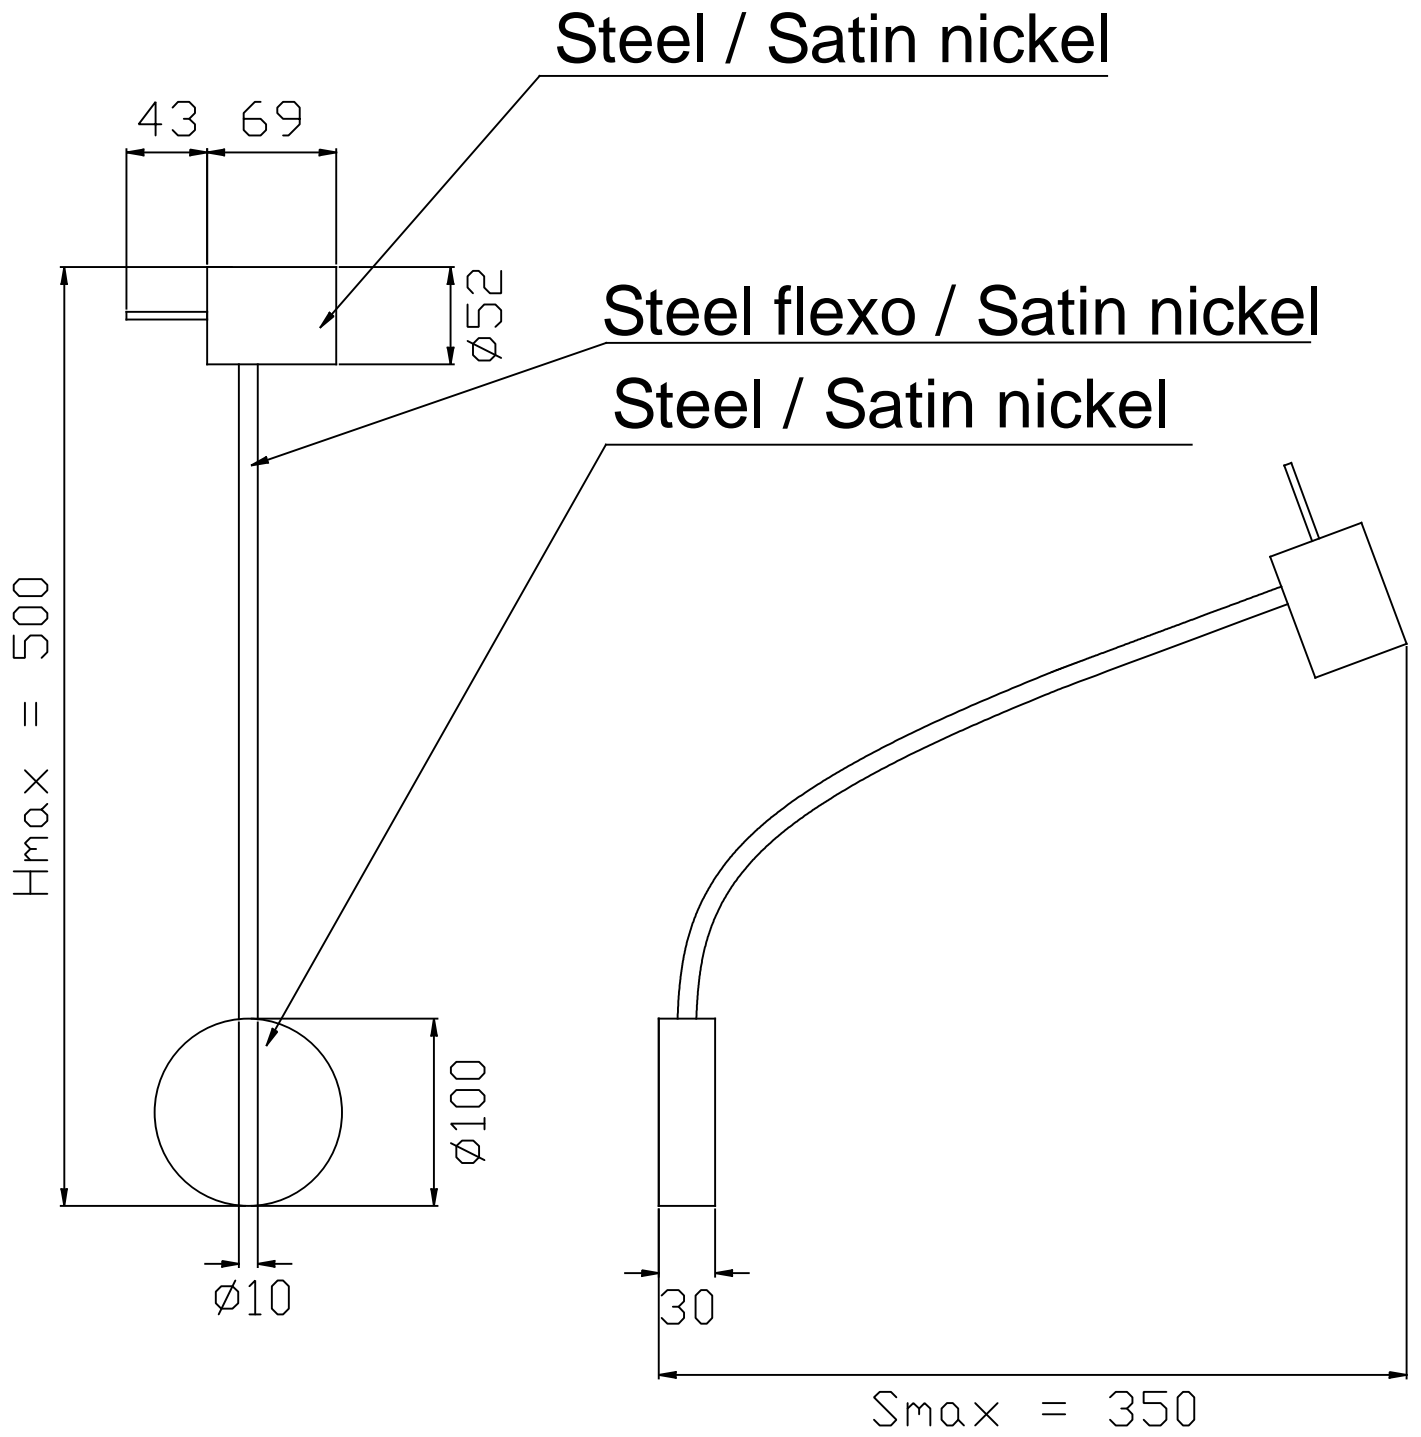

INSTALLATION TEMPLATE