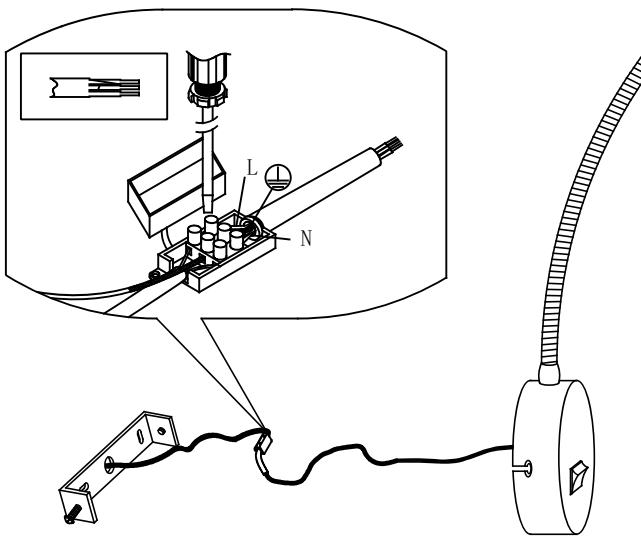

1

ES) BLOQUE DE CONEXIÓN A RED QUE SE DEBE UTILIZAR (no incluido):
EN) MAINS TERMINAL BLOCJ REQUIRED (not included):
FR) BORNIER DE RACCORDEMENT AU RESEAU REQUIS (non inclus):
DE) NOTWENDIGE VERBINDUNGSDOSE FÜR DEN NETZANSCHLUSS (nicht inklusive):

2

3

4

5

6