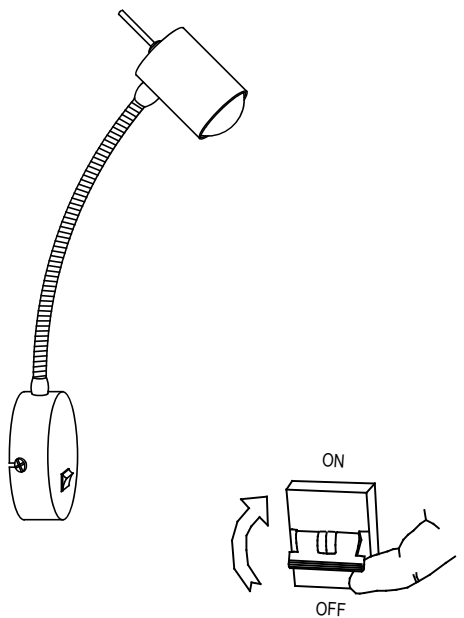

1

ES) BLOQUE DE CONEXIÓN A RED QUE SE DEBE UTILIZAR (no incluido):
EN) MAINS TERMINAL BLOCJ REQUIRED (not included):
FR) BORNIER DE RACCORDEMENT AU RESEAU REQUIS (non inclus):
DE) NOTWENDIGE VERBINDUNGSDOSE FÜR DEN NETZANSCHLUSS (nicht inklusive):

2

3

4

5

6