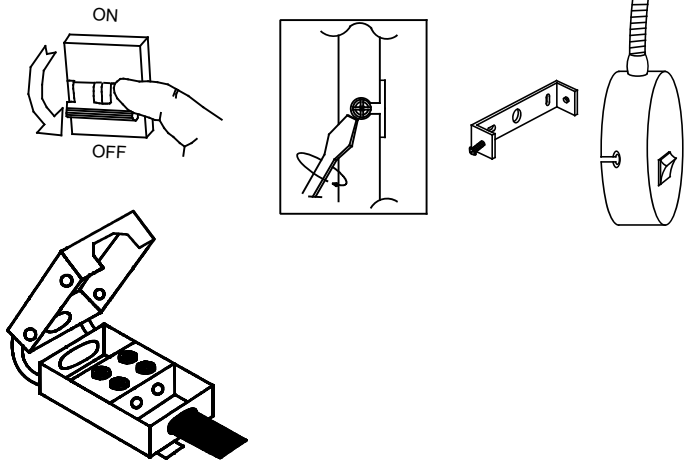

DE-0442-SAT

V0

Bas Reading lights

Description

Wall fixture IP20 Bas Satin nickel

	Finish	Material
Structure	Satin nickel	Steel

IP20  20

TECHNICAL CHARACTERISTICS

Light source

Lampholder: 1 x GU10
Lamp maximum dimension: 55/50 mm
Quantity: 1
Recommended lamp: GU10

GEAR

Voltage / Frequency:
100-240V/50-60Hz

Luminaire

Warranty: 5 Years

Logistics

Energy Efficiency: NO BULB
EAN Code: 8435381496456
Net Weight (Kg): 0.390
Weight in Kg (packaged): 0.560
Packing: 150 x 105 x 165
Masterbox: 20

The photograph may not match the reference exactly. Please read the product description to identify the finish.

INSTALLATION TEMPLATE

1

ES) BLOQUE DE CONEXIÓN A RED QUE SE DEBE UTILIZAR (no incluido):
 EN) MAINS TERMINAL BLOCJ REQUIRED (not included):
 FR) BORNIER DE RACCORDEMENT AU RESEAU REQUIS (non inclus):
 DE) NOTWENDIGE VERBINDUNGSDOSE FÜR DEN NETZANSCHLUSS (nicht inklusive):