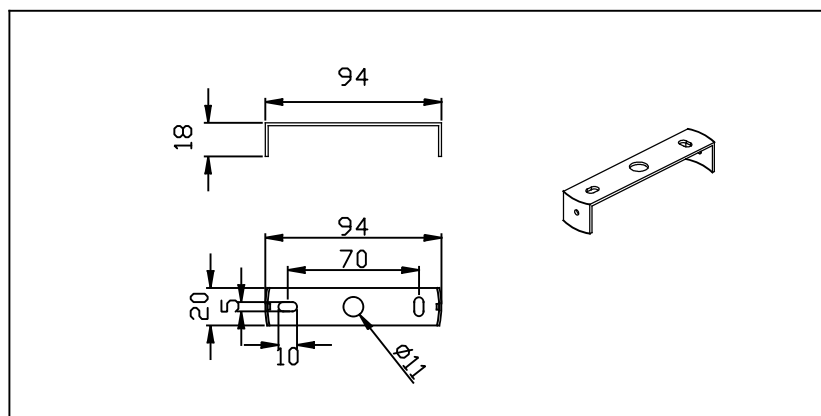

DE-0442-SAT

V0

Bas Reading lights

Description

Wall fixture IP20 Bas Satin nickel

	Finish	Material
Structure	Satin nickel	Steel

IP20  20

TECHNICAL CHARACTERISTICS

Light source

Lampholder: 1 x GU10
Lamp maximum dimension: 55/50 mm
Quantity: 1
Recommended lamp: GU10

GEAR

Voltage / Frequency:
100-240V/50-60Hz

Luminaire

Warranty: 5 Years

Logistics

Energy Efficiency: NO BULB
EAN Code: 8435381496456
Net Weight (Kg): 0.390
Weight in Kg (packaged): 0.560
Packing: 150 x 105 x 165
Masterbox: 20

The photograph may not match the reference exactly. Please read the product description to identify the finish.

INSTALLATION TEMPLATE

1

ES) BLOQUE DE CONEXIÓN A RED QUE SE DEBE UTILIZAR (no incluido):
 EN) MAINS TERMINAL BLOCJ REQUIRED (not included):
 FR) BORNIER DE RACCORDEMENT AU RESEAU REQUIS (non inclus):
 DE) NOTWENDIGE VERBINDUNGSDOSE FÜR DEN NETZANSCHLUSS (nicht inklusive):