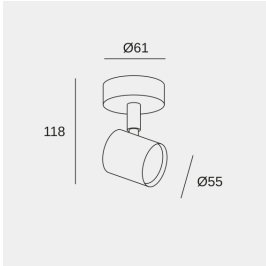

LUMINOTECHNIC FEATURES

Lampholder	Quantity	Light source power (W)	Correlated Colour Temperature (CCT)
GU10	1	Max. power 8W	-

LOGISTICS

Net weight (kg): 0.21

Packaged weight (kg): 0.29