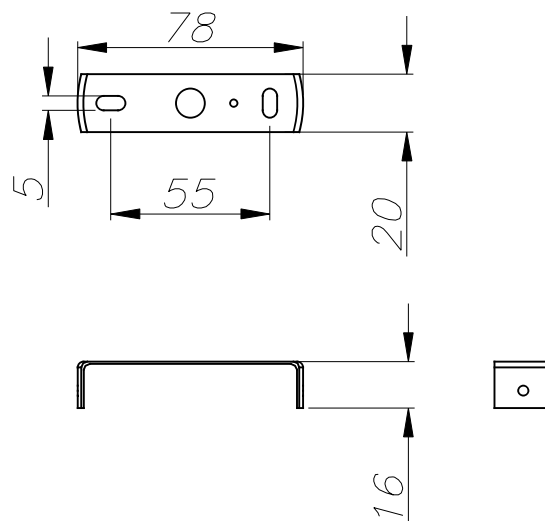

DE-0479-NEG

Spotlights series Keeper Simple GU10 8W Black

TECHNICAL FEATURES

Luminaire total power : 8W

Structure material : Steel

Structure finish : Black

Max. size of light bulb : 64/50 mm

Recommended light bulb : GU10

LOGISTICS

Net weight (kg): 0.21

Packaged weight (kg): 0.29

*All material Steel
Tot el material Acer*

Keeper

DE-0479

FOR
LIGHT

55 mm