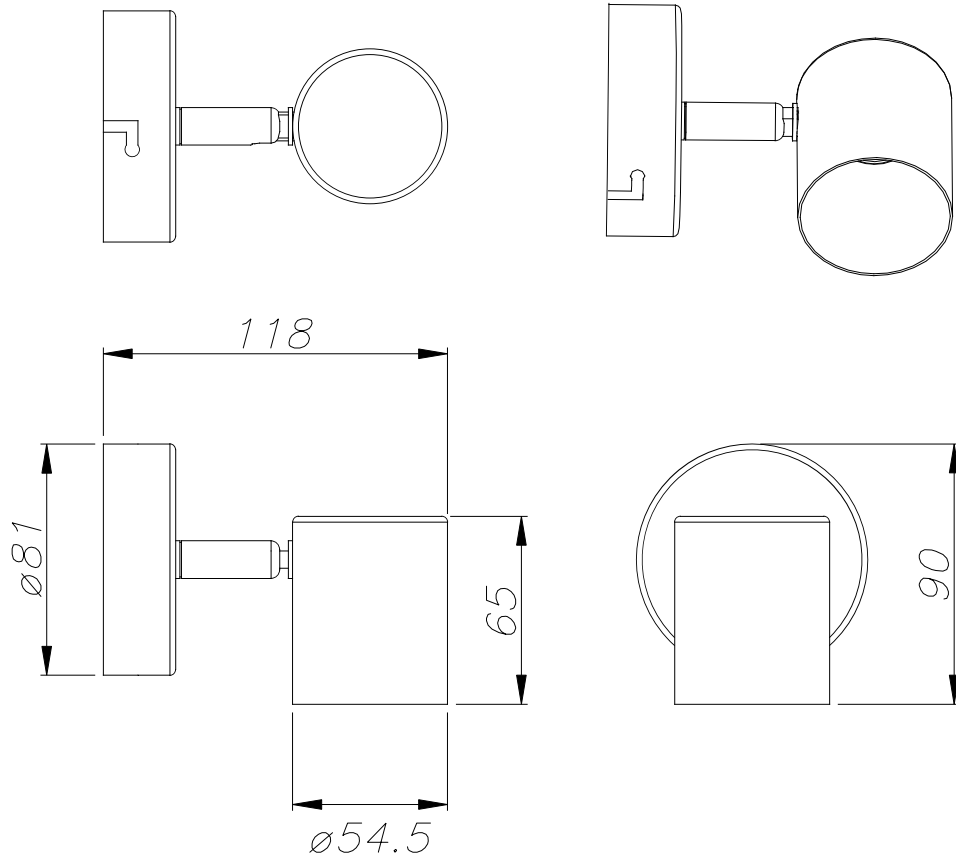

DE-0479-NEG

Spotlights series Keeper Simple GU10 8W Black

TECHNICAL FEATURES

Luminaire total power : 8W

Structure material : Steel

Structure finish : Black

Max. size of light bulb : 64/50 mm

Recommended light bulb : GU10

LOGISTICS

Net weight (kg): 0.21

Packaged weight (kg): 0.29

*All material Steel
Tot el material Acer*

Keeper

DE-0479

FOR
LIGHT

55 mm