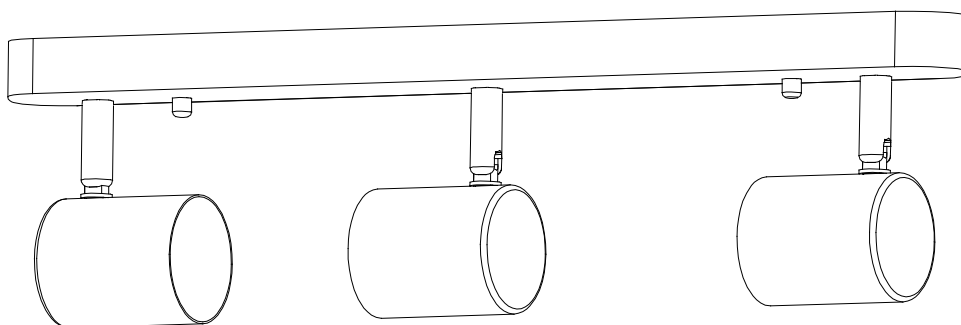

TECHNICAL FEATURES

Luminaire total power : 24W

Structure material : Steel

Structure finish : Black

Max. size of light bulb : 64/50 mm

Recommended light bulb : GU10

Voltage / frequency : 100-240V ~ 50/60Hz

Warranty : 5 Years

Easily recyclable luminaire

LUMINOTECHNIC FEATURES

Lampholder	Quantity	Light source power (W)	Correlated Colour Temperature (CCT)
GU10	3	Max. power 8W	-

LOGISTICS

Net weight (kg): 0.74

Packaged weight (kg): 0.92