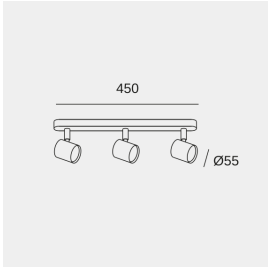

TECHNICAL FEATURES

Luminaire total power : 24W

Structure material : Steel

Structure finish : Black

Max. size of light bulb : 64/50 mm

Recommended light bulb : GU10

Voltage / frequency : 100-240V ~ 50/60Hz

Warranty : 5 Years

Easily recyclable luminaire

LUMINOTECHNIC FEATURES

Lampholder	Quantity	Light source power (W)	Correlated Colour Temperature (CCT)
GU10	3	Max. power 8W	-

LOGISTICS

Net weight (kg): 0.74

Packaged weight (kg): 0.92