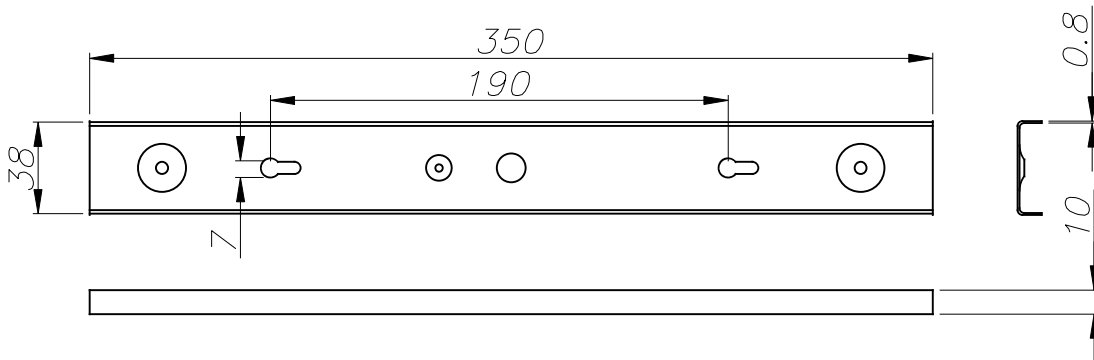

TECHNICAL FEATURES

Luminaire total power : 24W

Structure material : Steel

Structure finish : Black

Max. size of light bulb : 64/50 mm

Recommended light bulb : GU10

Voltage / frequency : 100-240V ~ 50/60Hz

Warranty : 5 Years

Easily recyclable luminaire

LUMINOTECHNIC FEATURES

Lampholder	Quantity	Light source power (W)	Correlated Colour Temperature (CCT)
GU10	3	Max. power 8W	-

LOGISTICS

Net weight (kg): 0.74

Packaged weight (kg): 0.92