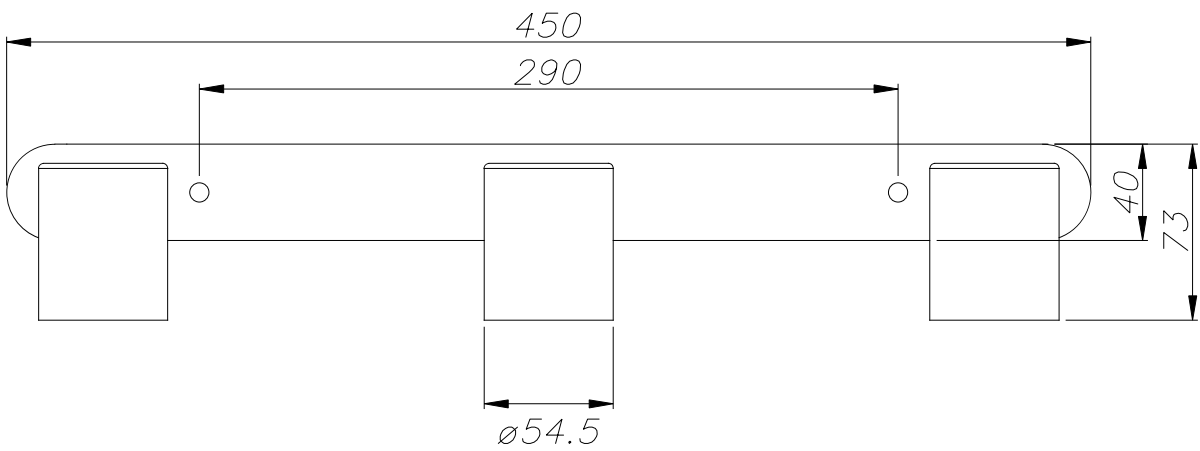

TECHNICAL FEATURES

Luminaire total power : 24W

Structure material : Steel

Structure finish : Black

Max. size of light bulb : 64/50 mm

Recommended light bulb : GU10

Voltage / frequency : 100-240V ~ 50/60Hz

Warranty : 5 Years

Easily recyclable luminaire

LUMINOTECHNIC FEATURES

Lampholder	Quantity	Light source power (W)	Correlated Colour Temperature (CCT)
GU10	3	Max. power 8W	-

LOGISTICS

Net weight (kg): 0.74

Packaged weight (kg): 0.92