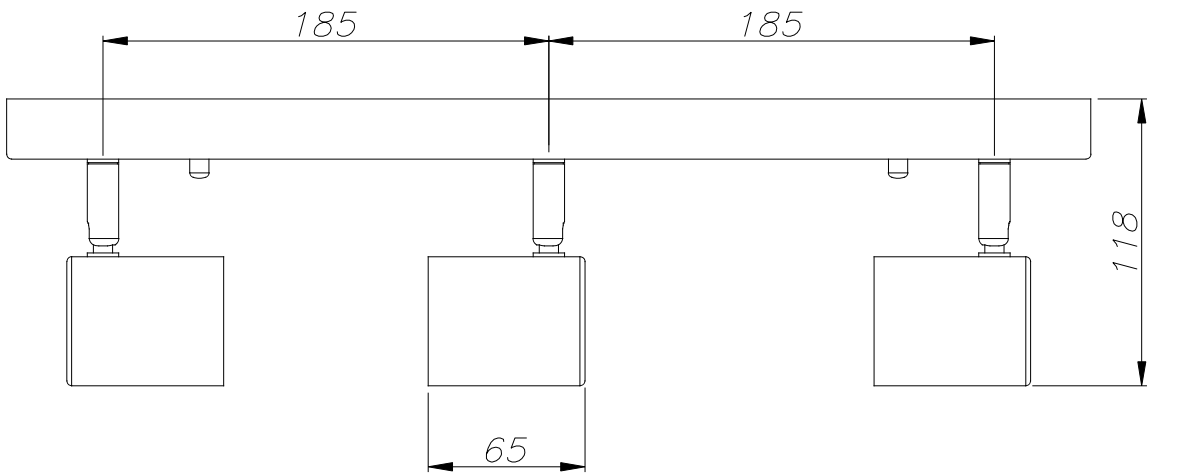

TECHNICAL FEATURES

Luminaire total power : 24W

Structure material : Steel

Structure finish : Black

Max. size of light bulb : 64/50 mm

Recommended light bulb : GU10

Voltage / frequency : 100-240V ~ 50/60Hz

Warranty : 5 Years

Easily recyclable luminaire

LUMINOTECHNIC FEATURES

Lampholder	Quantity	Light source power (W)	Correlated Colour Temperature (CCT)
GU10	3	Max. power 8W	-

LOGISTICS

Net weight (kg): 0.74

Packaged weight (kg): 0.92