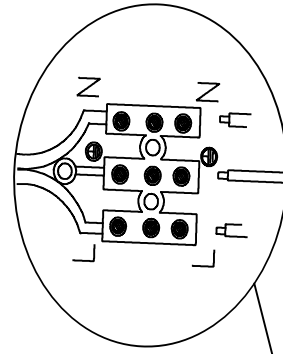

Black
Transparent

Material

Aluminium
Glass

TECHNICAL CHARACTERISTICS

Light source

Light source: LED CREE
Output (W): 2.1W
Total power consumption (W): 3.4 W
Color temperature: Warm White - 3000K
CRI: 80
Photobiological risk: RG2
Real Lumen: 96
Qty Leds: 1
Lm/Real W: 28
Life Time: 36.000h L70B30
Bin / Grup: 7C1 o 7B4
UGR: 10

GEAR

Brand: SINOBASE
Gear included: Yes, electronic
Voltage / Frequency: 100-240 VAC
Power Factor: 0.34
Flickering: 8.6%

Luminaire

Warranty: 5 Years

Logistics

Energy Efficiency: LED A++
EAN Code: 8435381493851
Net Weight (Kg): 0.305
Weight in Kg (packaged): 0.364
Packing: 85 x 70 x 85
Masterbox: 20

The photograph may not match the reference exactly. Please read the product description to identify the finish.

2

3

4

ON