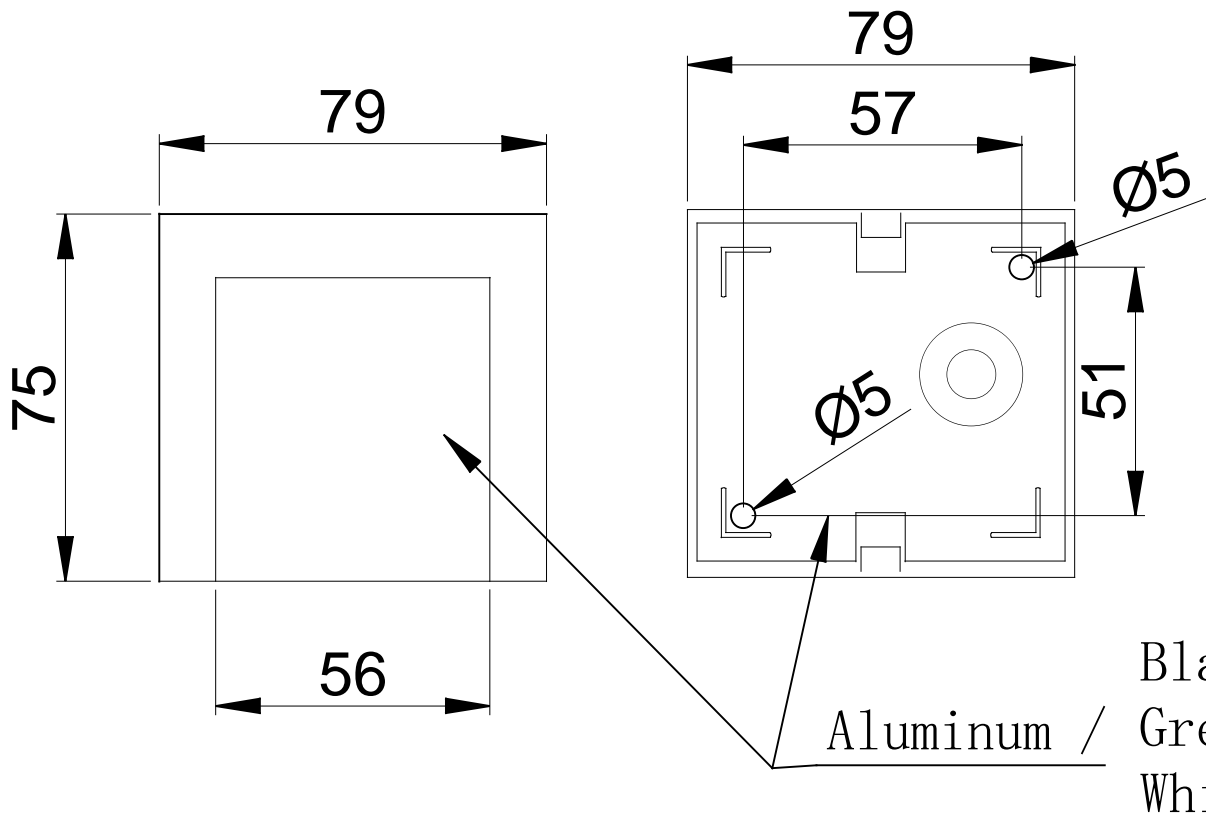

GEAR

Brand: SINOBASE
Gear included: Yes, electronic
Voltage / Frequency: 100-240 VAC
Power Factor: 0.34
Flickering: 8.6%

Luminaire

Warranty: 5 Years

Logistics

Energy Efficiency: LED A++
EAN Code: 8435381493851
Net Weight (Kg): 0.305
Weight in Kg (packaged): 0.364
Packing: 85 x 70 x 85
Masterbox: 20

The photograph may not match the reference exactly. Please read the product description to identify the finish.

2

3

4

ON