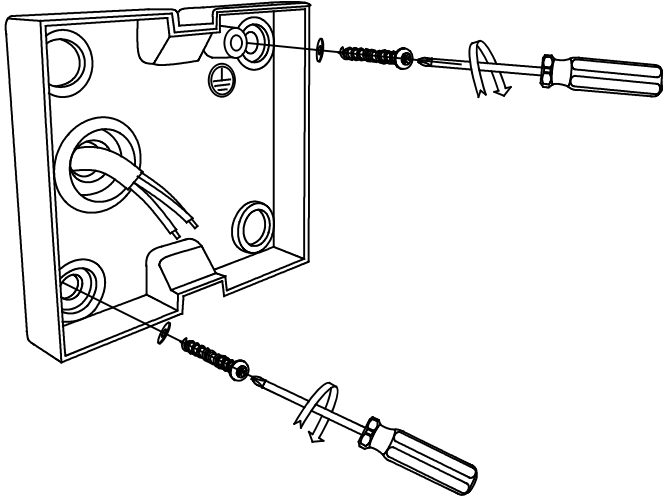

PX-0395-NEG

V0

LOYD Wall fixture

Description

Wall light

For downlighting. Structure material: Aluminium. Structure finish: Black. Diffuser material: Glass. Diffuser finish: Transparent. Warranty: 5 Years.

Finish

GEAR

Brand: SINOBASE
Gear included: Yes, electronic
Voltage / Frequency: 100-240 VAC
Power Factor: 0.34
Flickering: 8.6%

Luminaire

Warranty: 5 Years

Logistics

Energy Efficiency: LED A++
EAN Code: 8435381493851
Net Weight (Kg): 0.305
Weight in Kg (packaged): 0.364
Packing: 85 x 70 x 85
Masterbox: 20

The photograph may not match the reference exactly. Please read the product description to identify the finish.

2

3

4

ON