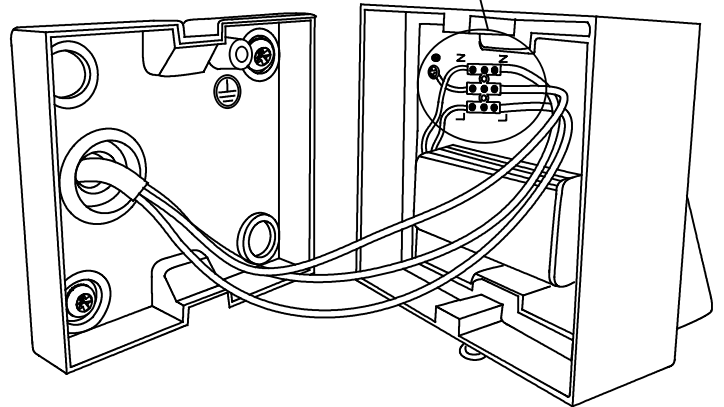

GEAR

Brand: SINOBASE
Gear included: Yes, electronic
Voltage / Frequency: 100-240 VAC
Power Factor: 0.34
Flickering: 8.6%

Luminaire

Warranty: 5 Years

Logistics

Energy Efficiency: LED A++
EAN Code: 8435381493851
Net Weight (Kg): 0.305
Weight in Kg (packaged): 0.364
Packing: 85 x 70 x 85
Masterbox: 20

The photograph may not match the reference exactly. Please read the product description to identify the finish.

2

3

4

ON