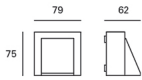

Black
Transparent

Material

Aluminium
Glass

TECHNICAL CHARACTERISTICS

Light source

Light source: LED CREE
Output (W): 2.1W
Total power consumption (W): 3.4 W
Color temperature: Warm White - 3000K
CRI: 80
Photobiological risk: RG2
Real Lumen: 96
Qty Leds: 1
Lm/Real W: 28
Life Time: 36.000h L70B30
Bin / Grup: 7C1 o 7B4
UGR: 10