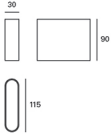

PX-0433-ANT

V0

SLIM Wall fixture

Description

Wall light for indoor and outdoor use.

For uplighting and downlighting. Ultra-thin design. Structure material: Aluminium. Structure finish: Urban grey. Diffuser material: Glass. Diffuser finish: Transparent. Warranty: 5 Years.

Finish

Urban grey
Transparent

Material

Aluminium
Glass

TECHNICAL CHARACTERISTICS

Light source

Light source: LED HANGKE
Output (W): 3.9W
Total power consumption (W): 5 W
Color temperature: Warm White - 3000K
CRI: 80
Photobiological risk: RG0
Real Lumen: 268
Qty Leds: 8
Lm/Real W: 54
Life Time: 36.000h L70B30
Bin / Grup: RN
UGR: 15.4