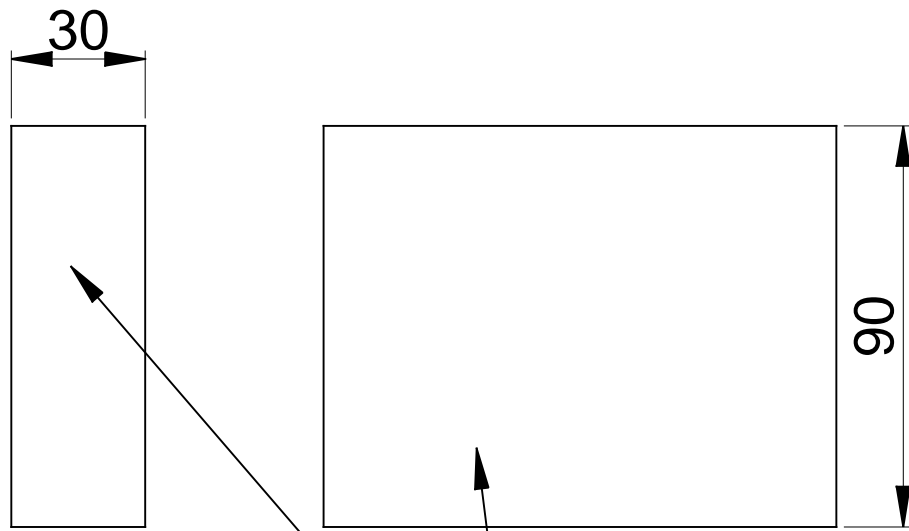

GEAR

Brand: SINOBASE
Gear included: Yes, electronic
Voltage / Frequency: 100-240 VAC
Power Factor: 0.37
Flickering: 5.4%

Luminaire

Recessed: No
Warranty: 5 Years

Logistics

Energy Efficiency: LED A++
EAN Code: 8435381495237
Net Weight (Kg): 0.000
Packing: 120 x 40 x 95
Masterbox: 20

The photograph may not match the reference exactly. Please read the product description to identify the finish.

Aluminum / Urban Grey
White

Transparent Glass

PLANTILLA DE INSTALACIÓN
INSTALLATION TEMPLATE