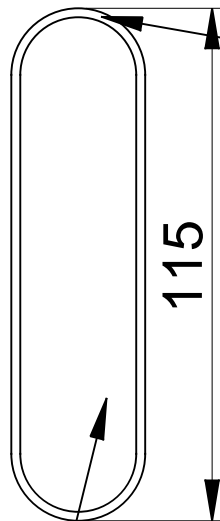

GEAR

Brand: SINOBASE
Gear included: Yes, electronic
Voltage / Frequency: 100-240 VAC
Power Factor: 0.37
Flickering: 5.4%

Luminaire

Recessed: No
Warranty: 5 Years

Logistics

Energy Efficiency: LED A++
EAN Code: 8435381495237
Net Weight (Kg): 0.000
Packing: 120 x 40 x 95
Masterbox: 20

The photograph may not match the reference exactly. Please read the product description to identify the finish.

Aluminum / Urban Grey
White

Transparent Glass

PLANTILLA DE INSTALACIÓN
INSTALLATION TEMPLATE