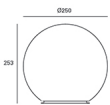

IP65 IK10 8

TECHNICAL CHARACTERISTICS

Light source

Lampholder: 1 x E27
Lamp maximum dimension: 180/NA
mm
Quantity: 1
Recommended lamp: E27

GEAR

Voltage / Frequency:
100-240V/50-60Hz

Luminaire

Double cable exit: No
Recessed in-ground suitable for
pedestrian crossing: No
Cable meters included: 2.5
Uv Protection: Yes
Warranty: 5 Years

Logistics

Energy Efficiency: NO BULB
EAN Code: 8435526867271
Net Weight (Kg): 1.020
Weight in Kg (packaged): 1.400
Masterbox: 8

The photograph may not match the reference exactly. Please read the product description to identify the finish.