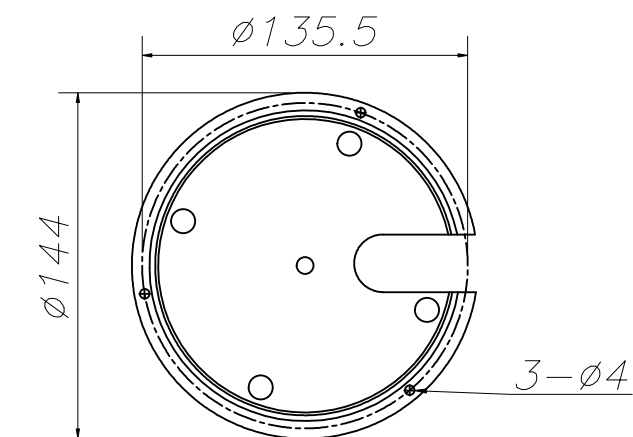

##### Light source

Lampholder: 1 x E27  
Lamp maximum dimension: 180/NA  
mm  
Quantity: 1  
Recommended lamp: E27

##### Logistics

Energy Efficiency: NO BULB  
EAN Code: 8435526867271  
Net Weight (Kg): 1.020  
Weight in Kg (packaged): 1.400  
Masterbox: 8

The photograph may not match the reference exactly. Please read the product description to identify the finish.