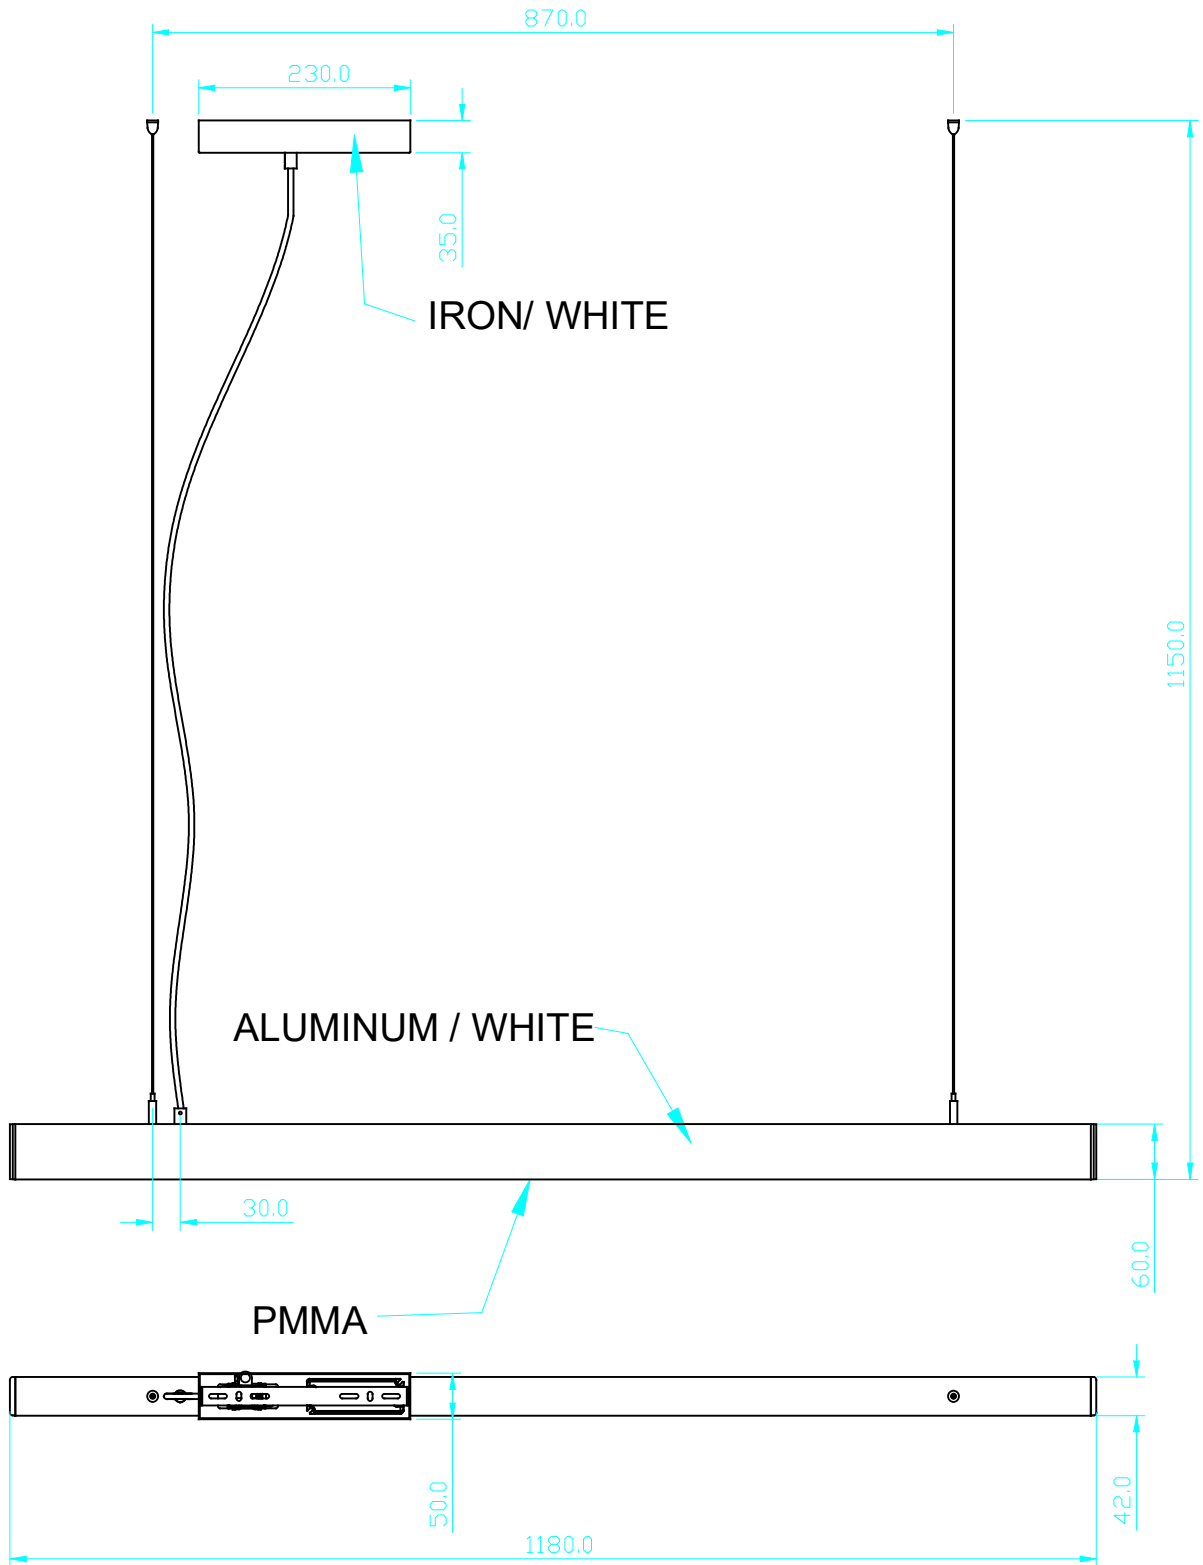

TC-0359-BLA

V0

ILO Pendant

Description

Linear lighting for indoor use.

For downlighting. Structure material: Aluminium. Structure finish: Matt white. Diffuser material: Acrylic. Diffuser finish: Tinted. Warranty: 2 Years.

Energy Efficiency: LED A++

EAN Code: 8435381458942

Net Weight (Kg): 1.750

Weight in Kg (packaged): 2.322

Packing: 140 x 1210 x 75

Masterbox: 6

The photograph may not match the reference exactly. Please read the product description to identify the finish.