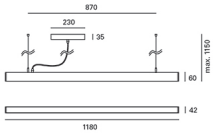

TECHNICAL CHARACTERISTICS

Light source

Light source: LED EDISON

Output (W): 25W

Total power consumption (W): 27,9W

Color temperature: Warm White - 3000K

CRI: 80

Photobiological risk: RG0

Real Lumen: 1773

Qty Leds: 144

Lm/Real W: 64

Life Time: 50.000h L70B30

Bin / Grup: 303

UGR: 20.7

GEAR

Brand: DONE

Gear included: Yes, electronic

Voltage / Frequency: 90-264 VAC

Power Factor: 0.97

Luminaire

Warranty: 2 Years

Logistics

Energy Efficiency: LED A++

EAN Code: 8435381458942

Net Weight (Kg): 1.750

Weight in Kg (packaged): 2.322

Packing: 140 x 1210 x 75

Masterbox: 6

The photograph may not match the reference exactly. Please read the product description to identify the finish.