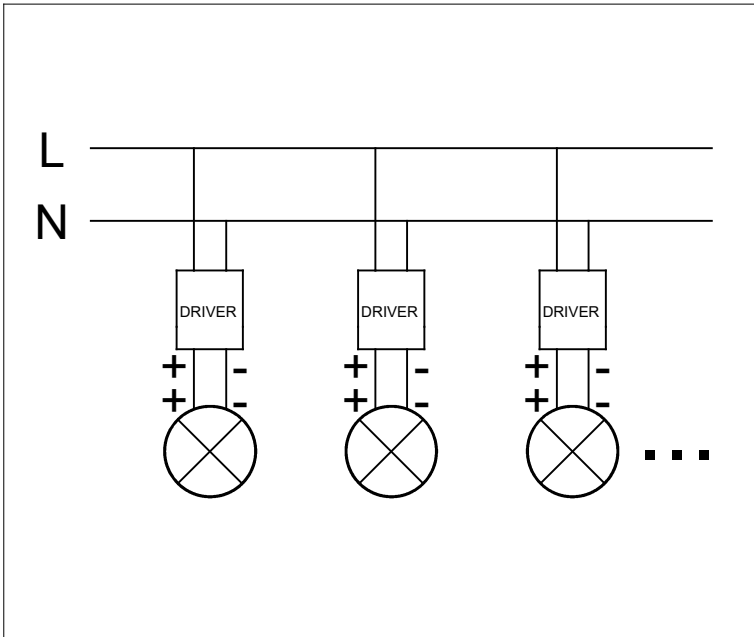

Energy Efficiency: LED A++

EAN Code: 8435381458942

Net Weight (Kg): 1.750

Weight in Kg (packaged): 2.322

Packing: 140 x 1210 x 75

Masterbox: 6

The photograph may not match the reference exactly. Please read the product description to identify the finish.