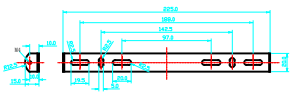

Energy Efficiency: LED A++

EAN Code: 8435381458942

Net Weight (Kg): 1.750

Weight in Kg (packaged): 2.322

Packing: 140 x 1210 x 75

Masterbox: 6

The photograph may not match the reference exactly. Please read the product description to identify the finish.