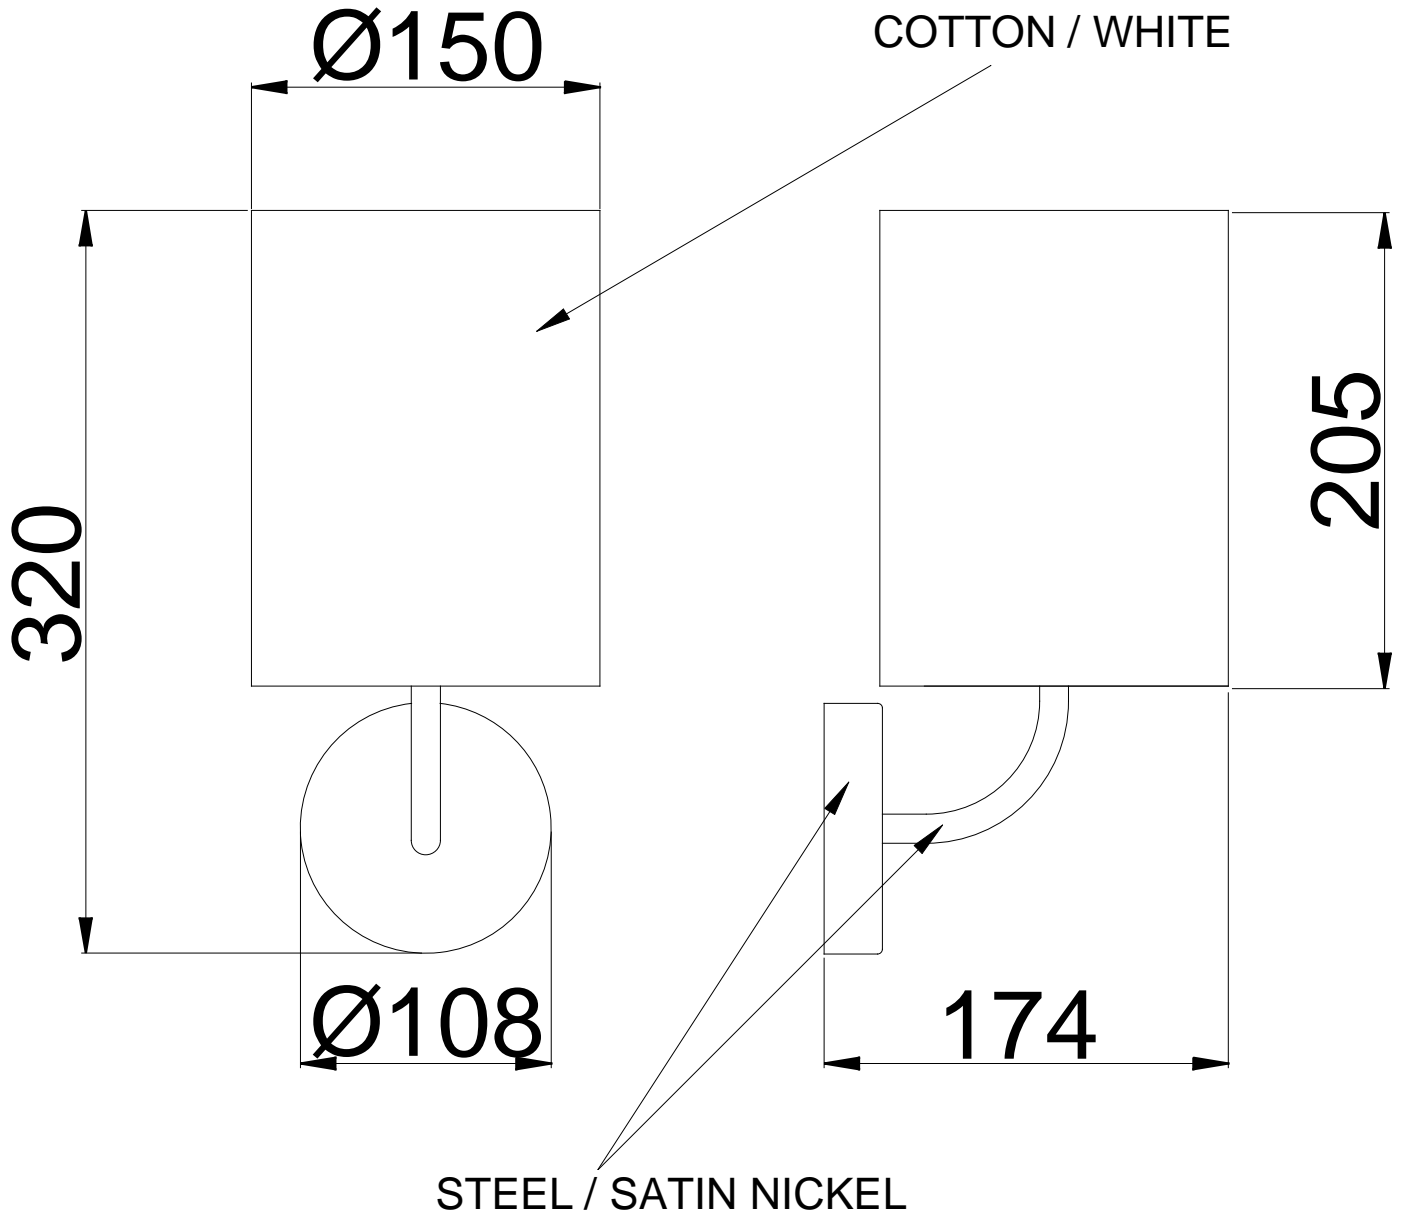

TECHNICAL FEATURES

Luminaire total power : 15W

Voltage / frequency : 100-240V ~ 50/60Hz

Structure material : Steel

Warranty : 5 Years

Structure finish : Satin nickel

Easily recyclable luminaire

Diffuser material : Textile

Diffuser finish : White

Max. size of light bulb : 180/120 mm

Recommended light bulb : E27

LUMINOTECHNIC FEATURES

Lampholder	Quantity	Light source power (W)	Correlated Colour Temperature (CCT)
E27	1	Max. power 15W	-

LOGISTICS

Net weight (kg): 0.46

Packaged weight (kg): 1.18

Packaging: 305mm x 175mm x 245mm

INSTALLATION TEMPLATE

Romi

DE-0381

FOR
LIGHT