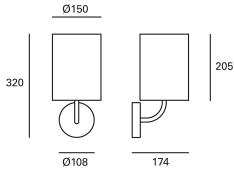

Diffuser finish : White

Max. size of light bulb : 180/120 mm

Recommended light bulb : E27

LUMINOTECHNIC FEATURES

Lampholder	Quantity	Light source power (W)	Correlated Colour Temperature (CCT)
E27	1	Max. power 15W	-

LOGISTICS

Net weight (kg): 0.46

Packaged weight (kg): 1.18

Packaging: 305mm x 175mm x 245mm

INSTALLATION TEMPLATE

Romi

DE-0381

FOR
LIGHT