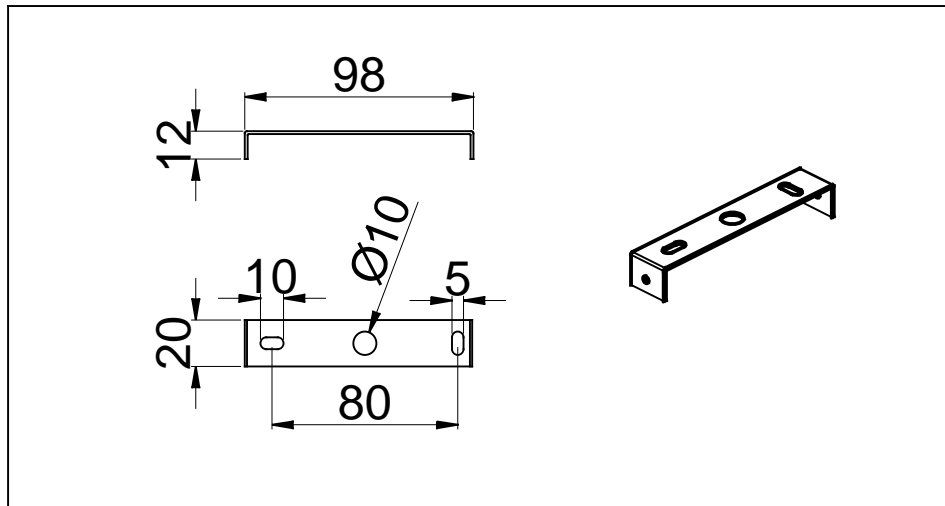

Diffuser finish : White

Max. size of light bulb : 180/120 mm

Recommended light bulb : E27

LUMINOTECHNIC FEATURES

Lampholder	Quantity	Light source power (W)	Correlated Colour Temperature (CCT)
E27	1	Max. power 15W	-

LOGISTICS

Net weight (kg): 0.46

Packaged weight (kg): 1.18

Packaging: 305mm x 175mm x 245mm

INSTALLATION TEMPLATE

Romi

DE-0381

FOR
LIGHT