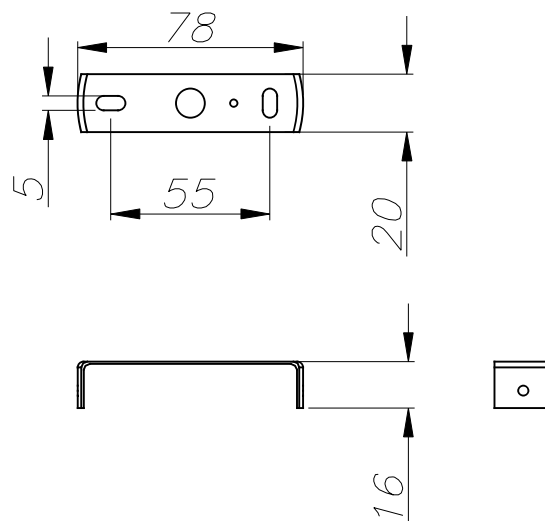

Easily recyclable luminaire

Max. size of light bulb : 64/50 mm

Recommended light bulb : GU10

LUMINOTECHNIC FEATURES

Lampholder	Quantity	Light source power (W)	Correlated Colour Temperature (CCT)
GU10	1	Max. power 8W	-

LOGISTICS

Net weight (kg): 0.21

Packaged weight (kg): 0.29

24 Un

*All material Steel
Tot el material Acer*

Keeper

DE-0479

FOR
LIGHT

55 mm