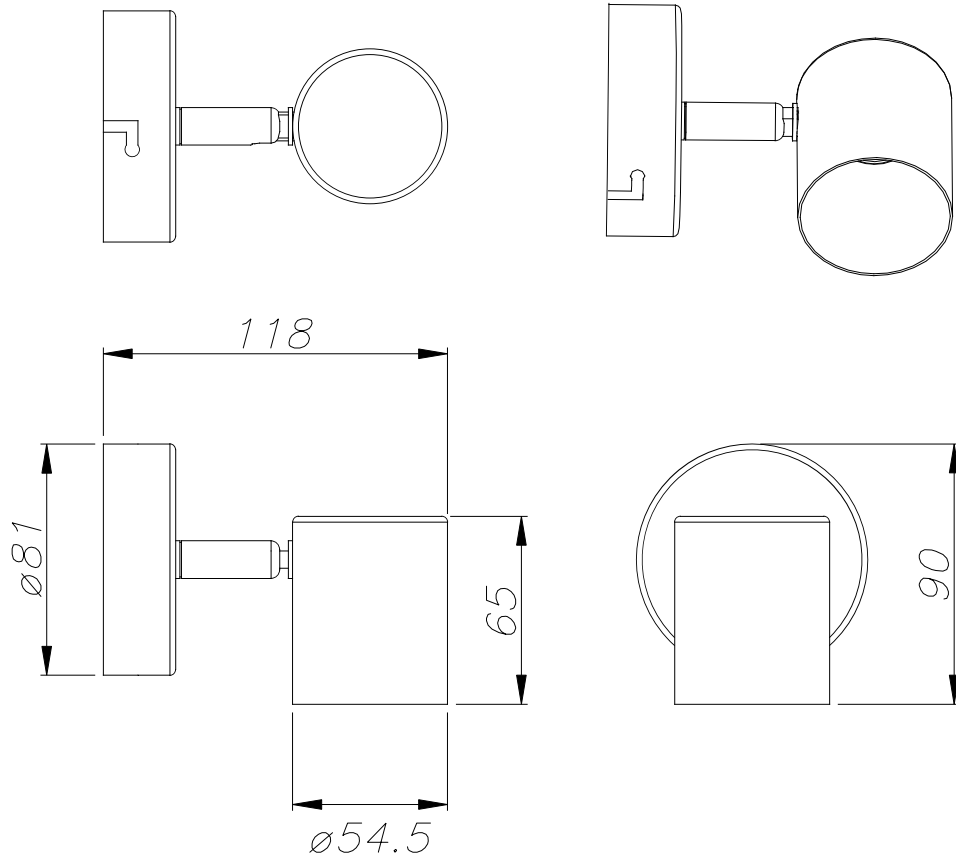

DE-0479-BLA

Spotlights series Keeper Simple GU10 8W White

TECHNICAL FEATURES

Luminaire total power : 8W

Voltage / frequency : 100-240V ~ 50/60Hz

Structure material : Steel

Warranty : 5 Years

Structure finish : White

Easily recyclable luminaire

Max. size of light bulb : 64/50 mm

Recommended light bulb : GU10

LUMINOTECHNIC FEATURES

Lampholder	Quantity	Light source power (W)	Correlated Colour Temperature (CCT)
GU10	1	Max. power 8W	-

LOGISTICS

Net weight (kg): 0.21

Packaged weight (kg): 0.29

24 Un

*All material Steel
Tot el material Acer*

Keeper

DE-0479

FOR
LIGHT

55 mm