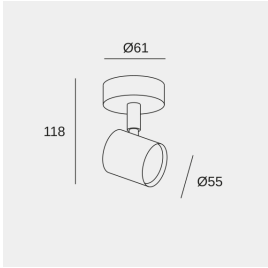

DE-0479-BLA

Spotlights series Keeper Simple GU10 8W White

TECHNICAL FEATURES

Luminaire total power : 8W

Voltage / frequency : 100-240V ~ 50/60Hz

Structure material : Steel

Warranty : 5 Years

Structure finish : White

Easily recyclable luminaire

Max. size of light bulb : 64/50 mm

Recommended light bulb : GU10

LUMINOTECHNIC FEATURES

Lampholder	Quantity	Light source power (W)	Correlated Colour Temperature (CCT)
GU10	1	Max. power 8W	-

LOGISTICS

Net weight (kg): 0.21

Packaged weight (kg): 0.29

24 Un

*All material Steel
Tot el material Acer*

Keeper

DE-0479

FOR
LIGHT

55 mm