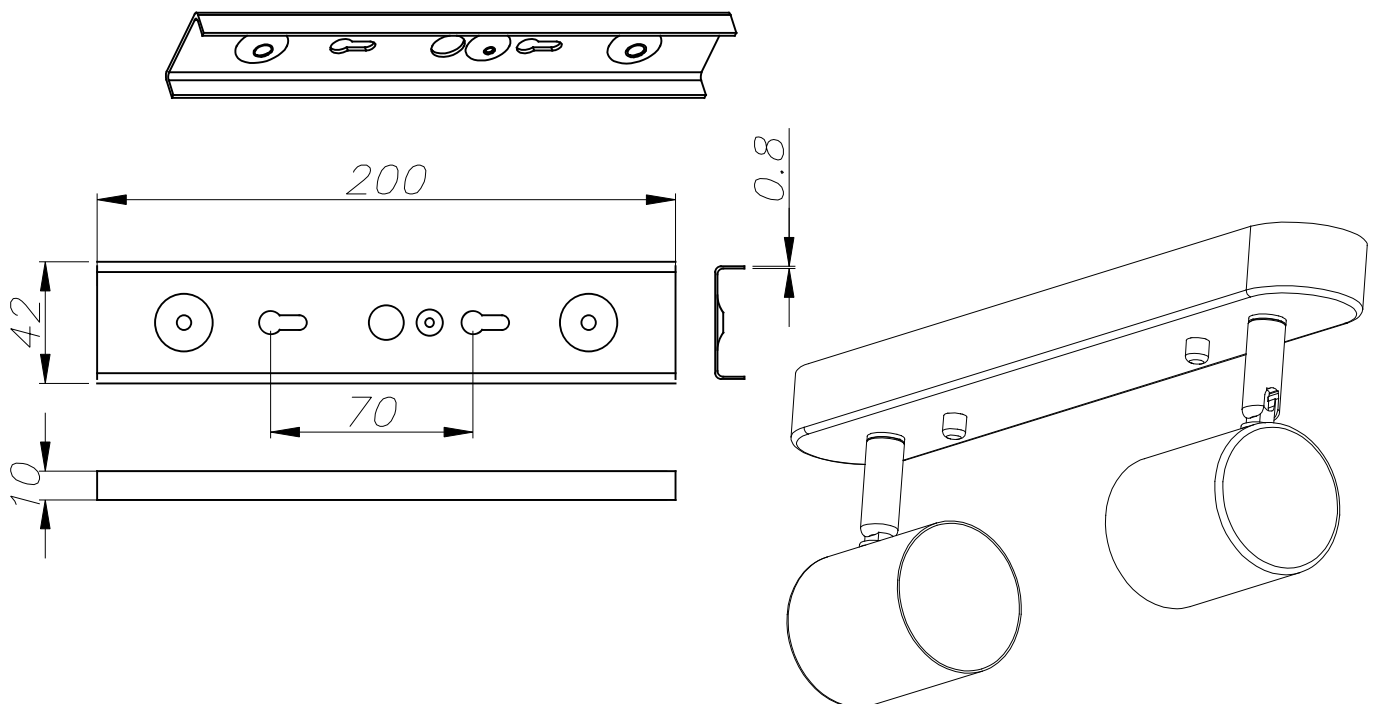

All material Steel
Tot el material Acer