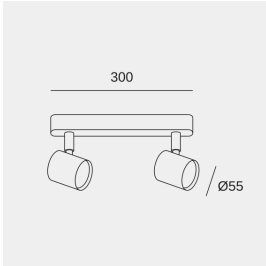

**TECHNICAL FEATURES**

Luminaire total power : 16W

Voltage / frequency : 100-240V ~ 50/60Hz

Structure material : Steel

Warranty : 5 Years

Structure finish : White

Easily recyclable luminaire

Max. size of light bulb : 64/50 mm

Recommended light bulb : GU10

**LUMINOTECHNIC FEATURES**

Lampholder	Quantity	Light source power (W)	Correlated Colour Temperature (CCT)
GU10	2	Max. power 8W	-

**LOGISTICS**

Net weight (kg): 0.5

Packaged weight (kg): 0.63