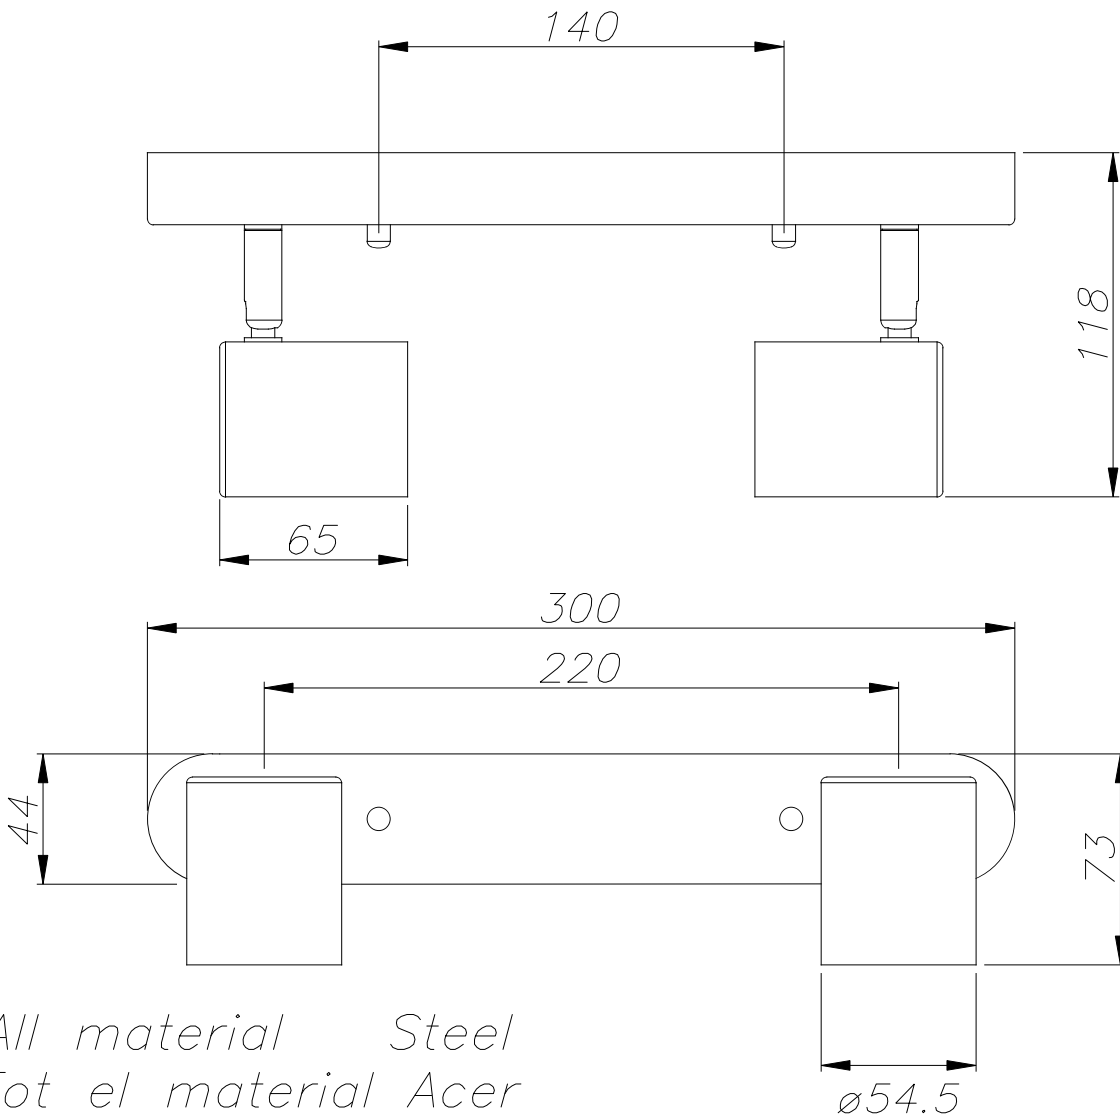

**TECHNICAL FEATURES**

Luminaire total power : 16W

Voltage / frequency : 100-240V ~ 50/60Hz

Structure material : Steel

Warranty : 5 Years

Structure finish : White

Easily recyclable luminaire

Max. size of light bulb : 64/50 mm

Recommended light bulb : GU10

**LUMINOTECHNIC FEATURES**

Lampholder	Quantity	Light source power (W)	Correlated Colour Temperature (CCT)
GU10	2	Max. power 8W	-

**LOGISTICS**

Net weight (kg): 0.5

Packaged weight (kg): 0.63