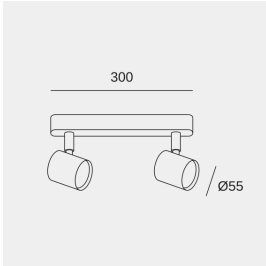

TECHNICAL FEATURES

Luminaire total power : 16W

Structure material : Steel

Structure finish : Black

Max. size of light bulb : 64/50 mm

Recommended light bulb : GU10

Voltage / frequency : 100-240V ~ 50/60Hz

Warranty : 5 Years

Easily recyclable luminaire

LUMINOTECHNIC FEATURES

Lampholder	Quantity	Light source power (W)	Correlated Colour Temperature (CCT)
GU10	2	Max. power 8W	-

LOGISTICS

Net weight (kg): 0.5

Packaged weight (kg): 0.63

All material Steel
 Tot el material Acer

Keeper

DE-0480

FOR
LIGHT