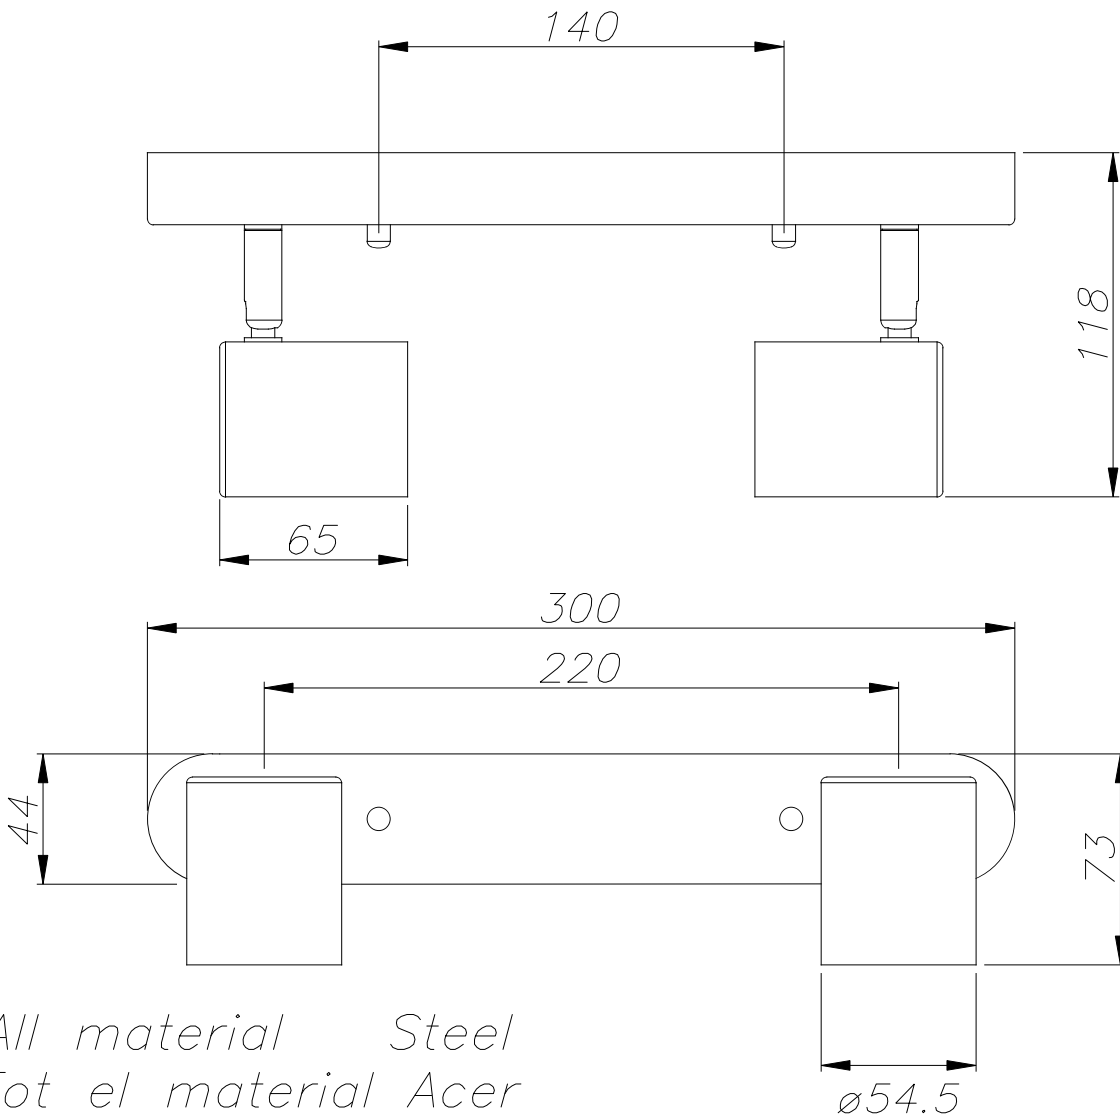

TECHNICAL FEATURES

Luminaire total power : 16W

Structure material : Steel

Structure finish : Black

Max. size of light bulb : 64/50 mm

Recommended light bulb : GU10

Voltage / frequency : 100-240V ~ 50/60Hz

Warranty : 5 Years

Easily recyclable luminaire

LUMINOTECHNIC FEATURES

Lampholder	Quantity	Light source power (W)	Correlated Colour Temperature (CCT)
GU10	2	Max. power 8W	-

LOGISTICS

Net weight (kg): 0.5

Packaged weight (kg): 0.63

All material Steel
 Tot el material Acer

Keeper

DE-0480

FOR
LIGHT