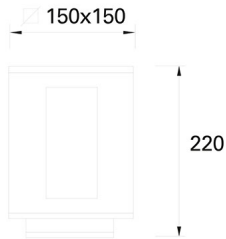

Alfil

PX-0033-ANT

Bollard IP44 Alfil E27 15W Urban grey

TECHNICAL FEATURES

IP44 IK06

Luminaire total power : 15W

Voltage / frequency : 100-240V ~ 50/60Hz

Structure material : Aluminium

Warranty : 5 Years

Structure finish : Urban grey

Easily recyclable luminaire

Diffuser material : Glass

Diffuser finish : Matt

Max. size of light bulb : 110/NA mm

Recommended light bulb : E27

LUMINOTECHNIC FEATURES

Lampholder	Quantity	Light source power (W)	Correlated Colour Temperature (CCT)
E27	1	Max. power 15W	-

LOGISTICS

Net weight (kg): 1.75

Packaged weight (kg): 1.99

Packaging: 155mm x 155mm x 230mm