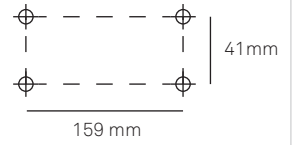

Resistant to marine environments : No

Easily recyclable luminaire

LUMINOTECHNIC FEATURES

Lampholder	Quantity	Light source power (W)	Correlated Colour Temperature (CCT)
GU10	1	Max. power 8W	-

LOGISTICS

Net weight (kg): 1.44

Packaged weight (kg): 1.78

Packaging: 540mm x 130mm x 185mm

4 Un

Kala

PX-0102 PX-0103

FOR
LIGHT

ø12

1

2

3

$\text{Ømin} = 5.7\text{mm}$
 $\text{Ømax} = 6.7\text{mm}$

4

5

6

GU10

7