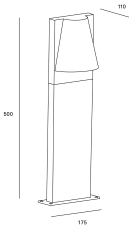

Kala 500mm

Francesc Vilaró

PX-0102-ANT

Bollard IP44 Kala 500mm GU10 8W Urban grey

TECHNICAL FEATURES

IP44

Luminaire total power : 8W

Structure material : Aluminium

Structure finish : Urban grey

Diffuser material : Glass

Diffuser finish : Semitransparent

Max. size of light bulb : 55/ø50 mm

Recommended light bulb : GU10

Voltage / frequency : 100-240V ~ 50/60Hz

Warranty : 5 Years

Resistant to marine environments : No

Easily recyclable luminaire

LUMINOTECHNIC FEATURES

Lampholder	Quantity	Light source power (W)	Correlated Colour Temperature (CCT)
GU10	1	Max. power 8W	-

LOGISTICS

Net weight (kg): 1.44

Packaged weight (kg): 1.78

Packaging: 540mm x 130mm x 185mm

4 Un

Kala

PX-0102 PX-0103

FOR
LIGHT

ø12

1