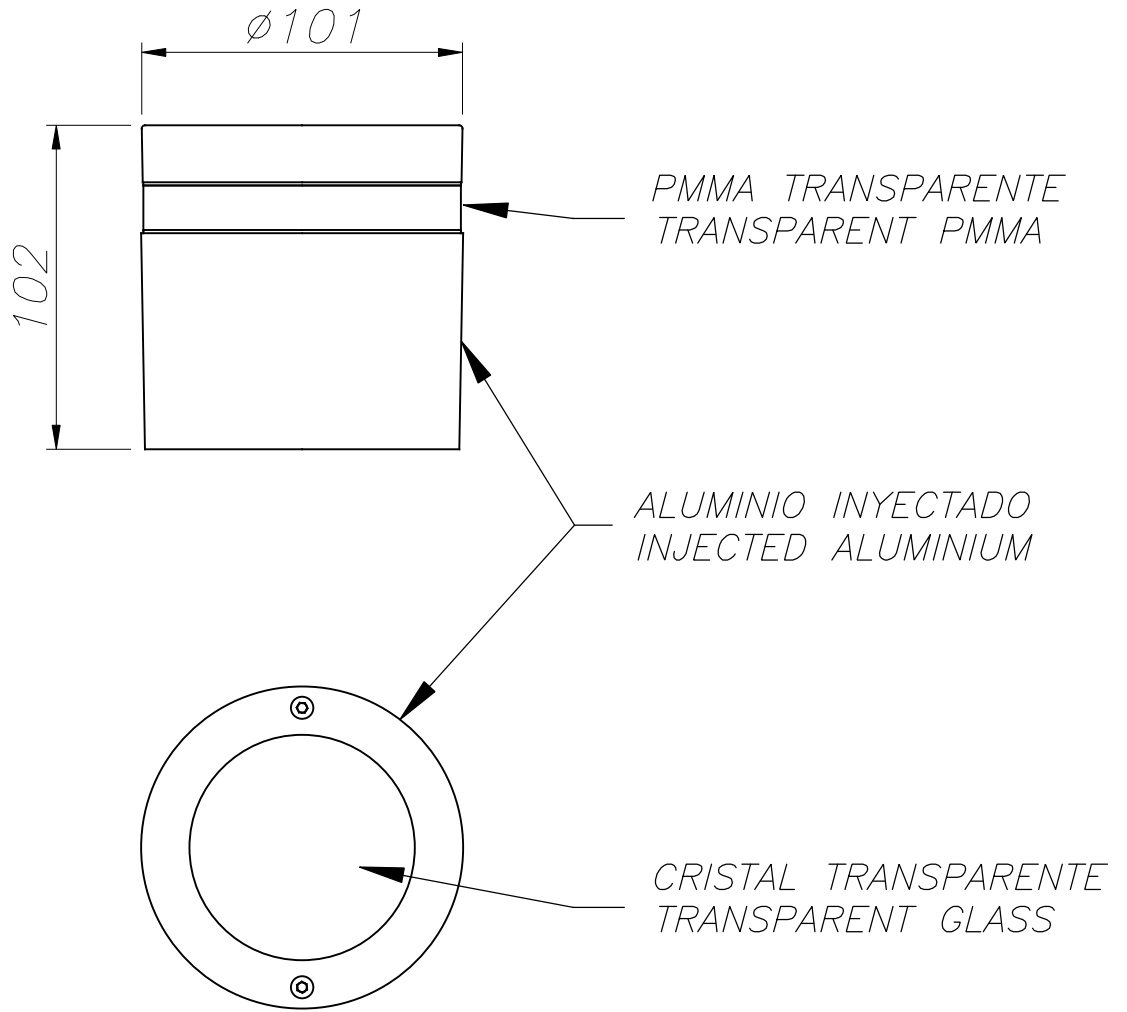

PX-0464-GRI

Surface-mounted ceiling light IP54 Selene GU10 8W Grey

TECHNICAL FEATURES

IP54 IK09

Luminaire total power : 8W

Structure material : Aluminium

Structure finish : Grey

Diffuser material : Glass, Methacrylate

Diffuser finish : Transparent

Max. size of light bulb : 52/50 mm

Recommended light bulb : GU10

Voltage / frequency : 100-240V ~ 50/60Hz

Warranty : 2 Years

Resistant to marine environments : No

Easily recyclable luminaire

LUMINOTECHNIC FEATURES

Lampholder	Quantity	Light source power (W)	Correlated Colour Temperature (CCT)
GU10	1	Max. power 8W	-

LOGISTICS

Net weight (kg): 0.36

Packaged weight (kg): 0.48

Packaging: 110mm x 110mm x 140mm

PLANTILLA DE INSTALACIÓN
INSTALLATION TEMPLATE

Selene

PX-0464

FOR
LIGHT

50 mm

1