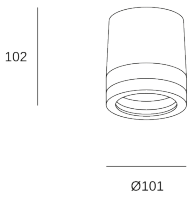

Selene

PX-0464-GRI

Ceiling fixture IP54 Selene GU10 8W Grey

TECHNICAL FEATURES

IP54 IK09

Luminaire total power : 8W

Structure material : Aluminium

Structure finish : Grey

Diffuser material : Glass, Methacrylate

Diffuser finish : Transparent

Max. size of light bulb : 52/50 mm

Recommended light bulb : GU10

Voltage / frequency : 100-240V/50-60Hz

Warranty : 5 Years

Resistant to marine environments : No

LUMINOTECHNIC FEATURES

Lampholder	Quantity	Light source power (W)	Correlated Colour Temperature (CCT)
GU10	1	Max. power 8W	-

LOGISTICS

Net weight (kg): 0.36

Packaged weight (kg): 0.48

Packaging: 110mm x 110mm x 140mm