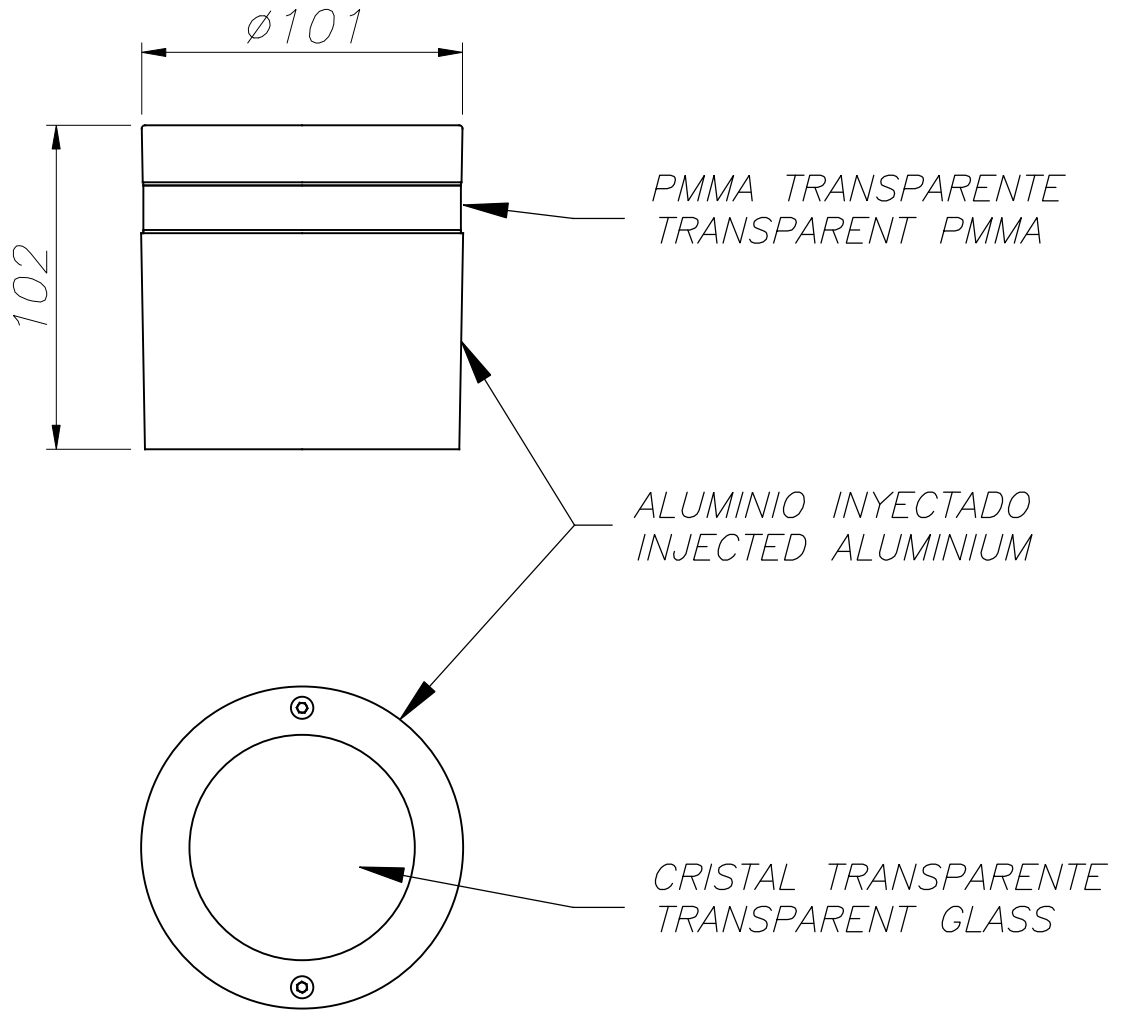

Selene

PX-0464-GRI

Ceiling fixture IP54 Selene GU10 8W Grey

TECHNICAL FEATURES

IP54 IK09

Luminaire total power : 8W

Structure material : Aluminium

Structure finish : Grey

Diffuser material : Glass, Methacrylate

Diffuser finish : Transparent

Max. size of light bulb : 52/50 mm

Recommended light bulb : GU10

Voltage / frequency : 100-240V/50-60Hz

Warranty : 5 Years

Resistant to marine environments : No

LUMINOTECHNIC FEATURES

Lampholder	Quantity	Light source power (W)	Correlated Colour Temperature (CCT)
GU10	1	Max. power 8W	-

LOGISTICS

Net weight (kg): 0.36

Packaged weight (kg): 0.48

Packaging: 110mm x 110mm x 140mm

PLANTILLA DE INSTALACIÓN
INSTALLATION TEMPLATE

Selene

PX-0464

FOR
LIGHT