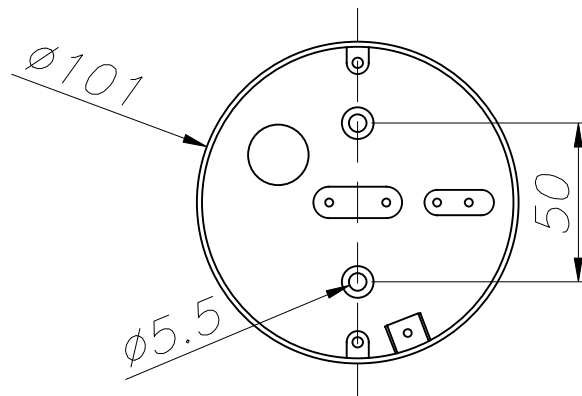

Diffuser material : Glass, Methacrylate

Diffuser finish : Transparent

Max. size of light bulb : 52/50 mm

Recommended light bulb : GU10

Voltage / frequency : 100-240V/50-60Hz

Warranty : 5 Years

Resistant to marine environments : No

LUMINOTECHNIC FEATURES

Lampholder	Quantity	Light source power (W)	Correlated Colour Temperature (CCT)
GU10	1	Max. power 8W	-

LOGISTICS

Net weight (kg): 0.36

Packaged weight (kg): 0.48

Packaging: 110mm x 110mm x 140mm

PLANTILLA DE INSTALACIÓN
INSTALLATION TEMPLATE

Selene

PX-0464

FOR
LIGHT