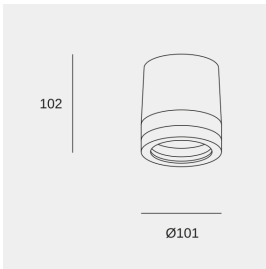

PX-0464-GRI

Surface-mounted ceiling light IP54 Selene GU10 8W Grey

TECHNICAL FEATURES

IP54 IK09

Luminaire total power : 8W

Structure material : Aluminium

Structure finish : Grey

Diffuser material : Glass, Methacrylate

Diffuser finish : Transparent

Max. size of light bulb : 52/50 mm

Recommended light bulb : GU10

Voltage / frequency : 100-240V ~ 50/60Hz

Warranty : 2 Years

Resistant to marine environments : No

Easily recyclable luminaire

LUMINOTECHNIC FEATURES

Lampholder	Quantity	Light source power (W)	Correlated Colour Temperature (CCT)
GU10	1	Max. power 8W	-

LOGISTICS

Net weight (kg): 0.36

Packaged weight (kg): 0.48

Packaging: 110mm x 110mm x 140mm