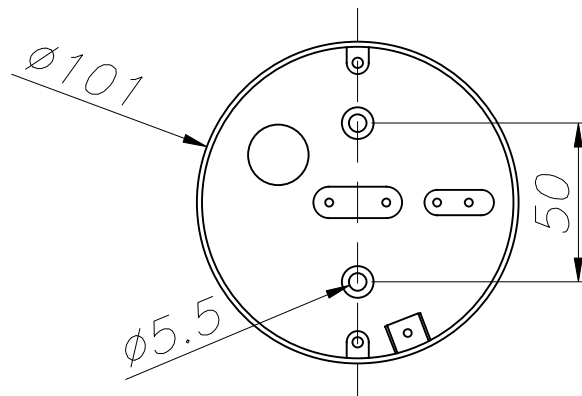

PX-0464-GRI

Surface-mounted ceiling light IP54 Selene GU10 8W Grey

TECHNICAL FEATURES

IP54 IK09

Luminaire total power : 8W

Structure material : Aluminium

Structure finish : Grey

Diffuser material : Glass, Methacrylate

Diffuser finish : Transparent

Max. size of light bulb : 52/50 mm

Recommended light bulb : GU10

Voltage / frequency : 100-240V ~ 50/60Hz

Warranty : 2 Years

Resistant to marine environments : No

Easily recyclable luminaire

LUMINOTECHNIC FEATURES

Lampholder	Quantity	Light source power (W)	Correlated Colour Temperature (CCT)
GU10	1	Max. power 8W	-

LOGISTICS

Net weight (kg): 0.36

Packaged weight (kg): 0.48

Packaging: 110mm x 110mm x 140mm

PLANTILLA DE INSTALACIÓN
INSTALLATION TEMPLATE

Selene

PX-0464

FOR
LIGHT

50 mm

1