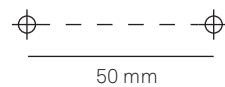

Selene

PX-0464

FOR
LIGHT