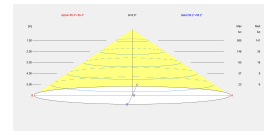

LOGISTICS

Net weight (kg): 0.62

Packaged weight (kg): 0.77

Packaging: 310mm x 45mm x 310mm