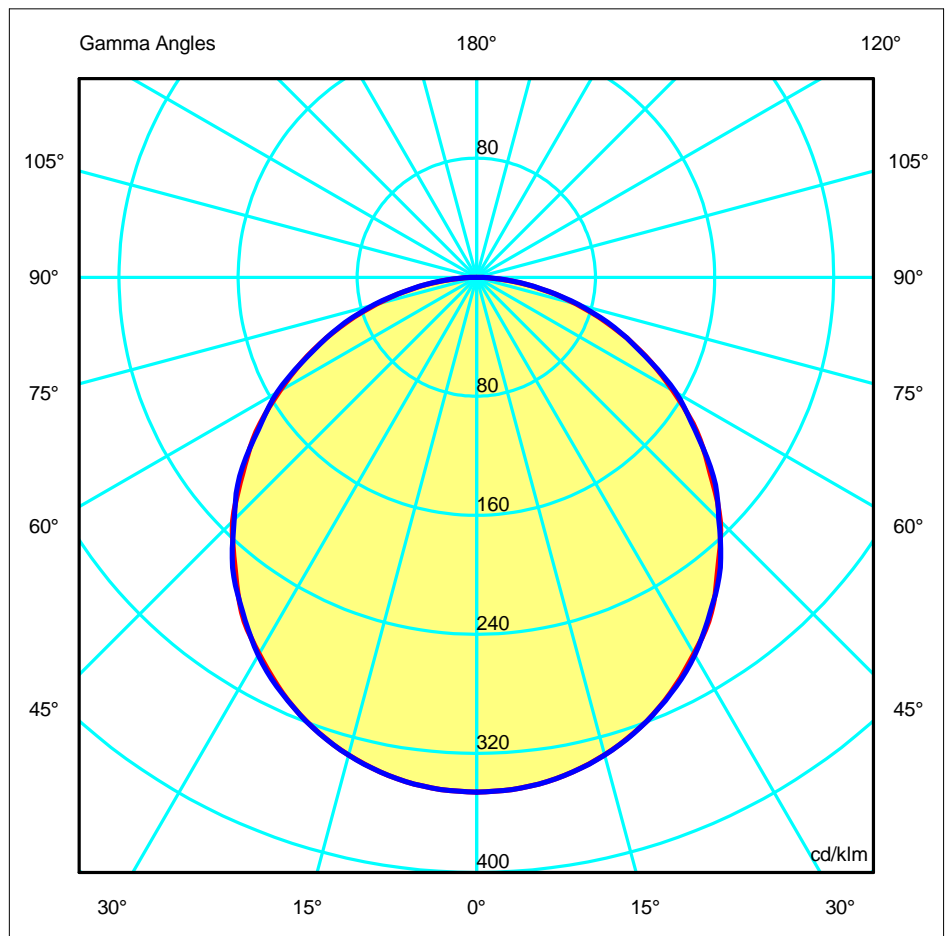

Luminaire

Code TC-0203-BLA
Name Empotrable EASY led 22W 3000K

Measur.

Code TC-0203-BLA
Name Empotrable EASY led 22W 3000K

Luminaire Flux	1692.01 lm	Luminaire Power	23.00 W	Efficacy	73.57 lm/W	Efficiency	100.00%
Lamps Flux	1692.01 lm	Maximum value	345.91 cd/klm	Position	C=0.00 G=0.00	CG	Double Symmetrical
Round Luminaire		Diam.	295 mm	Height	4 mm		
Round Luminous Area		Diam.	250 mm	Height	0 mm		
Horizontal Luminous Area	0.049087 m2			Emitting area on Plane 180°		0.000000 m2	
Emitting area on Plane 0°	0.000000 m2			Emitting area on Plane 270°		0.000000 m2	
Emitting area on Plane 90°	0.000000 m2			Glare area at 76°		0.011875 m2	
Coordinate system	CG			Symmetry Type		Double Symmetrical	
Date	19-09-2016			Maximum Gamma Angle		90	
Measurement Distance	0.00			Measurement Flux		1692.01 lm	
Operator	Asselum T2			Source Voltage [V]			
Temperature	25.00 °C			Source current [A]			
Humidity	60.00 %			Photocell			
Notes							

Luminaire Lamps					
Line	Code	Name	Flux [lm]	Pow. [W]	Q.ty
	TC-0203-BLA	TC-0203-BLA - 23.00 W	1692.01	23.00	1
C.I.E.	46 78 95 100 100	D DIN 5040	A30		
F UTE	1.00 E	B NBN	BZ 5		

Diam=295mm

C Halfplanes
180.0 — 0.0
270.0 — 90.0

ULOR 0.00 %
DLOR 100.00 %
RN 0.00 %