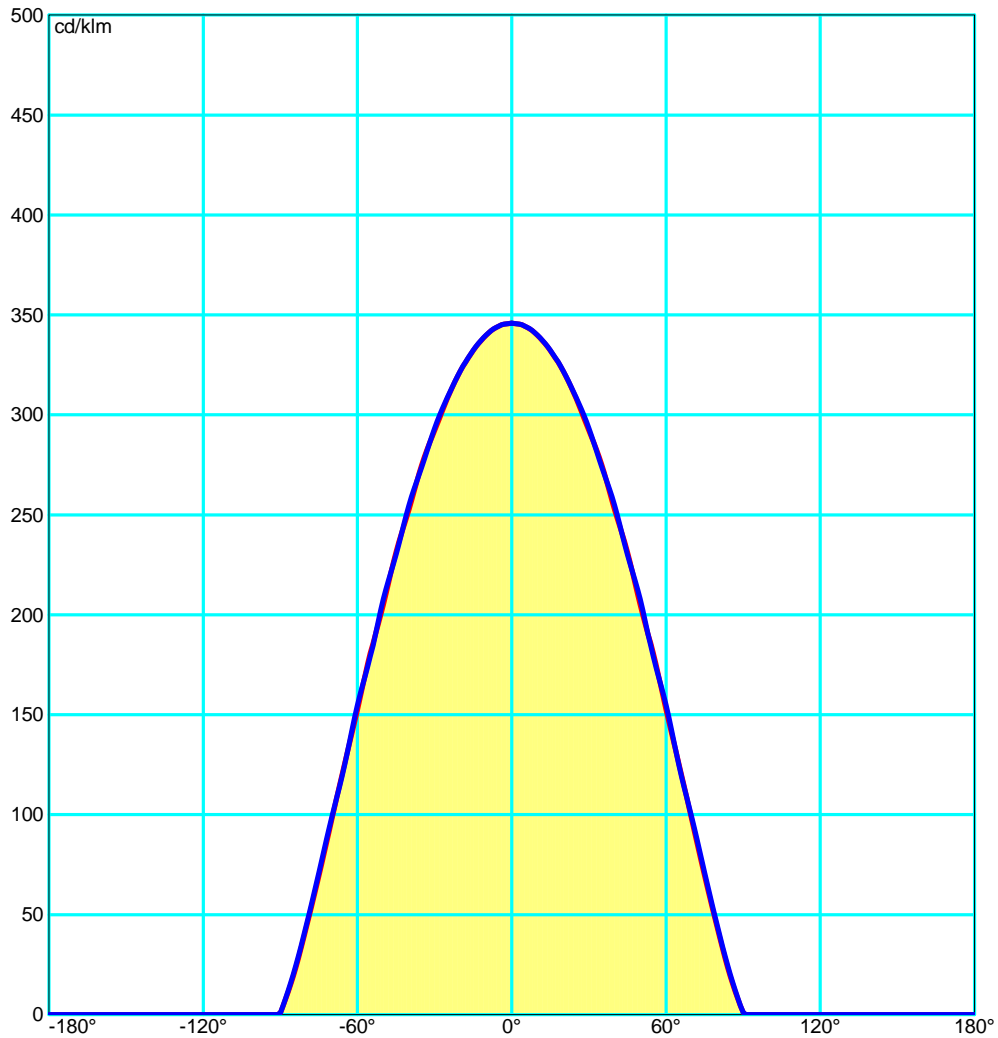

C Halfplanes

180.0 ———— 0.0
270.0 ———— 90.0