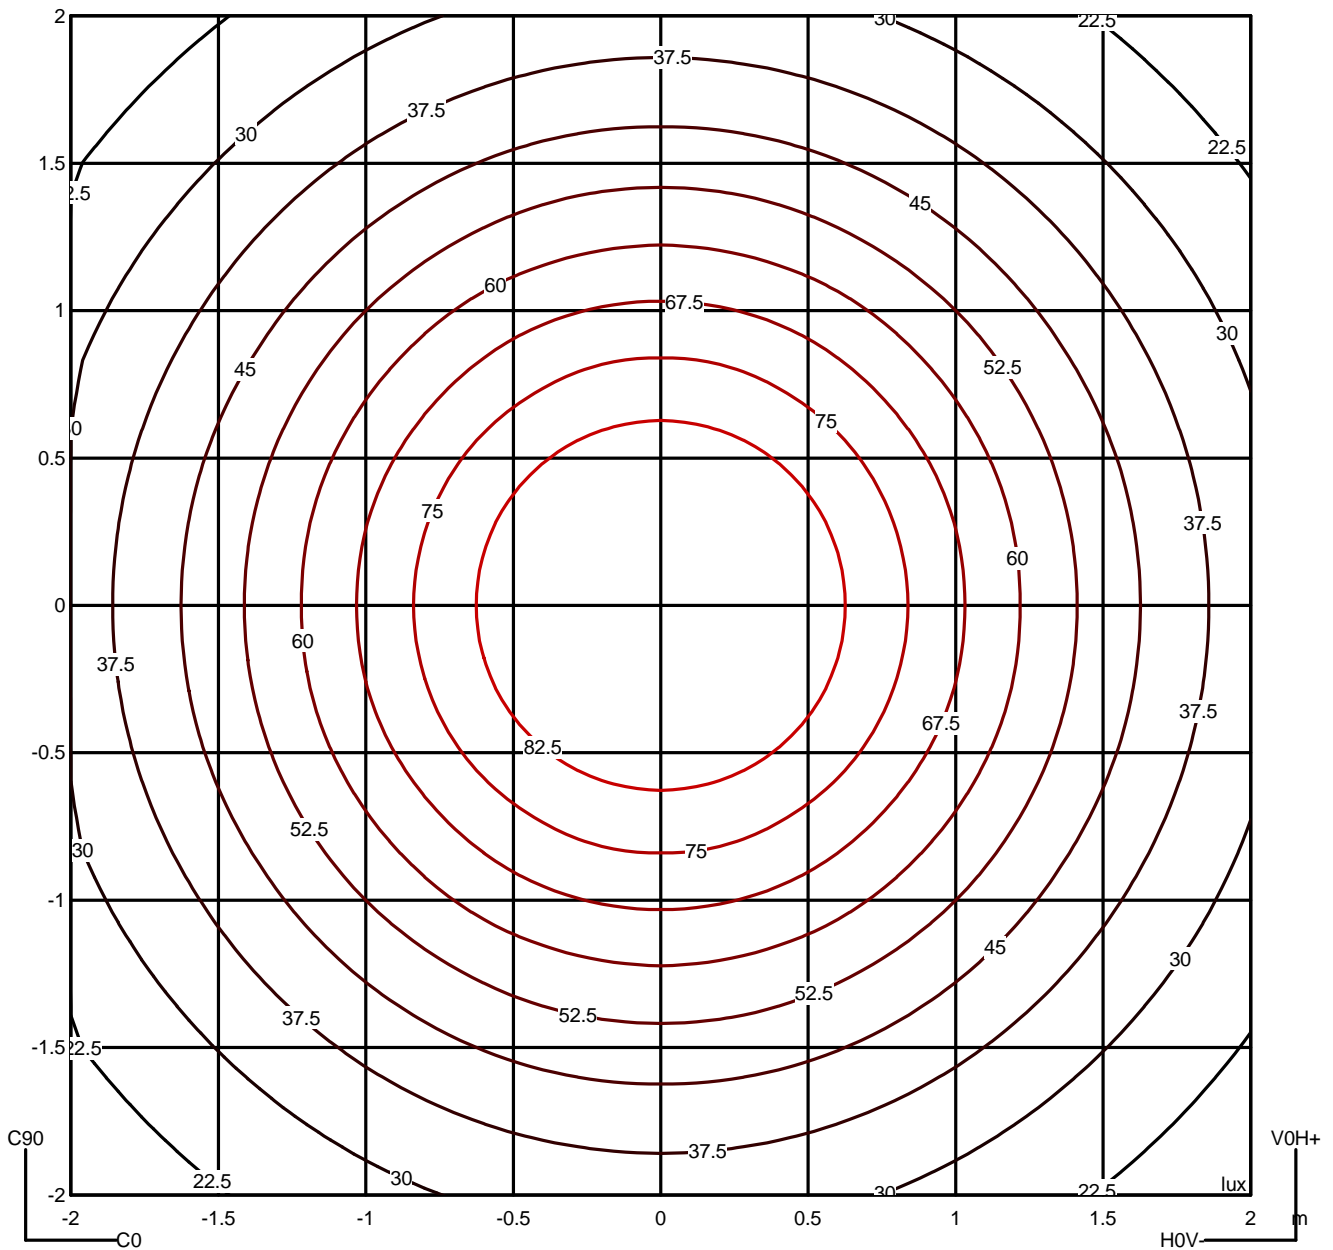

**Luminaire**  
 Code TC-0203-BLA  
 Name Empotrable EASY led 22W 3000K  
**Measurement**  
 Code TC-0203-BLA  
 Name Empotrable EASY led 22W 3000K

Luminaire Flux	1692.01 lm	Luminaire Power	23.00 W	Efficacy	73.57 lm/W	Efficiency	100.00%
Lamps Flux	1692.01 lm	Maximum value	345.91 cd/klm	Position	C=0.00 G=0.00	CG	Double Symmetrical

**PERCENTAGE ISOCANDLES**

Projection: Equal Area SLI (glare) 6.3 Tight Tilting Angle:0°

**Luminaire**

Code TC-0203-BLA  
 Name Empotrable EASY led 22W 3000K

**Measurum.**

Code TC-0203-BLA  
 Name Empotrable EASY led 22W 3000K

Luminaire Flux	1692.01 lm	Luminaire Power	23.00 W	Efficacy	73.57 lm/W	Efficiency	100.00%
Lamps Flux	1692.01 lm	Maximum value	345.91 cd/klm	Position	C=0.00 G=0.00	CG	Double Symmetrical

Isolux (Floor)

Luminaire position X=0.00m Y=0.00m Z=2.50m