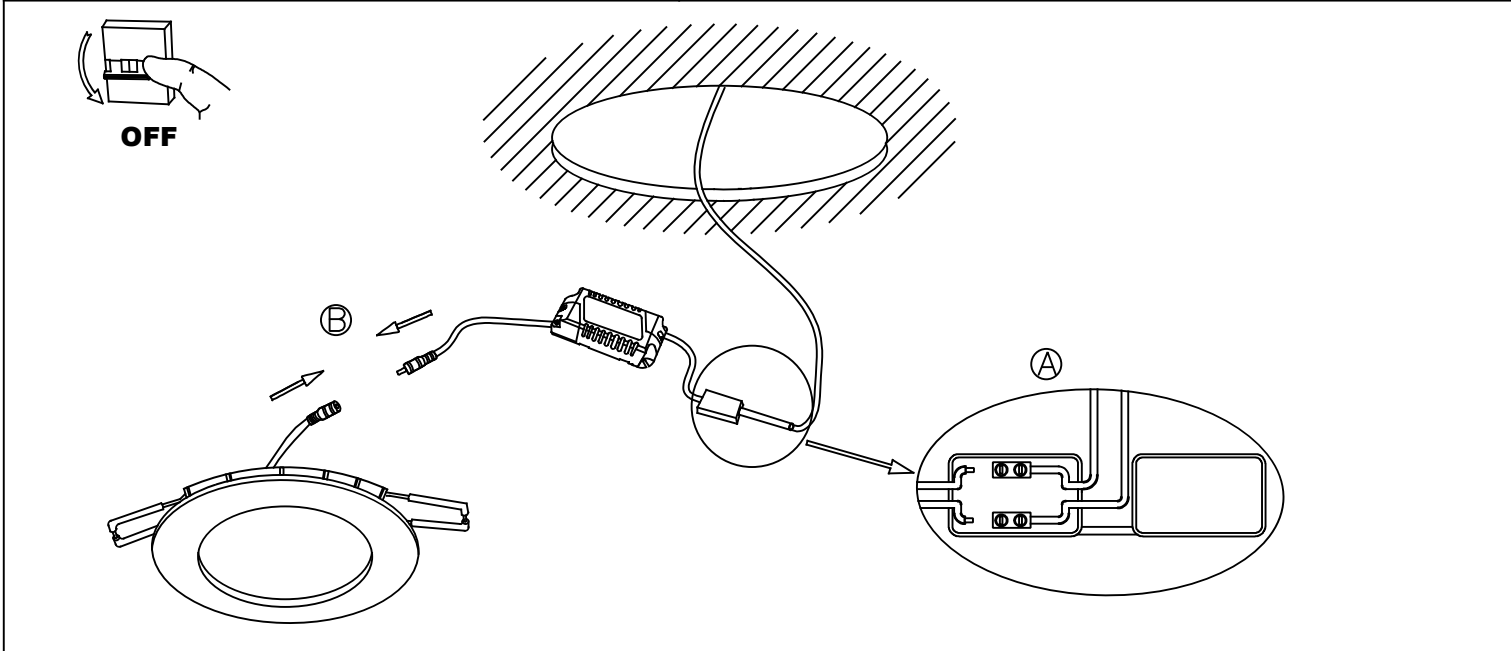

ES) BLOQUE DE CONEXIÓN A RED QUE SE DEBE UTILIZAR (no incluido);
EN) MAINS TERMINAL BLOCK REQUIRED (not included);
FR) BORNIER DE RACCORDEMENT AU RESEAU REQUIS (non inclus);
DE) NOTWENDIGE VERBINDUNGSDOSE FÜR DEN NETZANSCHLUSS (nicht inklusive);