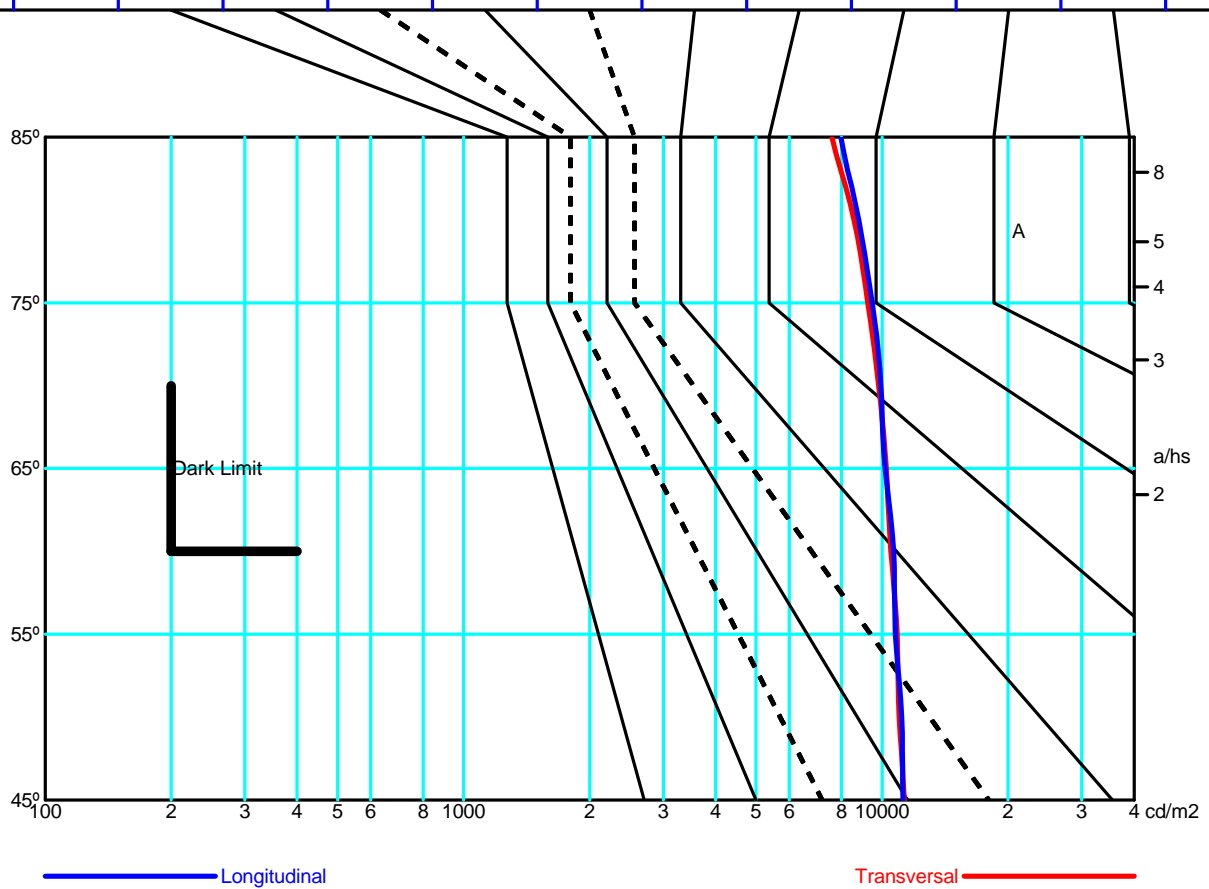

Luminaire

Code TC-0203-BLA
Name Empotrable EASY led 22W 3000K

Measurement

Code TC-0203-BLA
Name Empotrable EASY led 22W 3000K

Luminaire Flux	1692.01 lm	Luminaire Power	23.00 W	Efficacy	73.57 lm/W	Efficiency	100.00%
Lamps Flux	1692.01 lm	Maximum value	345.91 cd/klm	Position	C=0.00 G=0.00	CG	Double Symmetrical

		Average Luminance [cd/m²]									
		45°	50°	55°	60°	65°	70°	75°	80°	85°	
0.0°	11288	10985	10864	10499	10229	9818	9245	8569	7584	---	
90.0°	11222	11140	10761	10659	10166	9942	9466	8792	7962	---	

Flush mounted or longitudinal view												
		Illumination(lx)										
A	A	2000	1000	750	500		<300					1.15
B	1		2000	1500	1000	750	500	<300				1.5
C					2000		1000	500	<300			1.85
D	2						2000	1000	500	<300		2.2
E	3							2000	1000	500	<300	2.55