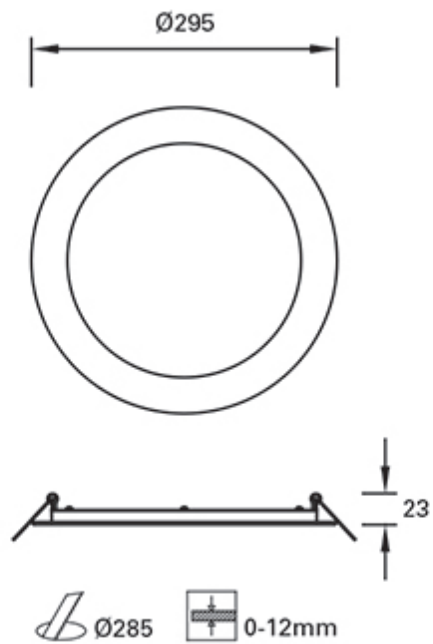

Real lumens : 1692

Nominal lumens : 2160

Real lm/W : 77

Lens / reflector angle : HORIZONTAL 113°

Structure material : Aluminium

Structure finish : White

Diffuser material : Acrylic

Diffuser finish : Opal

MacAdam steps: 3

Photobiological risk: RG1

Lampholder	Quantity	Light source power (W)	Correlated Colour Temperature (CCT)
LED	1	19.7W	3000K

**LOGISTICS**

Net weight (kg): 0.62

Packaged weight (kg): 0.77

Packaging: 310mm x 45mm x 310mm

**Luminaire**

Code TC-0203-BLA  
 Name Empotrable EASY led 22W 3000K

**Measur.**

Code TC-0203-BLA  
 Name Empotrable EASY led 22W 3000K

Luminaire Flux	1692.01 lm	Luminaire Power	23.00 W	Efficacy	73.57 lm/W	Efficiency	100.00%
Lamps Flux	1692.01 lm	Maximum value	345.91 cd/klm	Position	C=0.00 G=0.00	CG	Double Symmetrical
Round Luminaire		Diam.	295 mm	Height	4 mm		
Round Luminous Area		Diam.	250 mm	Height	0 mm		
Horizontal Luminous Area	0.049087 m2			Emitting area on Plane 180°		0.000000 m2	
Emitting area on Plane 0°	0.000000 m2			Emitting area on Plane 270°		0.000000 m2	
Emitting area on Plane 90°	0.000000 m2			Glare area at 76°		0.011875 m2	
Coordinate system	CG			Symmetry Type		Double Symmetrical	
Date	19-09-2016			Maximum Gamma Angle		90	
Measurement Distance	0.00			Measurement Flux		1692.01 lm	
Operator	Asselum T2			Source Voltage [V]			
Temperature	25.00 °C			Source current [A]			
Humidity	60.00 %			Photocell			
Notes							