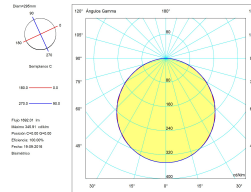

LOGISTICS

Net weight (kg): 0.62

Packaged weight (kg): 0.77

Packaging: 310mm x 45mm x 310mm