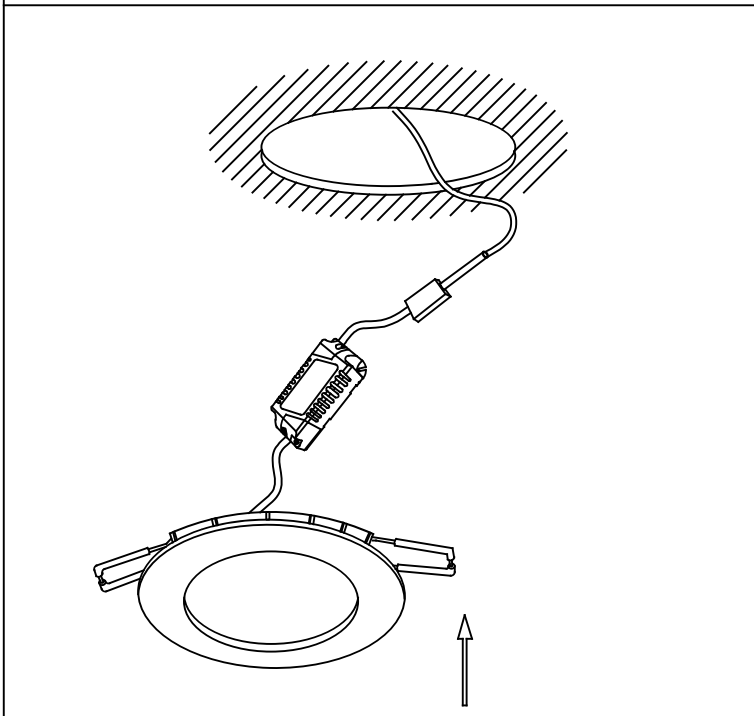

ES) BLOQUE DE CONEXIÓN A RED QUE SE DEBE UTILIZAR (no incluido);
EN) MAINS TERMINAL BLOCK REQUIRED (not included);
FR) BORNIER DE RACCORDEMENT AU RESEAU REQUIS (non inclus);
DE) NOTWENDIGE VERBINDUNGSDOSE FÜR DEN NETZANSCHLUSS (nicht inklusive);