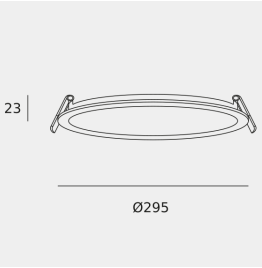

**Easy Round Ø295mm TC-0203-BLA**

LedsC4 Team

Recessed ceiling lights Easy Round Ø295mm LED 22W 3000K ON-OFF White IN IP20 / OUT IP54  
2160.00

**TECHNICAL FEATURES**

IN IP20 / OUT IP54

Luminaire total power : 22W

Real lumens : 1692

Nominal lumens : 2160

Real lm/W : 77

Lens / reflector angle : HORIZONTAL 113°

Structure material : Aluminium

Structure finish : White

Diffuser material : Acrylic

Diffuser finish : Opal