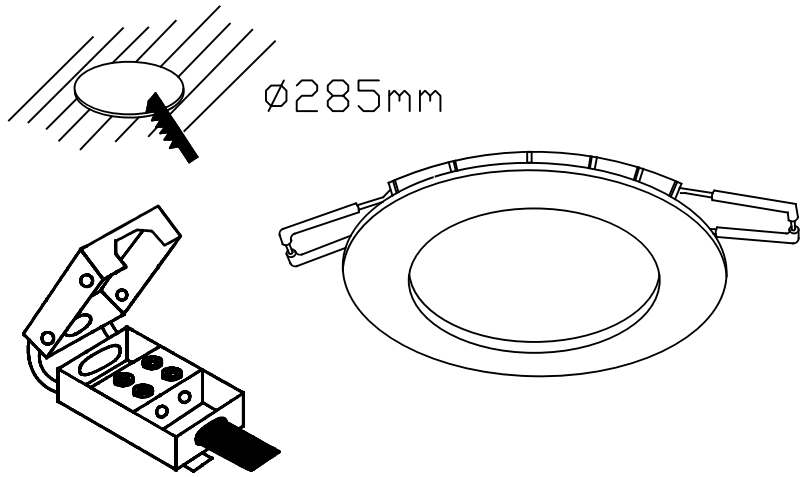

ES) BLOQUE DE CONEXIÓN A RED QUE SE DEBE UTILIZAR (no incluido);
EN) MAINS TERMINAL BLOCK REQUIRED (not included);
FR) BORNIER DE RACCORDEMENT AU RESEAU REQUIS (non inclus);
DE) NOTWENDIGE VERBINDUNGSDOSE FÜR DEN NETZANSCHLUSS (nicht inklusive);