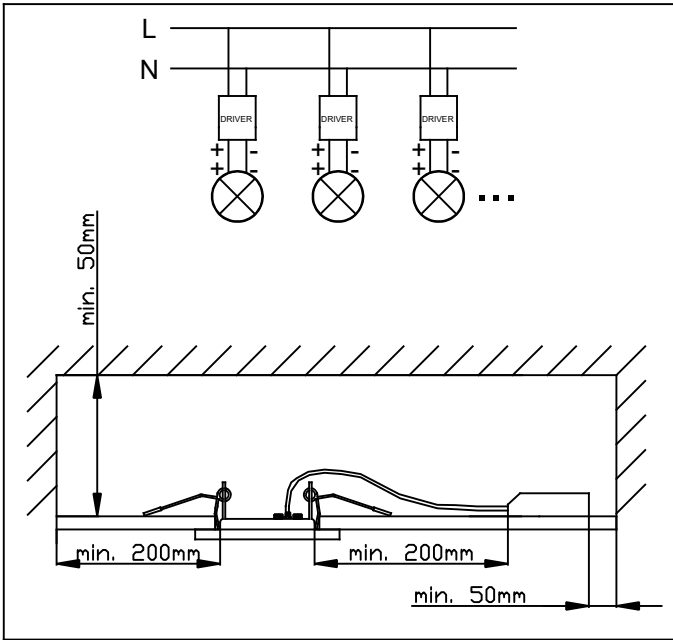

ES) BLOQUE DE CONEXIÓN A RED QUE SE DEBE UTILIZAR (no incluido);
EN) MAINS TERMINAL BLOCK REQUIRED (not included);
FR) BORNIER DE RACCORDEMENT AU RESEAU REQUIS (non inclus);
DE) NOTWENDIGE VERBINDUNGSDOSE FÜR DEN NETZANSCHLUSS (nicht inklusive);