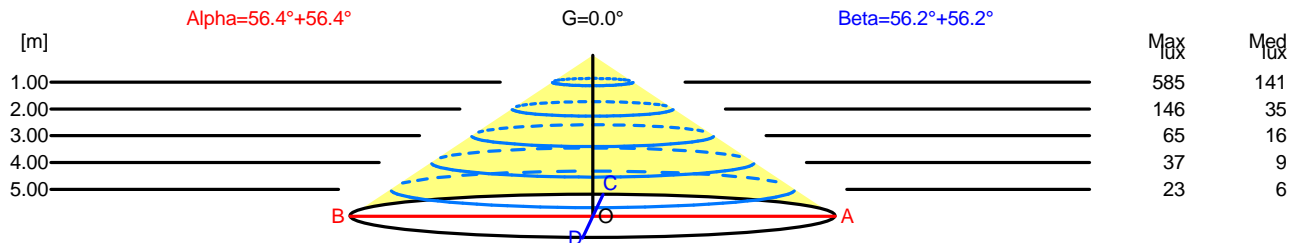

Luminaire

Code TC-0203-BLA
Name Empotrable EASY led 22W 3000K

Measur.

Code TC-0203-BLA
Name Empotrable EASY led 22W 3000K

Luminaire Flux	1692.01 lm	Luminaire Power	23.00 W	Efficacy	73.57 lm/W	Efficiency	100.00%
Lamps Flux	1692.01 lm	Maximum value	345.91 cd/klm	Position	C=0.00 G=0.00	CG	Double Symmetrical

Width at 50.00 % of Max Intensity

H[m]	1.00	2.00	3.00	4.00	5.00	H[m]	1.00	2.00	3.00	4.00	5.00
OA	1.51	3.01	4.52	6.03	7.53	OC	1.49	2.99	4.48	5.98	7.47
OB	1.51	3.01	4.52	6.03	7.53	OD	1.49	2.99	4.48	5.98	7.47

	Luminous Intensities [cd/klm]									
	0	5	15	25	35	45	55	65	75	85
OA	585.28	582.85	562.10	521.38	465.47	391.82	305.87	212.20	117.45	32.45
OB	585.28	582.85	562.10	521.38	465.47	391.82	305.87	212.20	117.45	32.45
OC	585.28	582.86	562.41	522.32	463.58	389.52	302.99	210.88	120.26	34.06
OD	585.28	582.86	562.41	522.32	463.58	389.52	302.99	210.88	120.26	34.06

H[m]	D[m]	Max lux	Med lux	Alpha=56.4°+56.4°	G=0.0
1.00	3.01	585	141		
2.00	6.03	146	35		
3.00	9.04	65	16		
4.00	12.06	37	9		
5.00	15.07	23	6		

H[m]	D[m]	Max lux	Med lux	Beta=56.2°+56.2°	G=0.0
1.00	2.99	585	141		
2.00	5.98	146	35		
3.00	8.97	65	16		
4.00	11.96	37	9		
5.00	14.95	23	6