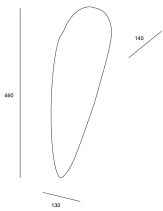

Glass 460mm

DE-0001-BLA

Wall fixture IP20 Glass 460mm E27 100W Blanco

Installation Instructions

3D File

Revit

TECHNICAL FEATURES

Power (W) : Max. power 100W

Packaged weight (kg): 2.15

Packaging: 205mm x 210mm x 540mm

Glass

DE-0000 DE-0001

FOR
LIGHT