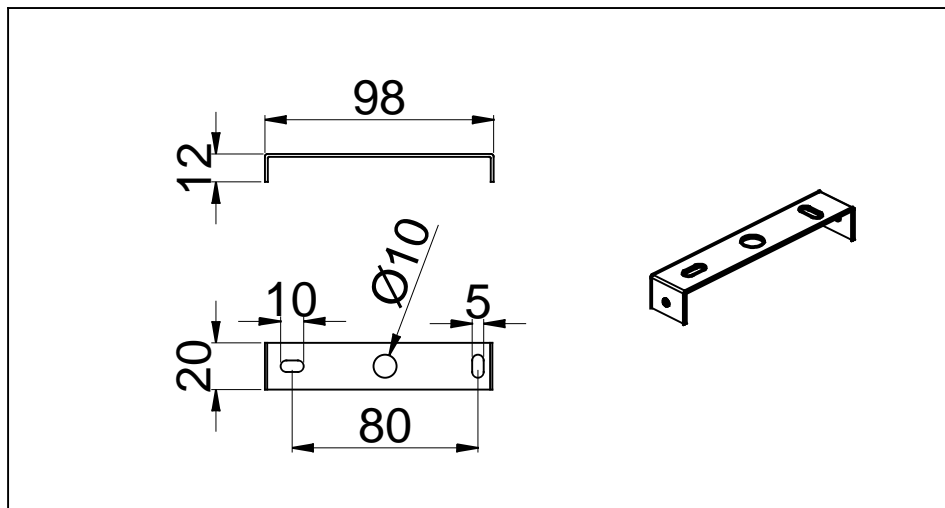

INSTALLATION TEMPLATE