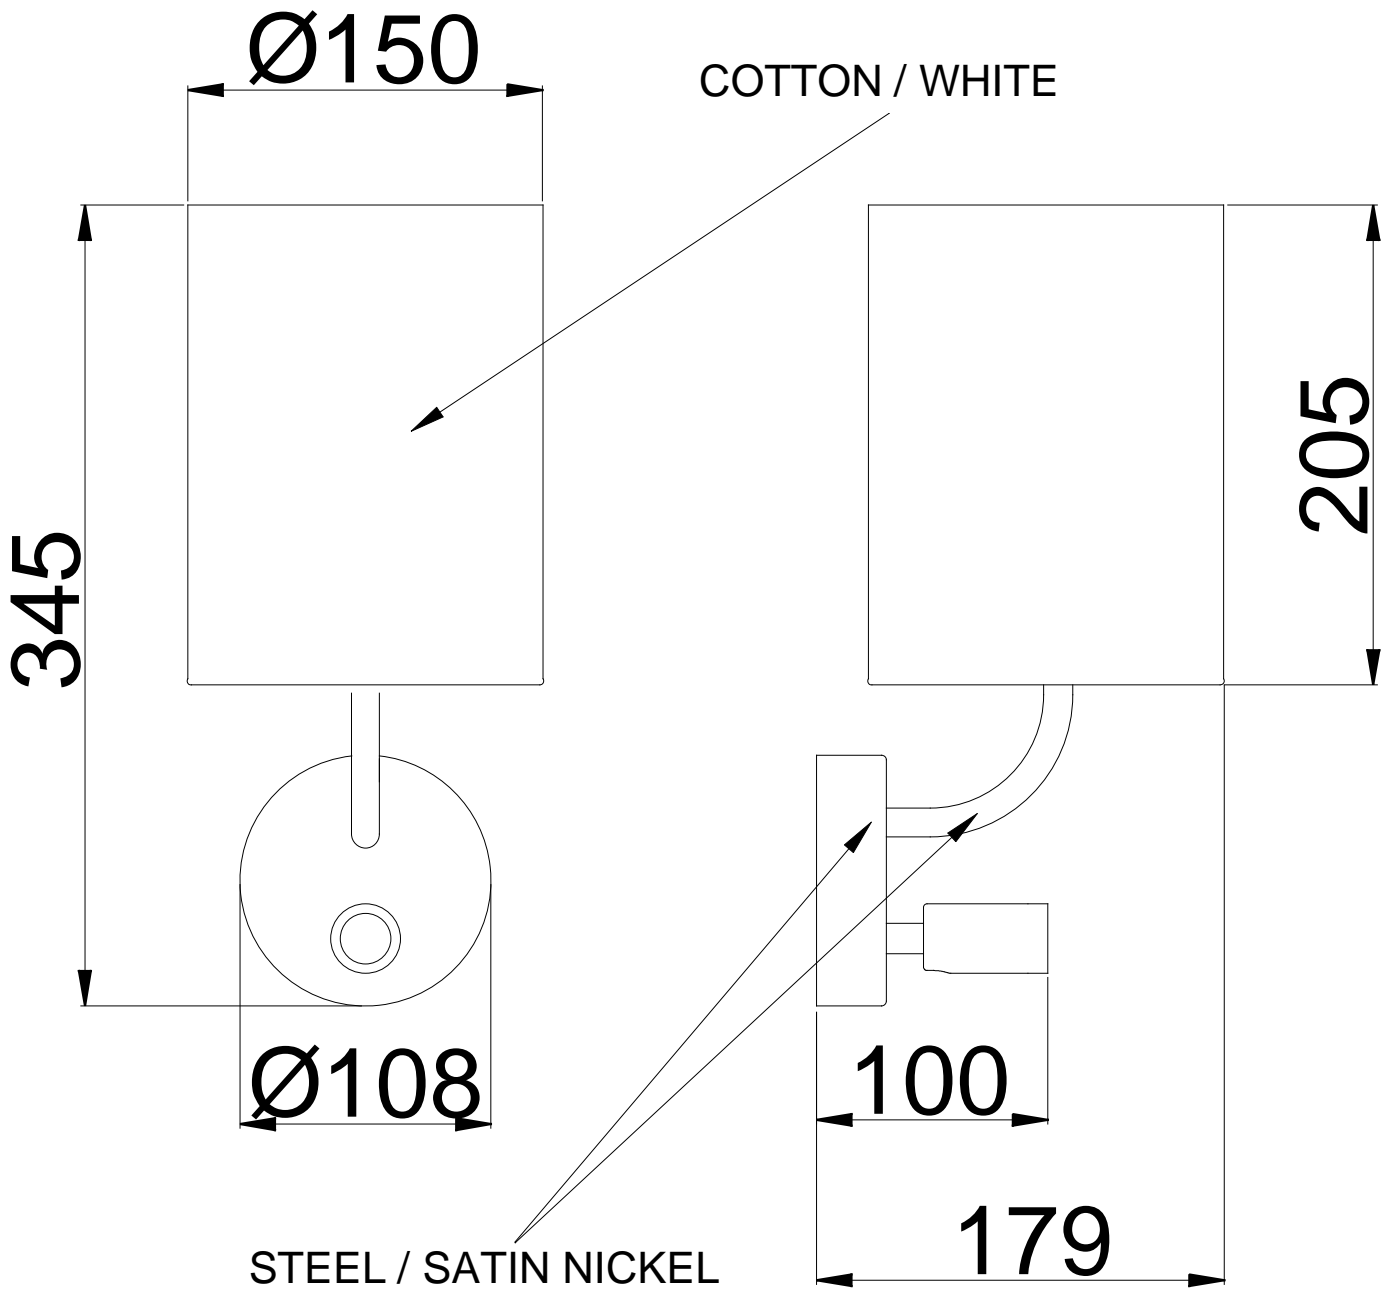

**TECHNICAL FEATURES**

**Luminaire total power :** 17.4W  
**Real lumens :** 175  
**Nominal lumens :** 175  
**Structure material :** Steel  
**Structure finish :** Satin nickel  
**Diffuser material :** Textile  
**Diffuser finish :** White  
**Recommended light bulb-2 :** E27

CRI: 80  
 MacAdam steps: 3  
 Photobiological risk: RG2

Lampholder	Quantity	Light source power (W)	Correlated Colour Temperature (CCT)
LED	1	2.2W	3000K
E27	1	Max. power 15W	-

**LOGISTICS**

**Net weight (kg):** 0.65  
**Packaged weight (kg):** 1.38  
**Packaging:** 305mm x 175mm x 245mm