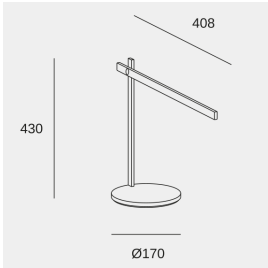

DE-0492-BLA

Adjustable lamp Touch Wireless LED 6.4W TW 3000K-6500K ON-OFF White 382lm

TECHNICAL FEATURES

Luminaire total power : 6.4W

Real lumens : 382

Nominal lumens : 680

Real lm/W : 60

Structure material : Aluminium

Packaged weight (kg): 1.17

Touch

DE-0492

FOR
LIGHT