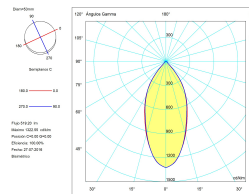

LOGISTICS

Net weight (kg): 0.26

Packaged weight (kg): 0.33

Packaging: 70mm x 70mm x 165mm