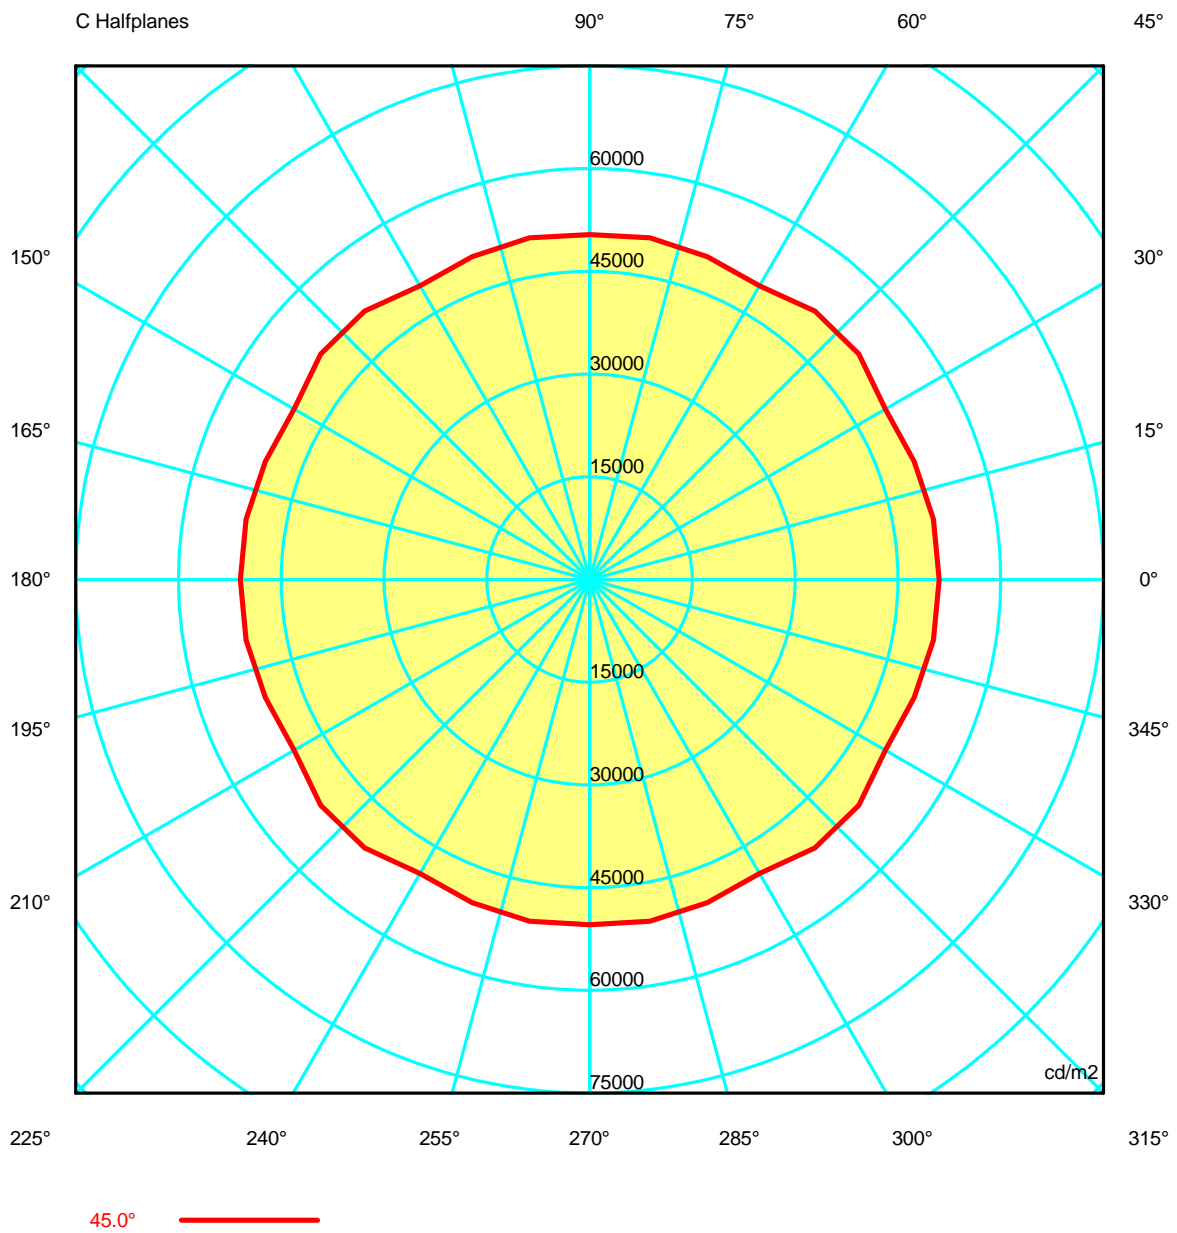

Luminance cd/m2 Table 1/3

Luminaire
Code TC-0131-BLA
Name Plafon FORLIGHT led 5.8W 3000K
Measur.
Code TC-0131-BLA
Name Plafon FORLIGHT led 5.8W 3000K

Luminaire Flux	519.20 lm	Luminaire Power	7.00 W	Efficacy	74.17 lm/W	Efficiency	100.00%
Lamps Flux	519.20 lm	Maximum value	1322.55 cd/klm	Position	C=0.00 G=0.00	CG	Double Symmetrical

Luminance