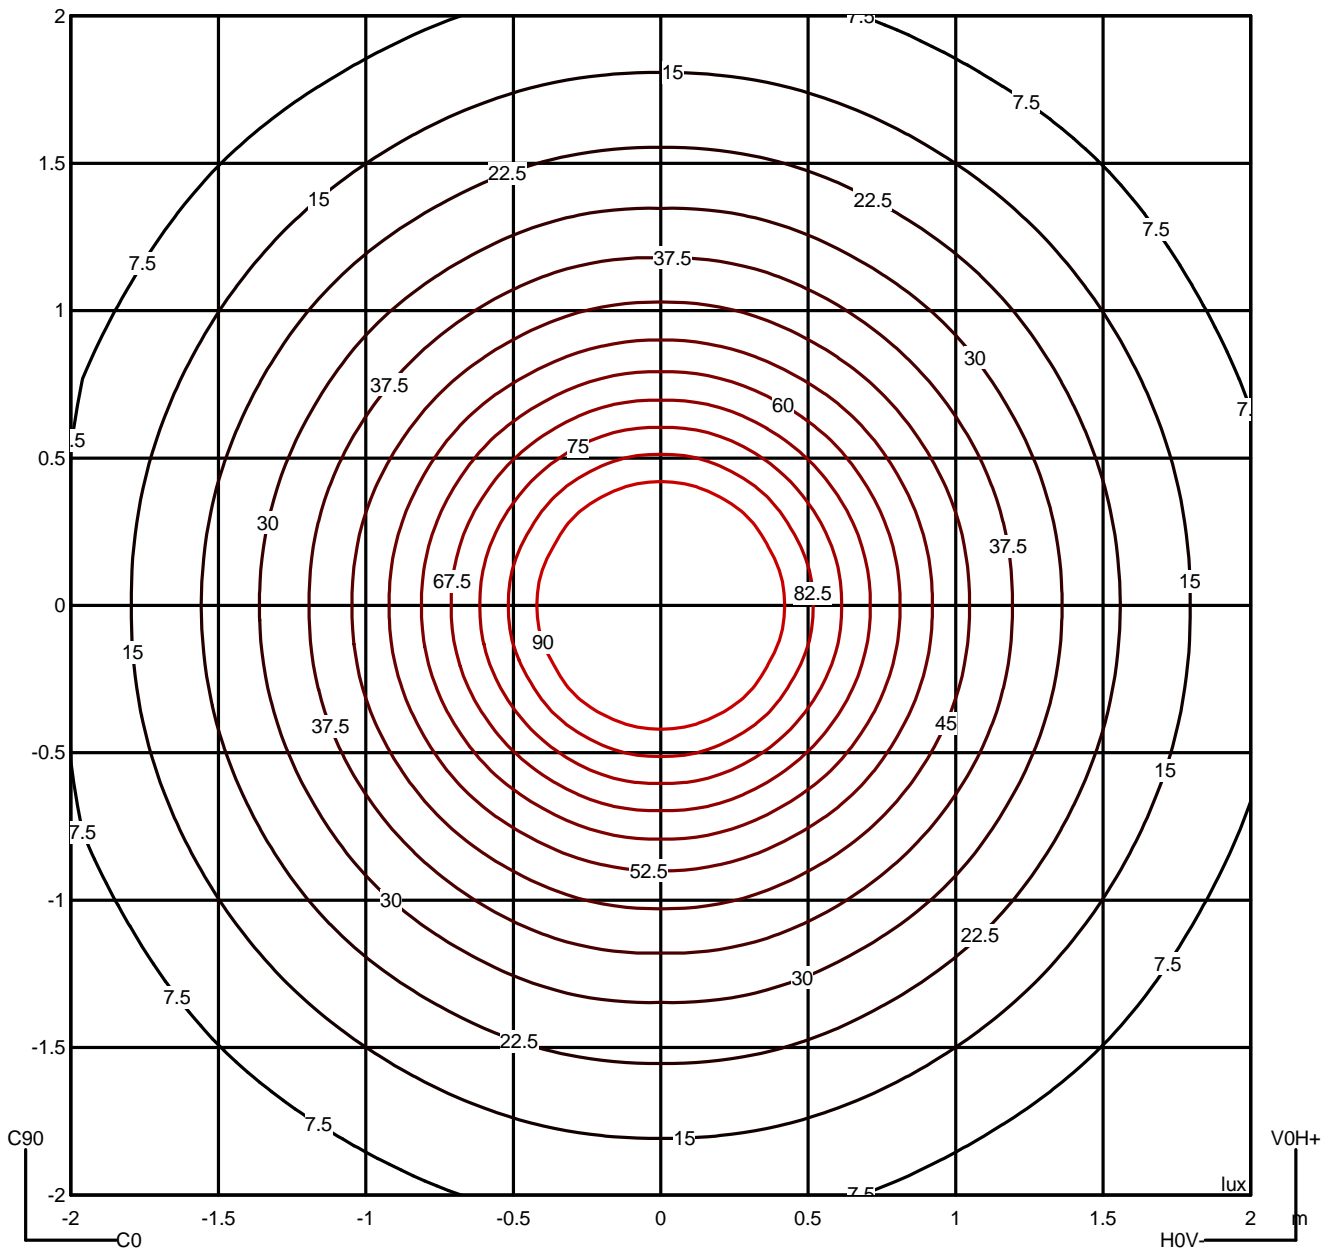

PERCENTAGE ISOCANDLES

Projection: Equal Area SLI (glare) 8.8 Tight Tilting Angle:0°

Luminaire

Code TC-0131-BLA
 Name Plafon FORLIGHT led 5.8W 3000K

Measur.

Code TC-0131-BLA
 Name Plafon FORLIGHT led 5.8W 3000K

Luminaire Flux	519.20 lm	Luminaire Power	7.00 W	Efficacy	74.17 lm/W	Efficiency	100.00%
Lamps Flux	519.20 lm	Maximum value	1322.55 cd/klm	Position	C=0.00 G=0.00	CG	Double Symmetrical

Isolux (Floor)

Luminaire position X=0.00m Y=0.00m Z=2.50m