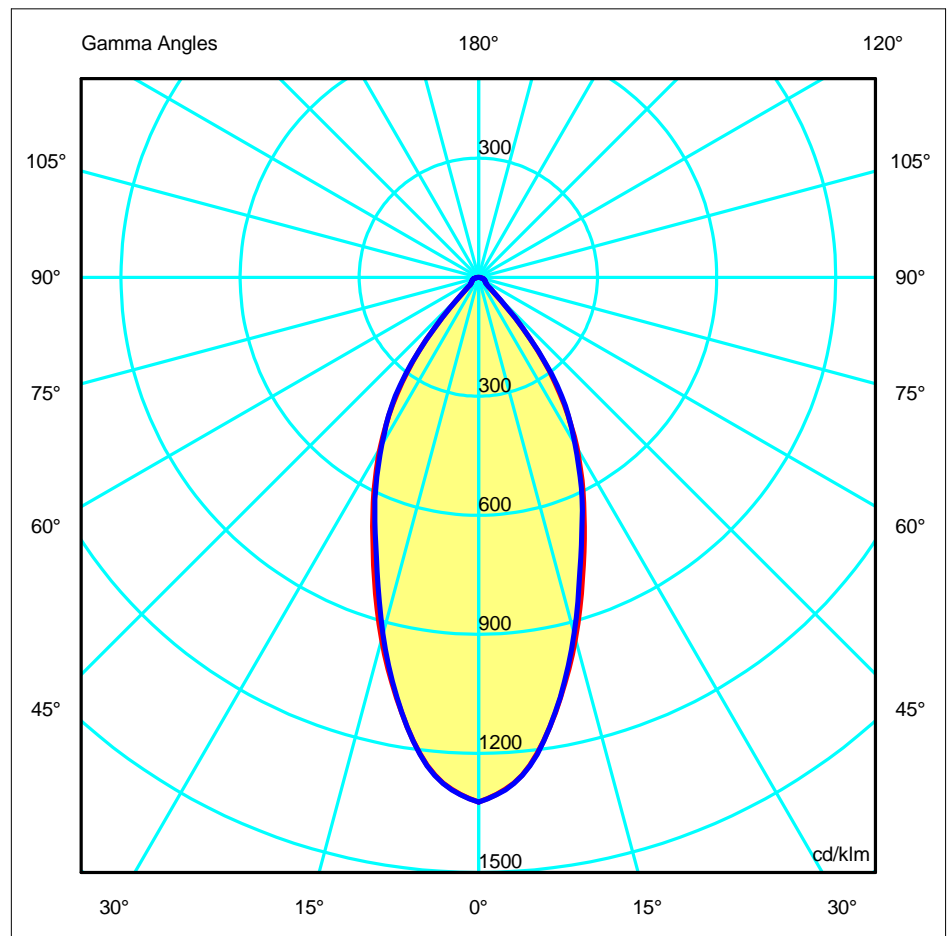

Luminous Intensity Table cd/klm Table 1/1