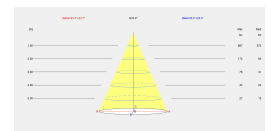

LOGISTICS

Net weight (kg): 0.26

Packaged weight (kg): 0.33

Packaging: 70mm x 70mm x 165mm