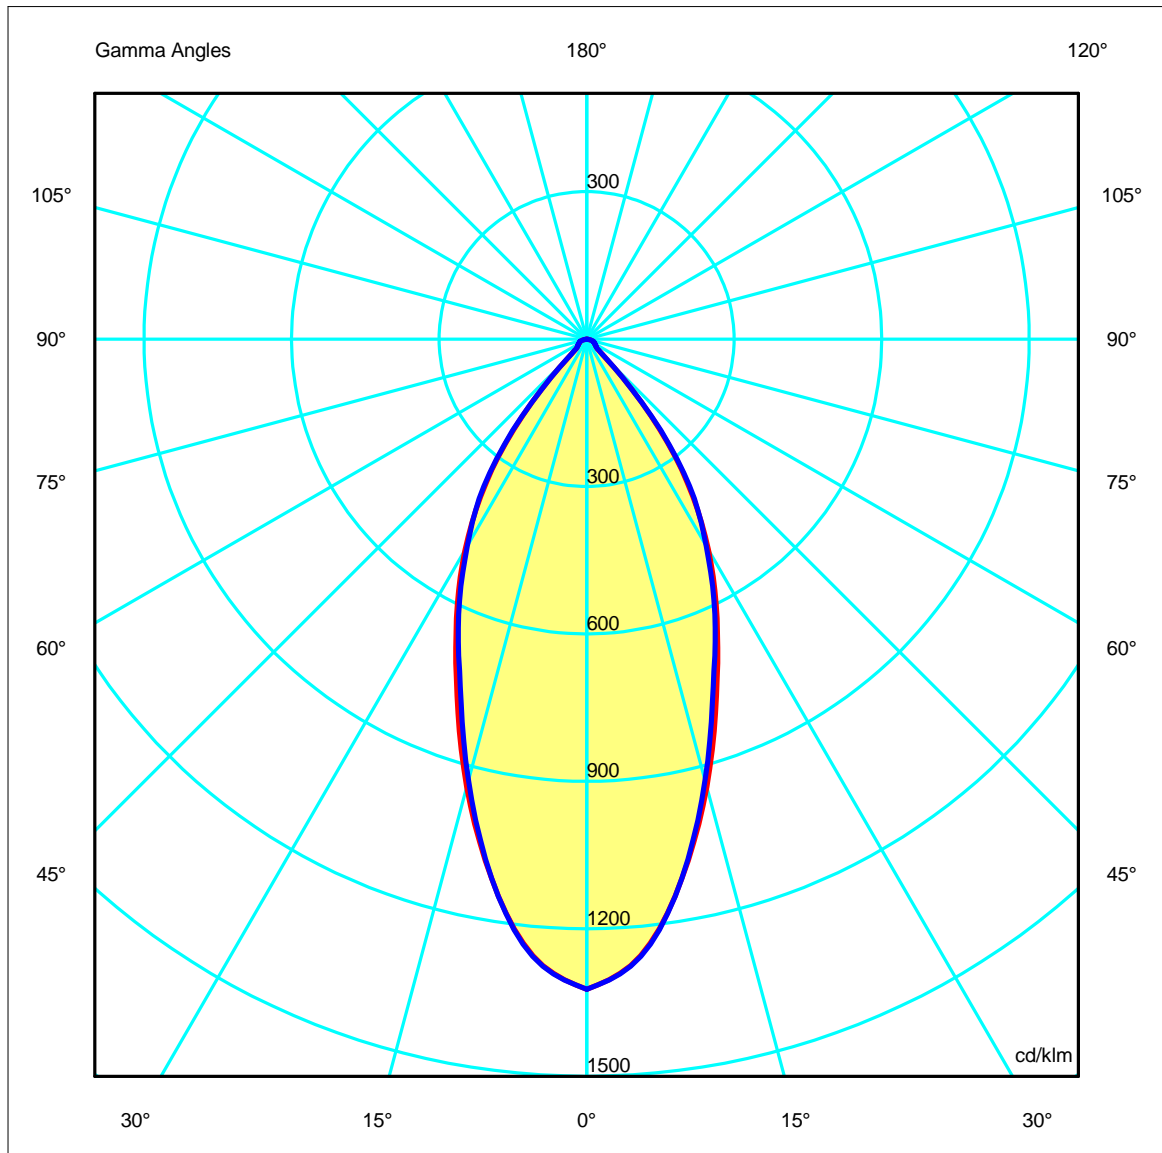

Luminaire

Code TC-0131-BLA
Name Plafon FORLIGHT led 5.8W 3000K

Measur.

Code TC-0131-BLA
Name Plafon FORLIGHT led 5.8W 3000K

Luminaire Flux	519.20 lm	Luminaire Power	7.00 W	Efficacy	74.17 lm/W	Efficiency	100.00%
Lamps Flux	519.20 lm	Maximum value	1322.55 cd/klm	Position	C=0.00 G=0.00	CG	Double Symmetrical

Diam=53mm

C Halfplanes

180.0 ——— 0.0
270.0 ——— 90.0